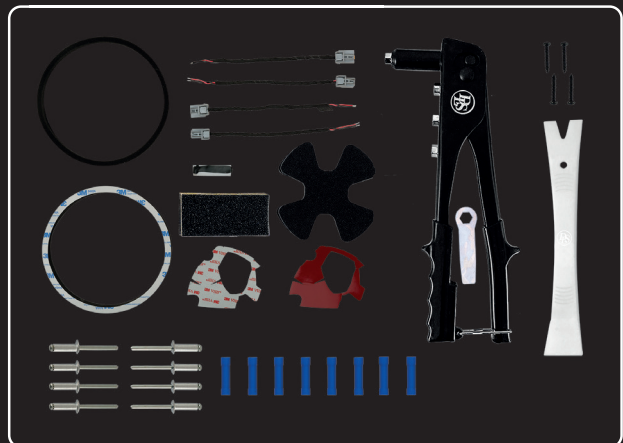

\* Read more on [www.dls.se](http://www.dls.se) for full compatibility list.

INCLUDED PRODUCTS
2pcs Woofers
2pcs Tweeters + Sound optimized tweeter brackets
2pcs Crossovers

INCLUDED IN BOX
2pcs Tweeter connection cables
2pcs Woofer connection cables
2pcs Adhesive foams for tweeter
2pcs Four-leaf clover foams for tweeter
2pcs Adhesive foam rings for woofer
4pcs Adhesive foams for wrapping
8pcs Terminal crimp connectors
8pcs Blind rivets
1pc Rivet tool
1pc PRY Tool
1pc Manual