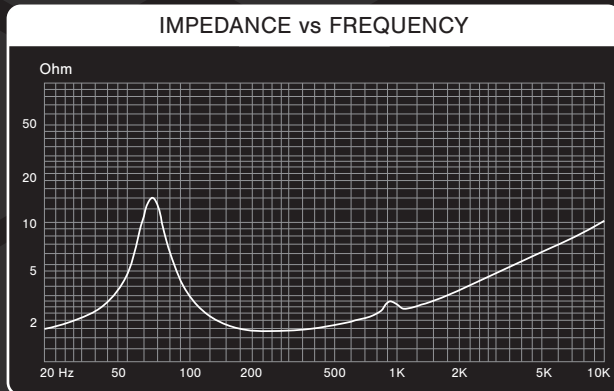

SPECIFICATIONS	
Tweeter	1" / 25mm
Woofer	6.5" / 165mm
Crossover	4.8KHz 12dB/Oct
Power RMS	100W
Power MAX	200W
Impedance	3 Ohm
Sensitivity	90dB
Freq.range	55-25000Hz

ELECTRO-ACOUSTIC PARAMETERS	
Tweeter	
Re	3.5 Ohm
Fs	1992Hz
SPL	94dB 1W/1M
Woofer	
Re	1.9 Ohm
Fs	68.2Hz
Mms	16.7gr
Cms	0.324
Vas	8.7L
Qts	0.8
Qes	0.96
Qms	6.6
Bl	3.76T.m
SPL	86.6dB 1W/1M
Sd	139cm <sup>2</sup>