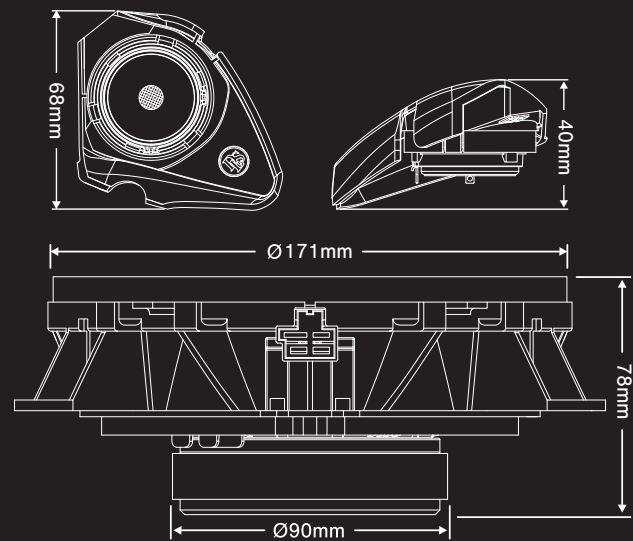

SPECIFICATIONS	
Tweeter	1" / 25mm
Woofer	6.5" / 165mm
Crossover	4.8KHz 12dB/Oct
Power RMS	100W
Power MAX	200W
Impedance	3 Ohm
Sensitivity	90dB
Freq.range	55-25000Hz

ELECTRO-ACOUSTIC PARAMETERS	
Tweeter	
Re	3.5 Ohm
Fs	1992Hz
SPL	94dB 1W/1M
Woofer	
Re	1.9 Ohm
Fs	68.2Hz
Mms	16.7gr
Cms	0.324
Vas	8.7L
Qts	0.8
Qes	0.96
Qms	6.6
Bl	3.76T.m
SPL	86.6dB 1W/1M
Sd	139cm <sup>2</sup>