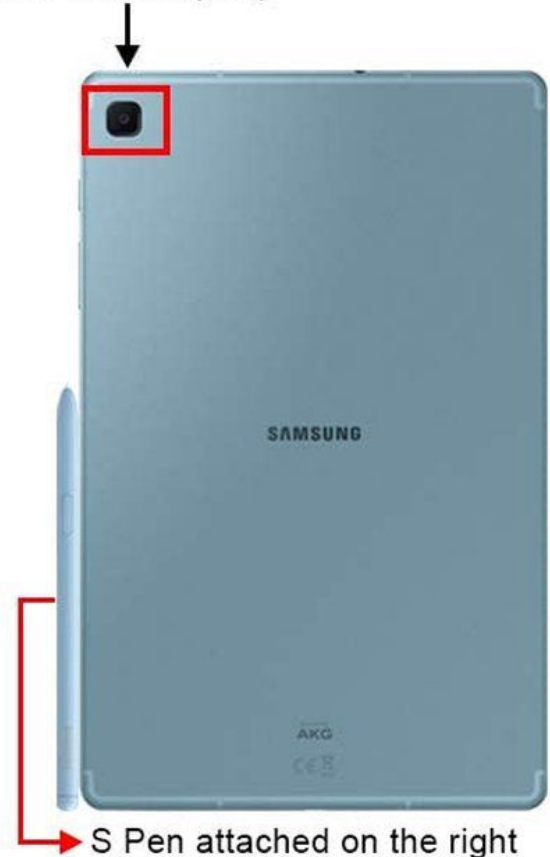

ATTENTION

ONLY Fit Samsung Galaxy Tab S6 10.5" 2019
(SM-T860/T865/T867)

Dual Rear Cameras (Left)

Samsung Tab S6 10.5" (2019)
(SM-T860/T865/T867)

Rear Camera (Left)

Samsung Tab S6 Lite 10.4" (2020)
(SM-P610/P615)