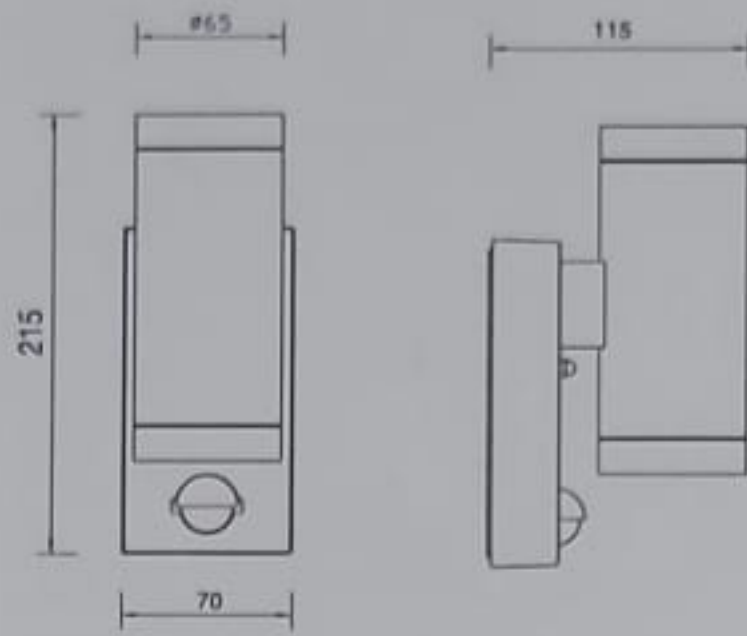

—Wall Light—

Outdoor-Indoor

ALW7704-PIR

2 x LED GU10

Max.2xLED 5 Watt

Exclusief lampen

220V-240V 50Hz

CE  **IP44**

8 718801 521380

MADE IN CHINA