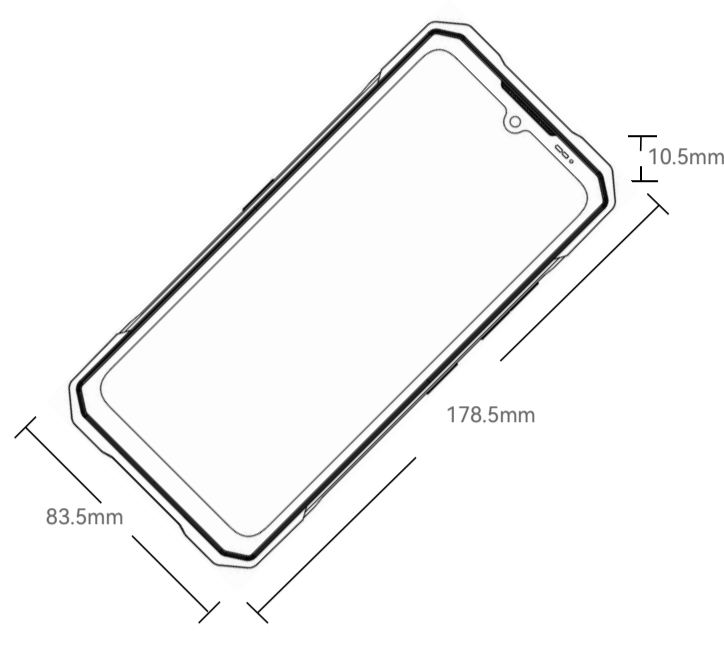

Dimensions

Camera

48MP AI main camera
· OV48B2Q Sensor chip
· F/1.8 ± 5% Aperture
· 79° FOV
· Support PDAF
· Supports Rear Flashes

5MP Wide angle camera
· OV5670 Sensor chip
· F/2.2 ± 5% Aperture
· 120° FOV

0.08MP Photosensitive camera

Camera Function

Main camera support
HDR, AI camera, Water Mark, Video, Picture, Pro Mode, Potrait, Gif, Panorama, Intelligent Scanning, Beauty, Mono, Bokeh, Super night , Anti flicker, Slow motion, Filter, google Lens

Front camera support
Video, Picture, Potrait, Water Mark, Beauty, Gif, Mono, Anti flicker, mirror, Filter,

Battery

5500mAh Large battery

Charging

9V/2A 18W

Display

6.72" FHD+ 120Hz IPS Waterdrop screen

- 1080*2400 Resolution
- 391 PPI Pixel density
- 16.7 million colors
- IPS Screen
- 20:9 Aspect Ratio
- 380cd/m² Brightness
- 1400:1 Contrast

Fingerprint ID

Side Fingerprint Recognition

Networks & Connectivity

Supported network bands
NR:N1/N3/N7/N8/N28/N38/N41/N77/N78/N79
FDD:1/2/3/4/5/7/8/12/17/18/19/20/25/26/28AB/66
TDD:B34/38/39/40/41
WCDMA: B1/2/4/5/8
GSM: B2/3/5/8
Support EDGE/GPRS

Navigation
GPS | Glonass | Galileo | Beidou