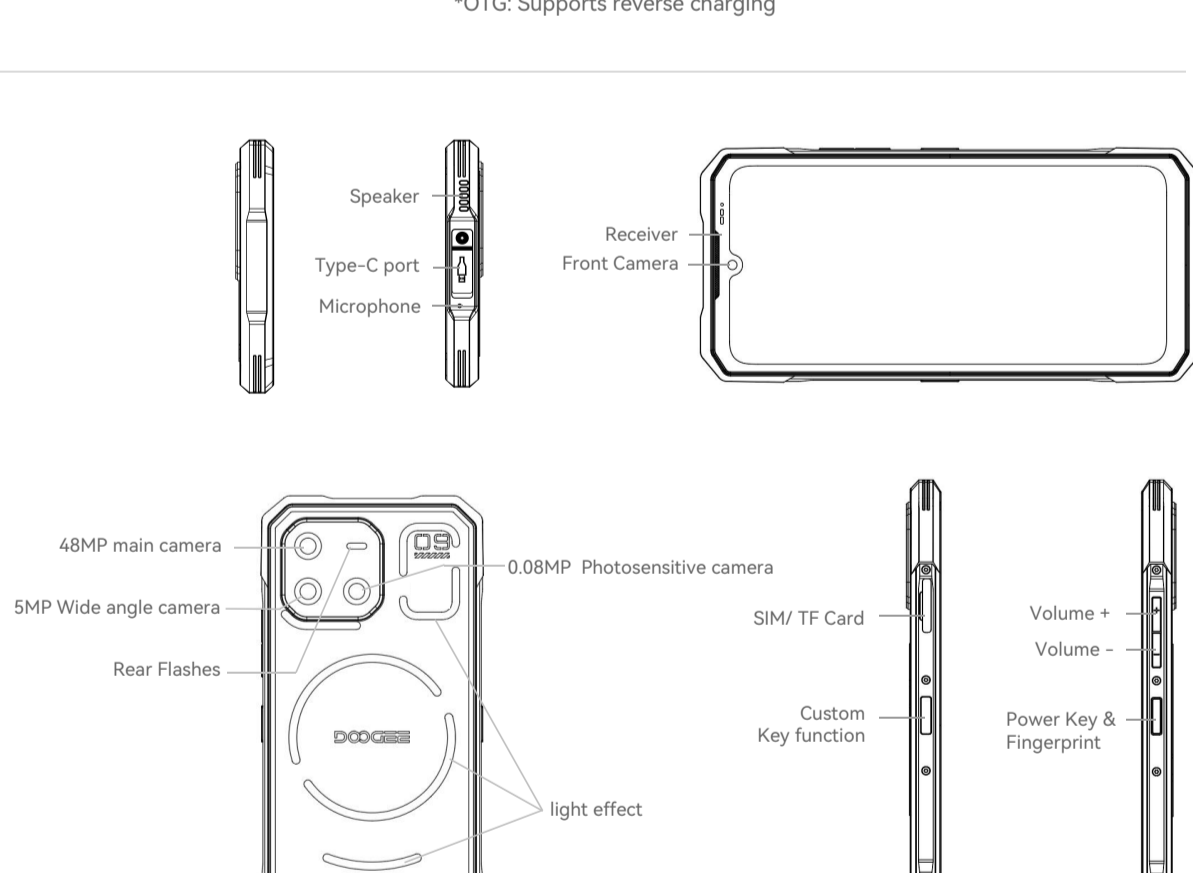

Buttons

Hardware Sensor

Multimedia Support

Video
Video playback : Support AVI, MP4, WMV, RMVB, MKV, MOV, ASF, RM, FLV and other video formats
Video produce: Highest support 4K@30fps video shooting

Audio
Support MP3, M4A, AAC, MKA, AMR And other video formats

Image
JPEG, BMP, GIF, PNG etc

Languages

(It has up-dated 48 languages)

Package Contents

- 1 x Cellphone
- 1 x Type-C USB Cable
- 1 x Charger
- 1 x Silk screen printing Protective Film (Pre-applied)
- 1 x Anti-explosion printing film
- 1 x Packing Box
- 1 x Manual
- 1 x Warranty Card
- 1 x Protective case