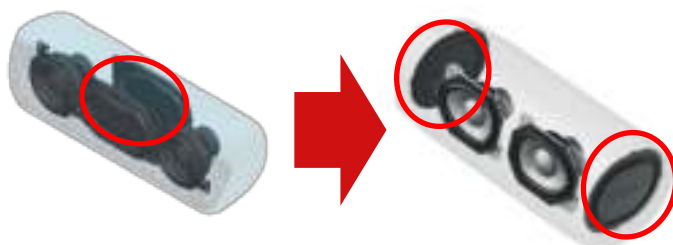

Side Passive radiator

Optimized layout to reproduce **clear bass sound**.