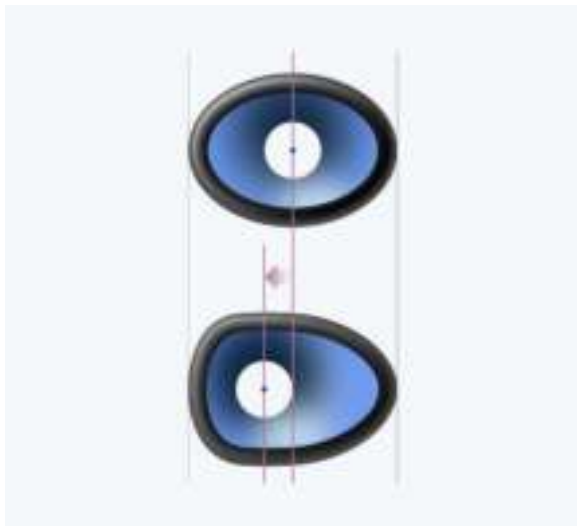

Meanwhile, the unit's off-center design and optimized weight balance help to enhance clarity and widen the sound stage.