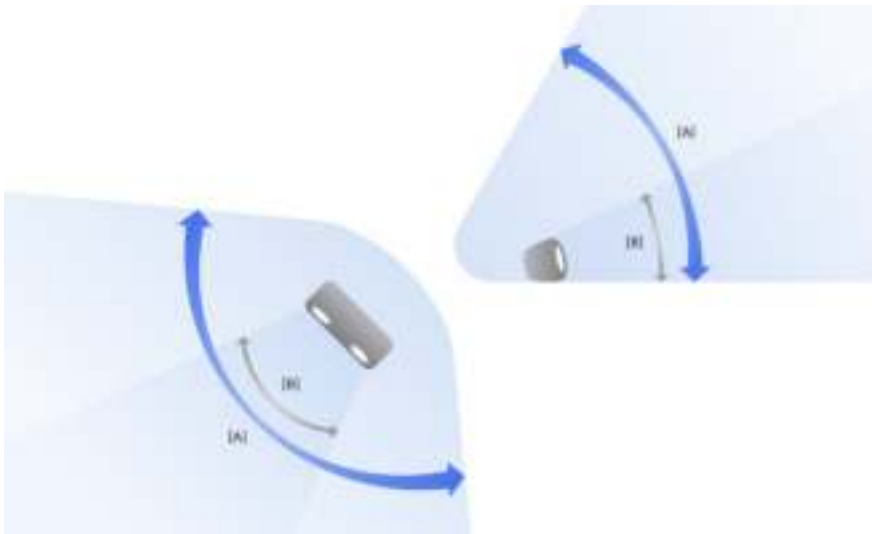

SRS_XB23_Black_rear

SRS_XB23_Black_vertic al_ w ith_ horizontal

Already available on the palette net

Illustration

To show the technical detail in the sound quality

Live Sound

X-Balanced Speaker Unit

A=LIVE SOUND on
B=LIVE SOUND off