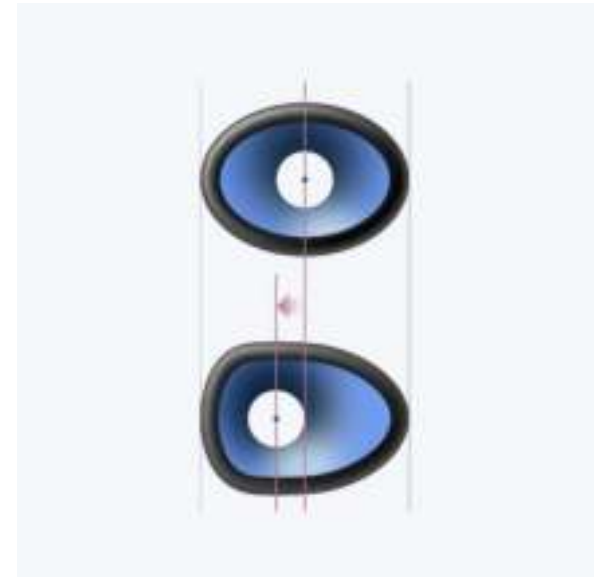

SRS_XB23_Black_rear

SRS_XB23_Black_vertic al_ w ith_ horizontal

Already available on the palette net

Illustration

To show the technical detail in the sound quality

Live Sound

X-Balanced Speaker Unit

A=LIVE SOUND on
B=LIVE SOUND off