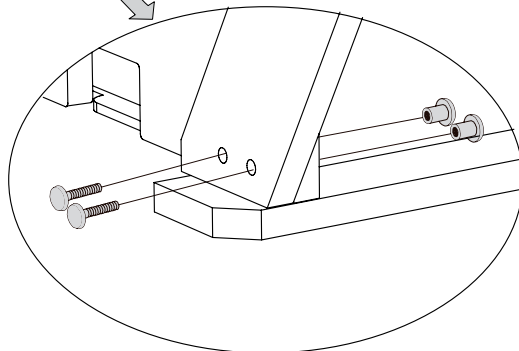

Sand / water table

547.9 x 17.5 x 88mm

4

4x

s2

8x

s3

8x

FINISH