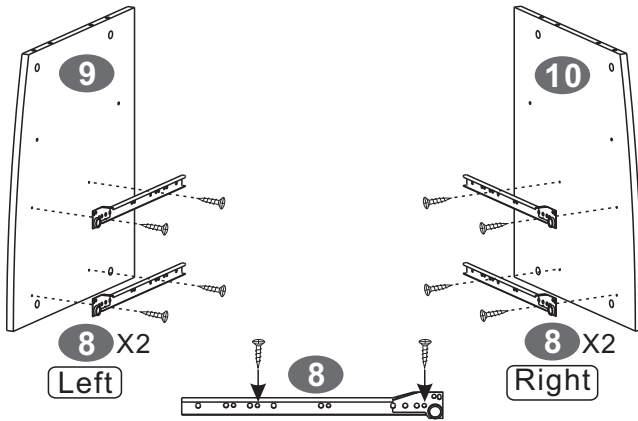

6

▪ SCREWS

B 3X15 MM

8PCS

7