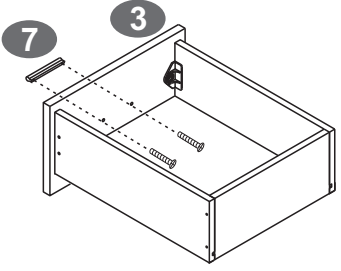

6X40MM & 6X25MM BOLT INSTALLATION AS BELOW:

▪ SCREWS

PART	QTY.	ITEM	
A	20	6X40 MM	
B	16	3X15 MM	
C	8	4X35 MM	
D	4	4X20 MM	
E	12	4X14 MM	
F	8	6X12 MM	
G	4	4X4 MM	
H	5	6X35 MM	
I	2	Φ40 MM	
J	3	6X30 MM	

PART	QTY.	ITEM	
K	6	5X40 MM	
L	12	6X25 MM	
M	4	Φ5X17 MM	
N	2		
O	8	3X12 MM	
P	20	Φ 15 MM	
Q	12	Φ 12 MM	
R	12	8X30 MM	
	1		

1

▀ SCREWS
O 3X12 MM
 4PCS

2

▀ SCREWS
F 6X12 MM
 2PCS

3

▀ SCREWS
C 4X35 MM
 4PCS

4

▀ SCREWS
D 4X20 MM
 2PCS