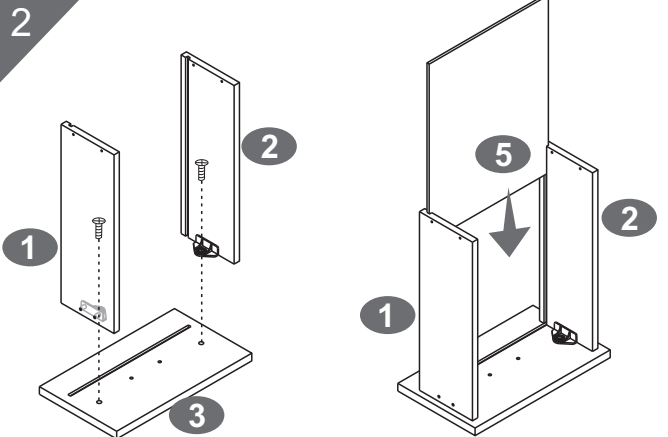

▀ SCREWS
O 3X12 MM
4PCS

2

▀ SCREWS
F 6X12 MM
2PCS

3