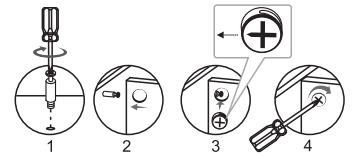

6X40MM & 6X25MM BOLT INSTALLATION AS BELOW:

▪ SCREWS

PART	QTY.	ITEM	
A	20	6X40 MM	
B	16	3X15 MM	
C	8	4X35 MM	
D	4	4X20 MM	
E	12	4X14 MM	
F	8	6X12 MM	
G	4	4X4 MM	
H	5	6X35 MM	
I	2	Φ40 MM	
J	3	6X30 MM	

PART	QTY.	ITEM	
K	6	5X40 MM	
L	12	6X25 MM	
M	4	Φ5X17 MM	
N	2		
O	8	3X12 MM	
P	20	Φ 15 MM	
Q	12	Φ 12 MM	
R	12	8X30 MM	
	1		

5

REPEAT FOR THE BOX DRAWERS

▀ SCREWS
B 3X15 MM
 4PCS

6

▪ SCREWS

B 3X15 MM 

8PCS 

7