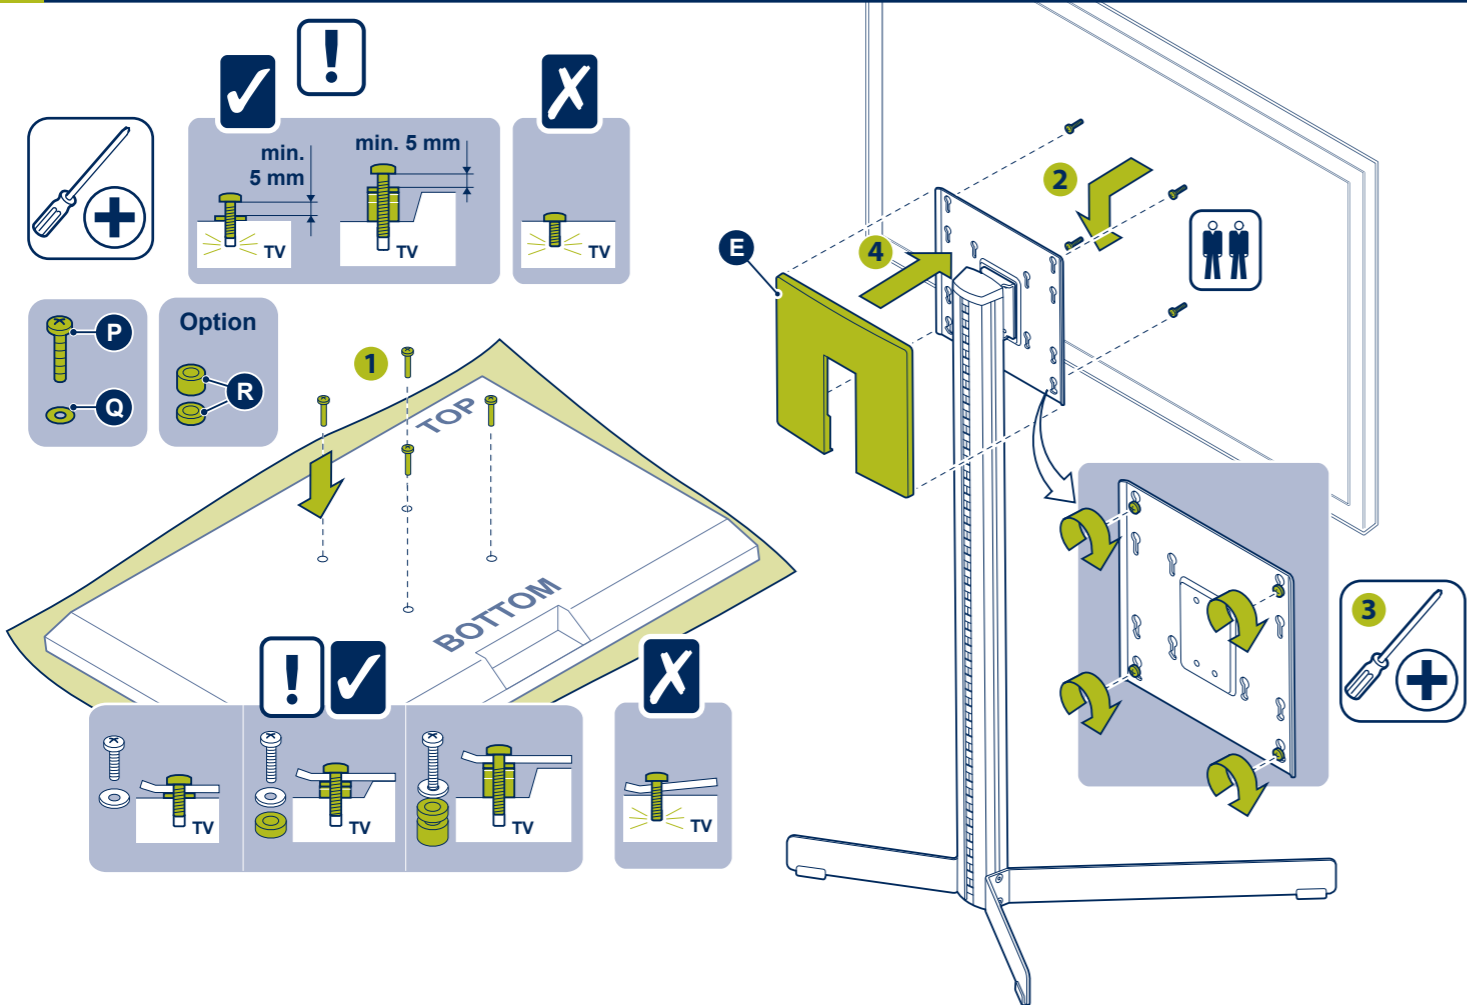

DESIGNED AND ENGINEERED
 IN THE NETHERLANDS
 MADE IN THE P.R.C.
 VOGEL'S PRODUCTS BV
 NL 5628 DB EINDHOVEN
 WWW.VOGELS.COM

1 EFF 8230 / EFF 8330 - STAND

2 EFF 8330 - SCREEN

2 EFF 8230 - SCREEN

3 EFF 8330 - SCREEN ON STAND