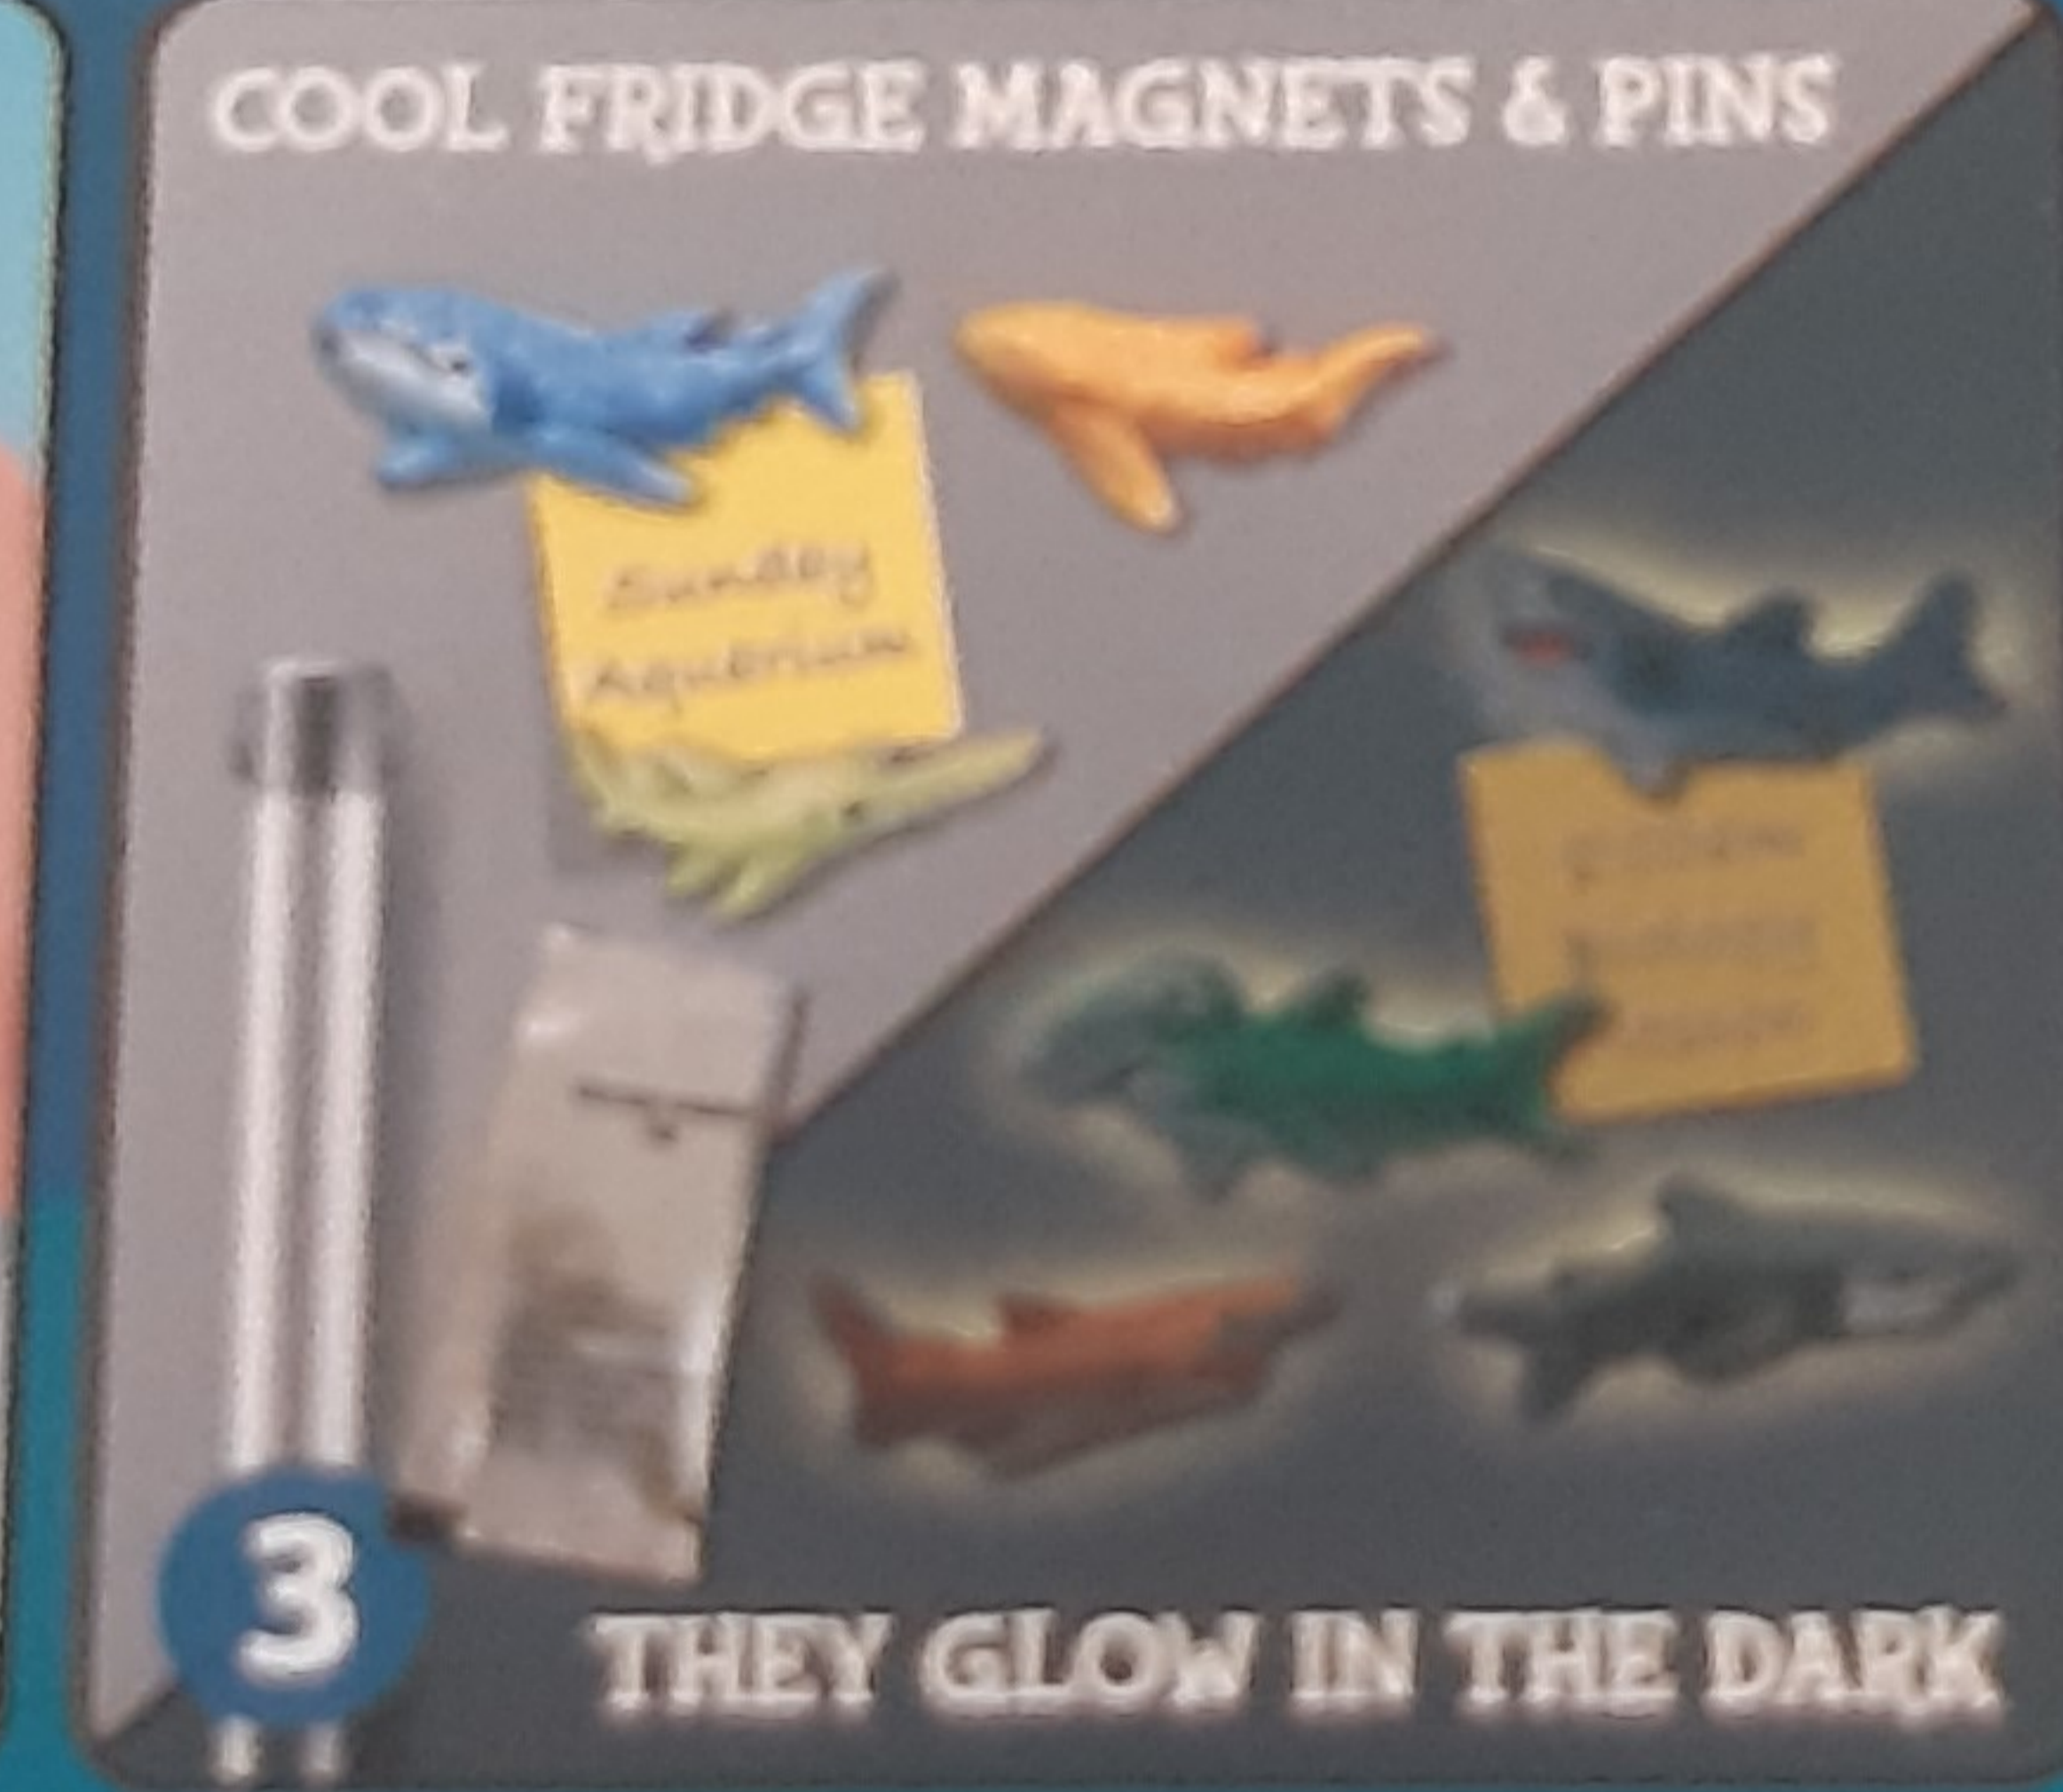

Mould & Paint SHARKS

Mould, paint and design adorable plaster fridge magnets and badges.

It's a **GLOW** Kit

Fine Quality Plaster

Kids consultant: **AYAAN**

Fact Cards

GREAT WHITE SHARK
The great white shark rolls its eyes back into its head to protect them when it opens its mouth to attack its prey.
Sharks have many rows of teeth. As the front teeth wear out from biting prey the ones behind take their place. A shark can lose thousands of teeth during its life.
They have sharp teeth.
Ingredient in a delicacy called shark fin soup.

WHITE TIP SHARK
Sharks have lived in the Earth's oceans for more than 400 million years. They are perfectly suited to their ocean environment.

WHALE SHARK
Sharks have an amazing sense of smell. They can detect a single drop of blood in a million drops of water.

LEOPARD SHARK
The leopard shark has a patterned head.

GOBLIN SHARK
The goblin shark has a protruding snout.

HAMMERHEAD SHARK
The hammerhead shark has a flattened head shaped like a double-ended hammer with a ridge on each side. This gives the shark almost 360 degrees of vision.

SAWFISH
Sharks can detect the Earth's magnetic field. This allows them to navigate long distances and find their way home.

Contents: 1 mould with 7 designs, 1 bag of plaster powder, 1 magnet strip, 2 pins, 1 paint strip, 1 paintbrush, 1 bag of glow paint, fact cards and detailed instructions. Contents are sufficient to make 7 sharks.