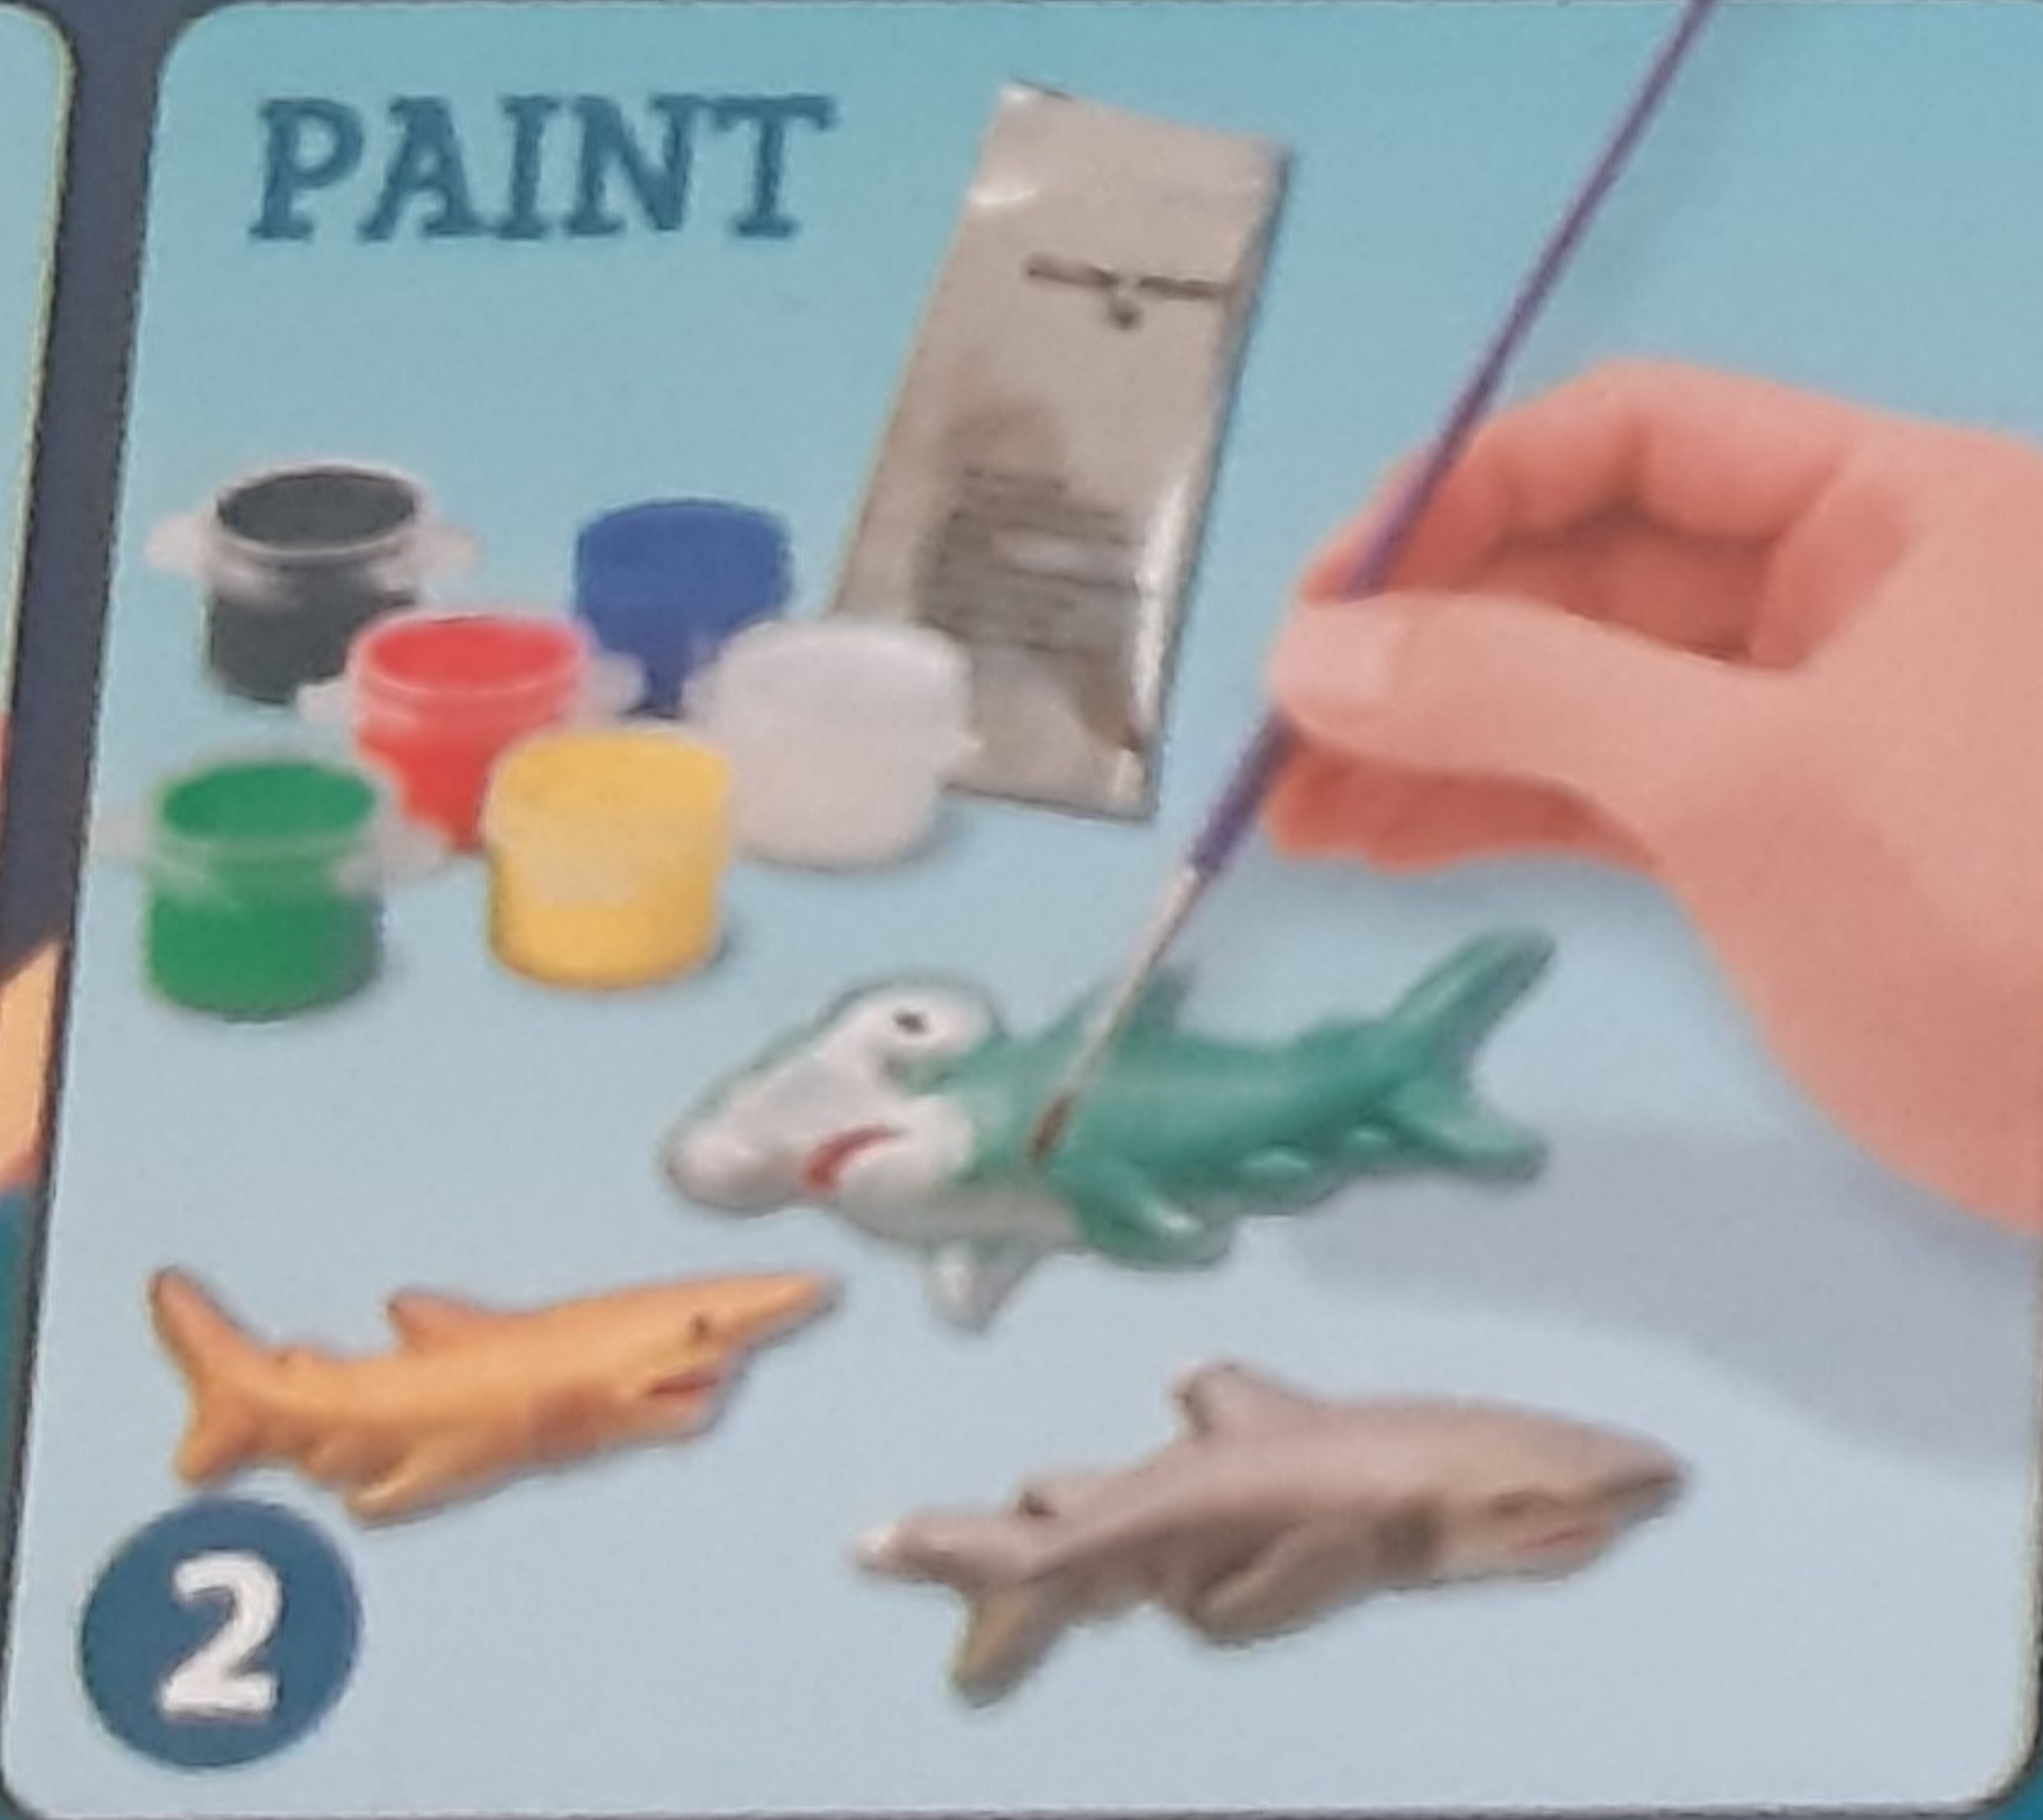

Mould & Paint SHARKS

Mould, paint and design adorable plaster fridge magnets and badges.

It's a **GLOW** Kit

Fine Quality Plaster

Kids consultant: **AYAAN**

Fact Cards

GREAT WHITE SHARK
The great white shark rolls its eyes back into its head to protect them when it opens its mouth to attack its prey.
Sharks have many rows of teeth. As the front teeth wear out from biting prey the ones behind take their place. A shark can lose thousands of teeth during its life.
They have sharp teeth.
Ingredient in a delicacy called shark fin soup.

WHITE TIP SHARK
Sharks have lived in the Earth's oceans for more than 400 million years. They are perfectly suited to their ocean environment.

WHALE SHARK
Sharks have an amazing sense of smell. They can detect a single drop of blood in a million drops of water.

LEOPARD SHARK
The leopard shark has a patterned head.

GOBLIN SHARK
The goblin shark has a protruding snout.

HAMMERHEAD SHARK
The hammerhead shark has a flattened head shaped like a double-ended hammer with a ridge on each side. This gives the shark almost 360 degrees of vision.

SAWFISH
Sharks can detect the Earth's magnetic field. This allows them to navigate long distances and find their way home.

Contents: 1 mould with 7 designs, 1 bag of plaster powder, 1 magnet strip, 2 pins, 1 paint strip, 1 paintbrush, 1 bag of glow paint, fact cards and detailed instructions. Contents are sufficient to make 7 sharks.