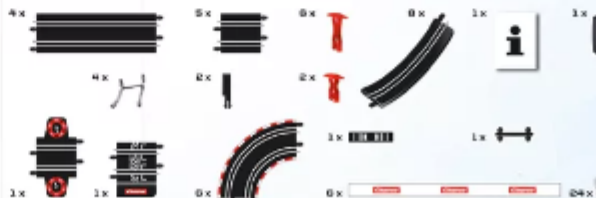

ACCESSORIES

FOR MORE ACTION

Wave - Sensor
Biancine - Basculador
Biancine

SPEED CONTROLLER

2x

New technology for better performance!

MORE INFORMATION

AGE 6+

carrera-toys.com