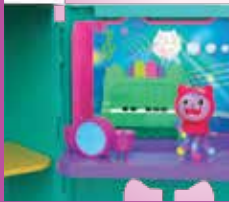

DOLLHOUSE

Daniel James Catnip's Groovy Music Room™

INCLUDES
7 Pieces
pièces
INCLUDES

SURPRISE
Accessories Inside!
Accessoires SURPRISES
à l'intérieur!

ADD TO • COMPLETE

Gabby's Purrfect Dollhouse™

*Sold separately. / Vendue séparément.

CONTENTS: 1 Room, 1 Figure, 2 Furniture Pieces, 2 Dollhouse Deliveries, 1 Instruction Sheet
CONTENU : 1 pièce, 1 figurine, 2 meubles, 2 boîtes surprises, 2 accessoires, 1 mode d'emploi

CPSC Safety Requirements.
Conforme aux exigences de sécurité de la CPSC.