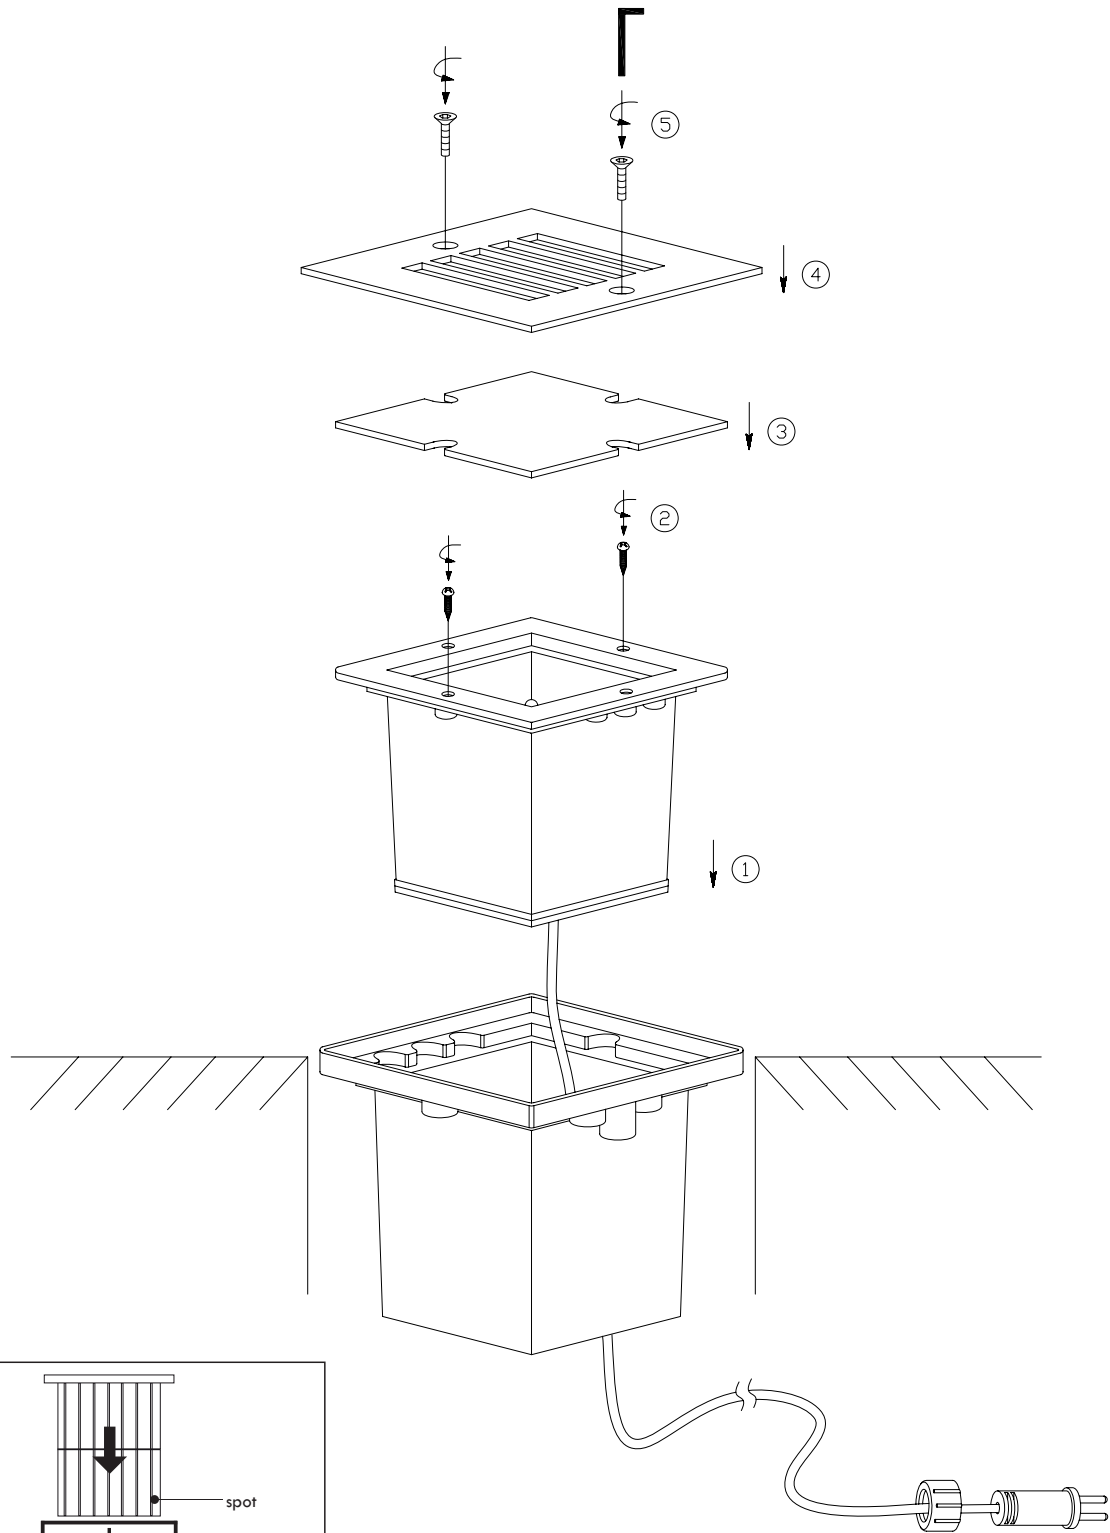

ART.NR.: 14.2010. colour

LED COLOUR
warm white

stainless steel **15**

12V	1.5W	LED bulb	IP54	 outdoor	CE	 gear not included!	 bulb included!	 1M cable included!	 L:100xB:100 xH:105mm
-----	------	-----------------	------	-------------	----	------------------------	--------------------	---------------------------	-----------------------------

ACCESSORIES
SEPARATE ORDER !!!

TRANSFORMER

- 14.2108.04 **80VA 12V**
- 14.2119.04 **150VA 12V**

SPLIT CON.

- 14.2220.04

FLATCABLE

- 14.2230.04 **10 M**
- 14.2233.04 **25 M**
- 14.2235.04 **40 M**

enter x wall