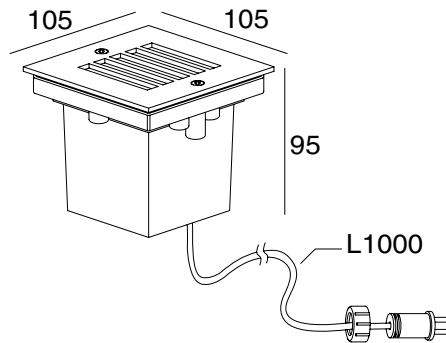

ART.NR.: 14.2010. colour

LED COLOUR
warm white

stainless steel **15**

12V	1.5W	LED bulb	IP54	 outdoor	CE	 gear not included!	 bulb included!	 1M cable included!	 L:100xB:100 xH:105mm
-----	------	-----------------	------	-------------	----	------------------------	--------------------	---------------------------	-----------------------------

ACCESSORIES
SEPARATE ORDER !!!

TRANSFORMER

- 14.2108.04 **80VA 12V**
- 14.2119.04 **150VA 12V**

SPLIT CON.

- 14.2220.04

FLATCABLE

- 14.2230.04 **10 M**
- 14.2233.04 **25 M**
- 14.2235.04 **40 M**

enter x wall