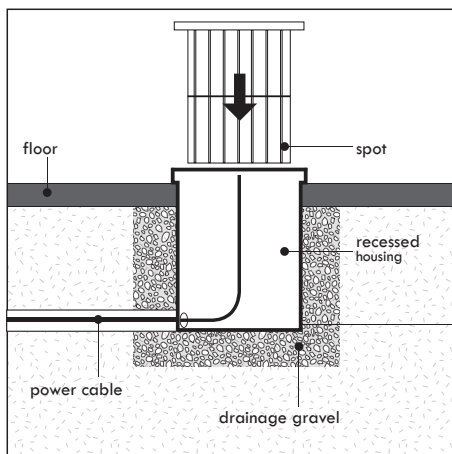

ART.NR.: 14.2010. colour

LED COLOUR
warm white

stainless steel **15**

12V	1.5W	LED bulb	IP54	 outdoor	CE	 gear not included!	 bulb included!	 1M cable included!	 L:100xB:100 xH:105mm
-----	------	-----------------	------	-------------	----	------------------------	--------------------	---------------------------	-----------------------------

ACCESSORIES
SEPARATE ORDER !!!

TRANSFORMER

- 14.2108.04 **80VA 12V**
- 14.2119.04 **150VA 12V**

SPLIT CON.

- 14.2220.04

FLATCABLE

- 14.2230.04 **10 M**
- 14.2233.04 **25 M**
- 14.2235.04 **40 M**

enter x wall