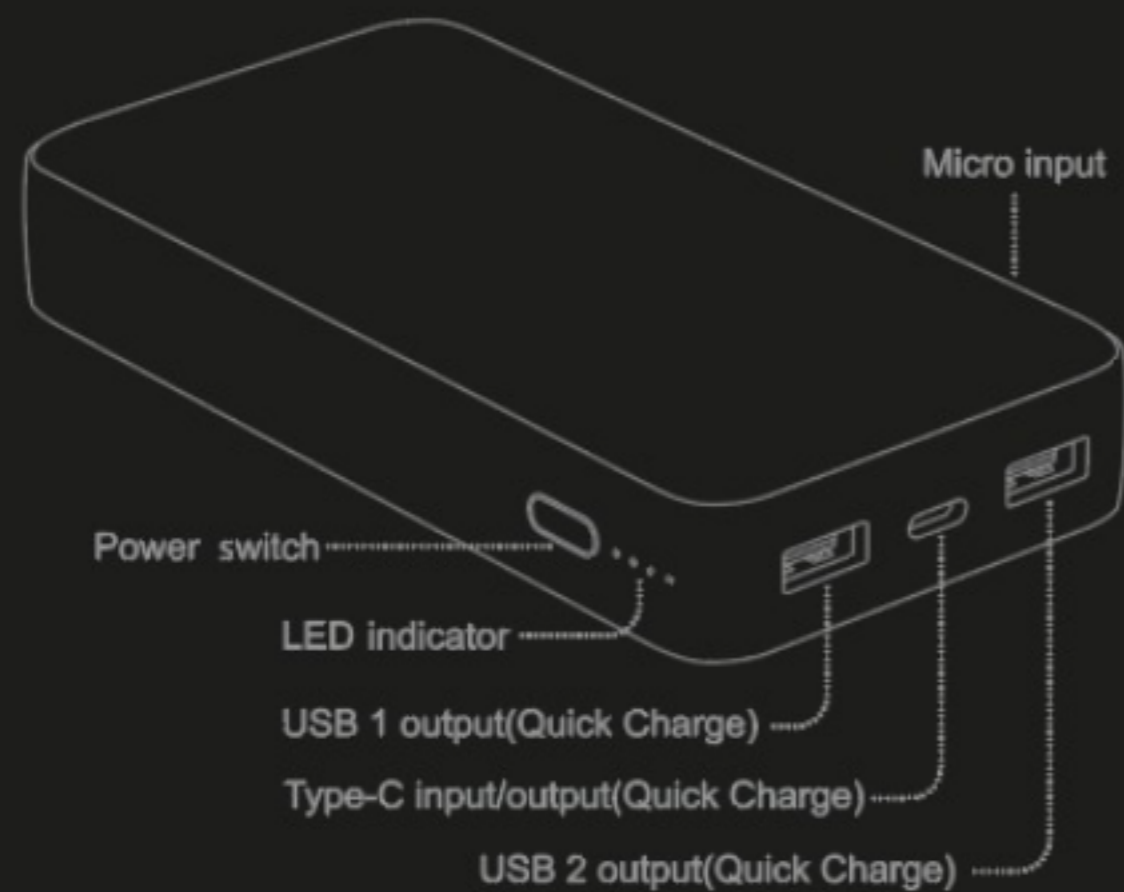

Specifications

USB with 22,5W Quick Charge 4.0
USB-C with 20W PD Fast Charge

Input

Micro: 5V-2A/9V-2A
Type-C: 5V-3A/9V-2A

Output

USB: 4,5V-5A/5V-4,5A/5V-4A
5V-3A/9V-2A/12V-1,5A
Type-C: 5V-3A/9V-2,22A
12V-1,5A

Compatibility

For optimal charging speed:
Use the USB-C cable for IOS
Use the USB cable for Android

SURGE

Oesterzwan 26, 4758 AZ
Standdaarbuiten
The Netherlands
www.surgestore.co

CE RoHS
made in China

Barcode

QUICK CHARGE 4.0 20.000 mAh POWERBANK

SURGE

SURGE