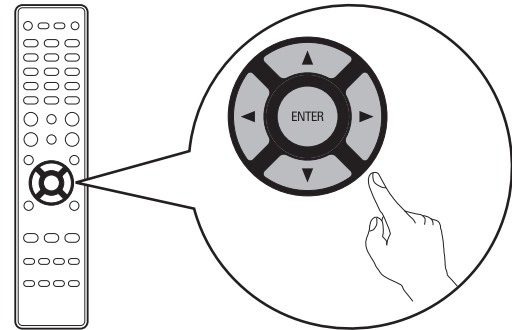

## 6) Turn on the receiver

- Press  to turn on the receiver.

## 7) Verify the connection

- Verify that you can see this screen on your TV.

If this screen is not displayed, please go back and retry the steps again in the recommended sequence.

### 3 Following the On-Screen Setup Assistant

Now TV is connected to the receiver. The Setup Assistant will walk you through connecting and configuring your speakers and components to your Denon receiver. Please use the remote control and follow the on-screen instructions.