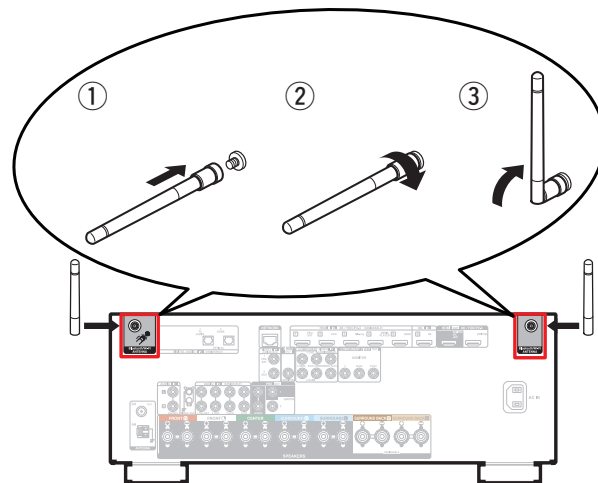

Important: External Antennas

The removable external antennas are required for both Bluetooth and Wireless network connectivity. Please make sure to connect the antennas before attempting to use the Bluetooth or Wi-Fi features of the AVR-X2700H.

❑ Connecting the external antennas for Bluetooth / Wireless connectivity

For each of the two antennas:

- ① Place the antenna evenly over the antenna terminal located at the upper left or right corner of the rear panel.
- ② Turn the antenna clockwise until it is fully connected. Do not over tighten.
- ③ Rotate the antenna upwards for the best possible reception.