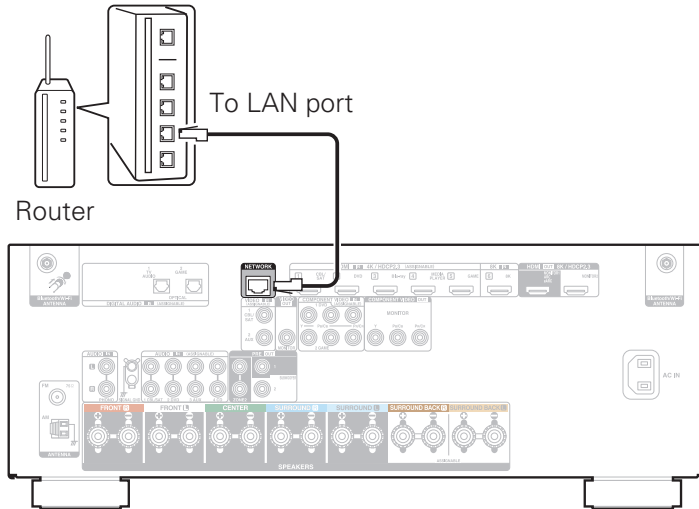

## Installing batteries in the remote control unit

## 2 Connecting the receiver

- 1) Place the receiver near your TV and connect the power cord

## 2) Connect the receiver to your home network

### Wired LAN

Connect an Ethernet cable (not included) between your receiver and your network router.