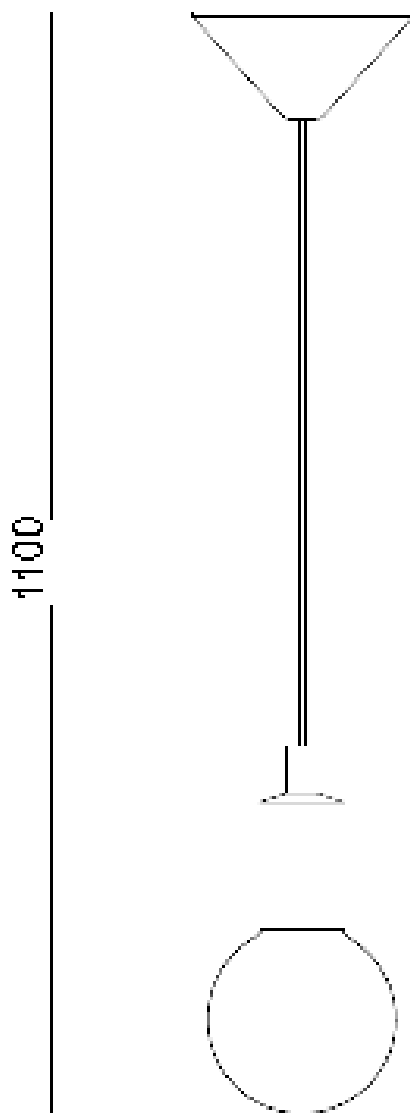

Line drawing of the item (with outline dimensions)

Item number: 08408/21/36

Installation drawing (the same as it in its instruction manual)

### Technical details

materials used:	Plastic&Silicon	
color:	Grey	
dimmable and how is the fixture dimmable:		
size:	Height:	1100mm
	Length:	Φ118mm
	Width:	
	Net Weight:	0.19kg
power requirements:	220-240V/~50Hz	
bulb type and maximum Wattage:	E27 42W	
number of bulbs:	1	
IP degree:	IP20	