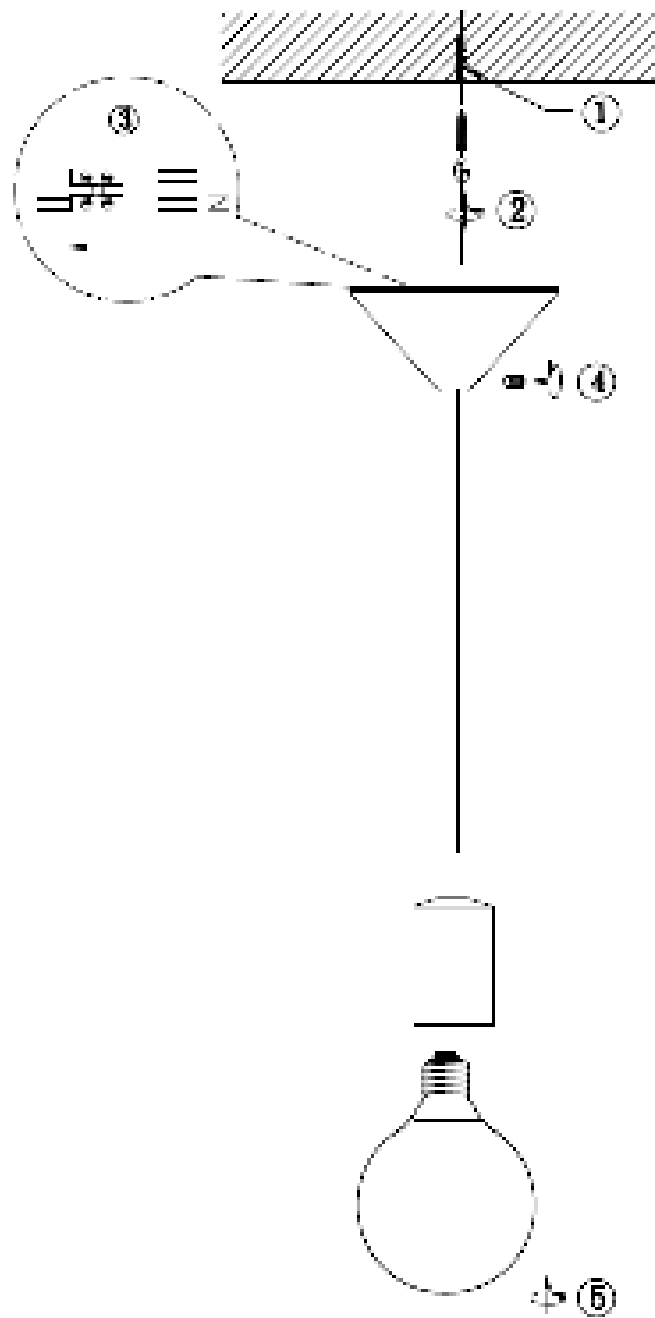

Line drawing of the item (with outline dimensions)

Item number: 08408/21/36

Installation drawing (the same as it in its instruction manual)

### Technical details

materials used:	Plastic&Silicon	
color:	Grey	
dimmable and how is the fixture dimmable:		
size:	Height:	1100mm
	Length:	Φ118mm
	Width:	
	Net Weight:	0.19kg
power requirements:	220-240V/~50Hz	
bulb type and maximum Wattage:	E27 42W	
number of bulbs:	1	
IP degree:	IP20	