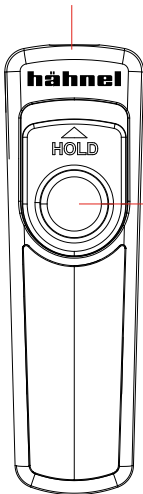

**hähnel**  
quality accessories

**Remote Shutter Release**

**Manual**

# 1. Remote Shutter Release

---

Cable port

Release  
button

## 2. Insert Cable

---