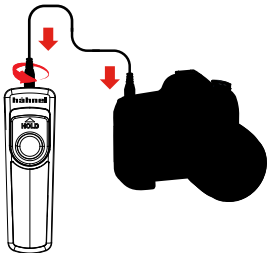

2. Insert Cable