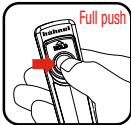

# 1. Remote Shutter Release

---

Cable port

Release  
button

## 2. Insert Cable

---

### 3. Release Button

---

Autofocus

Shutter Release

Continuous Shoot

Bulb Function