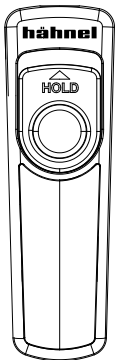

**hähnel**  
quality accessories

**Remote Shutter Release**

**Manual**

# 1. Remote Shutter Release

---

Cable port

Release  
button

## 2. Insert Cable

---