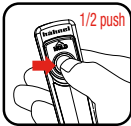

3. Release Button