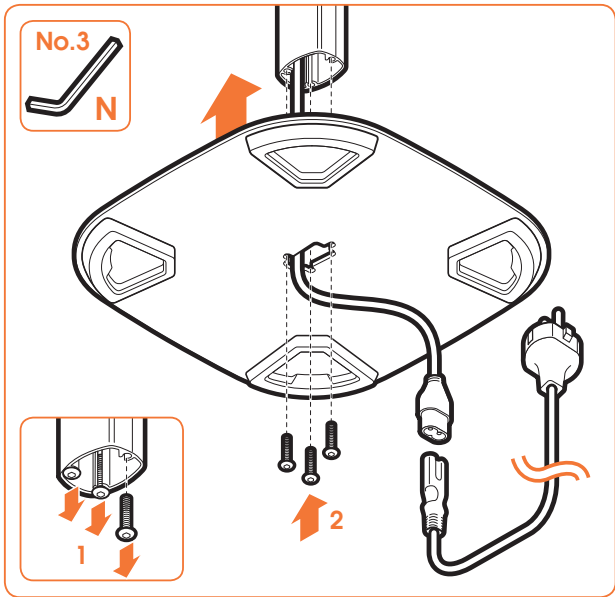

expanding experiences

SOUND 4301

Fits SONOS PLAY:1 (Max. weight load = 3 kg)

Scan the QR-code to find the
installation movie on YouTube:

More information on: www.vogels.com

expanding experiences

www.vogels.com