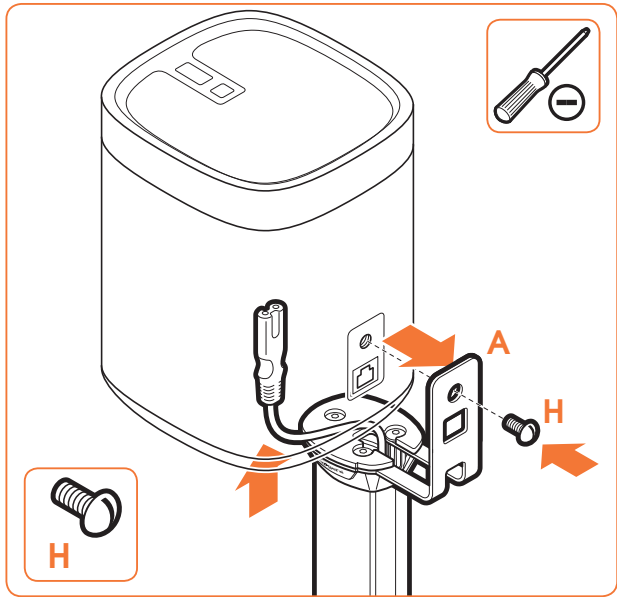

expanding experiences

SOUND 4301

Fits SONOS PLAY:1 (Max. weight load = 3 kg)

Scan the QR-code to find the
installation movie on YouTube:

More information on: www.vogels.com

expanding experiences

www.vogels.com