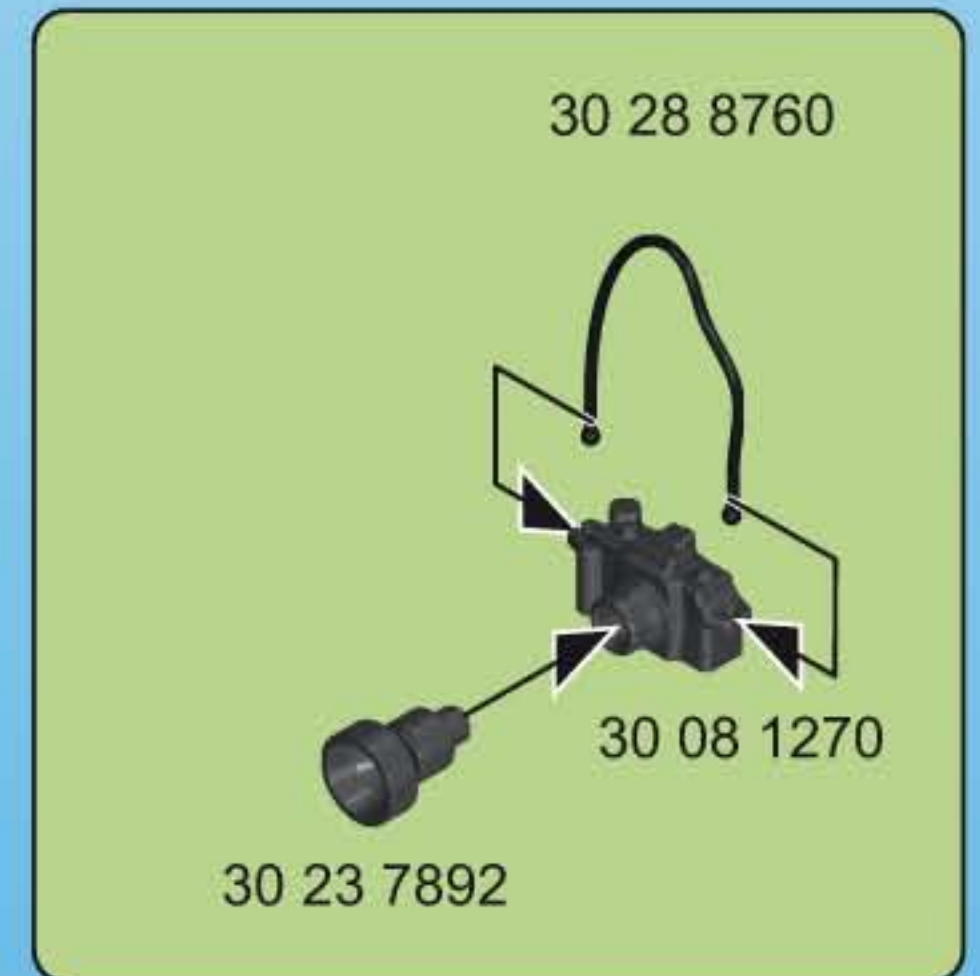

1

2

30 82 5493

1

2x

2

30 82 5503

No. 30825503
© 2015 geobra Brandstätter GmbH & Co. KG
Brandstätterstraße 2-10 No. 30825503
90513 Zirndorf, Germany 12.14