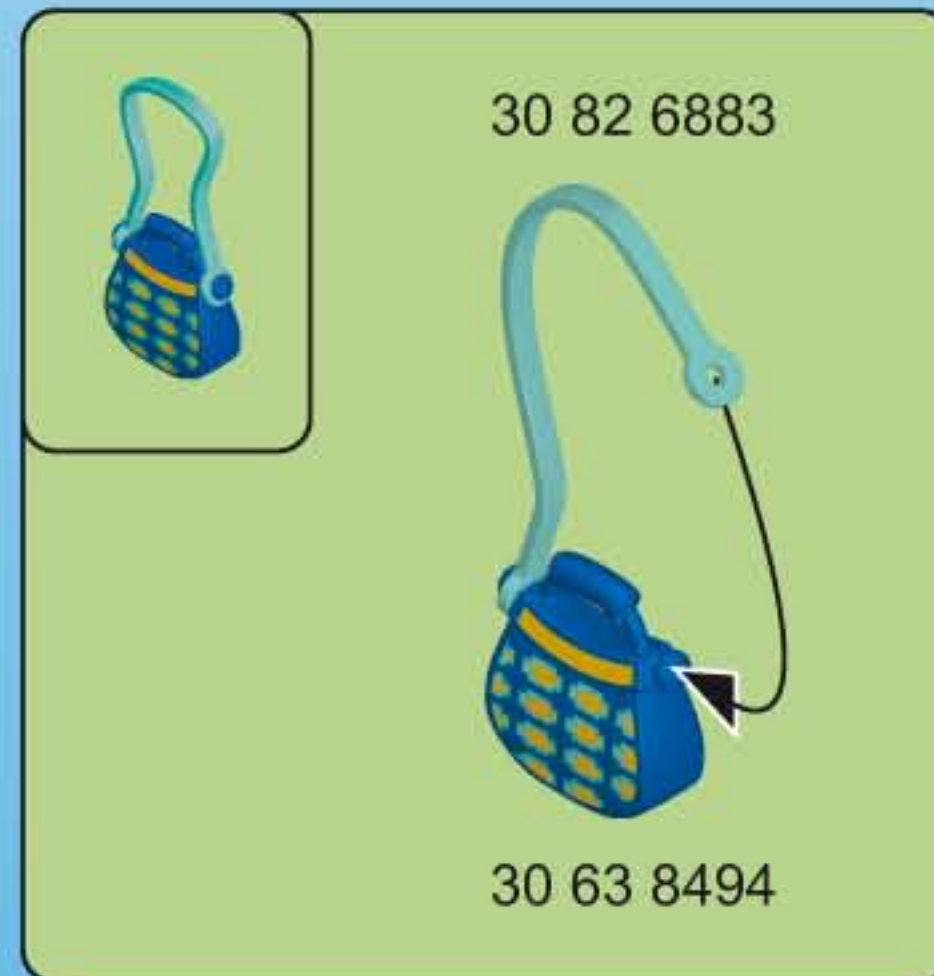

1

2

30 82 5493

1

2x

2

30 82 5503

No. 30825503
© 2015 geobra Brandstätter GmbH & Co. KG
Brandstätterstraße 2-10 No. 30825503
90513 Zirndorf, Germany 12.14