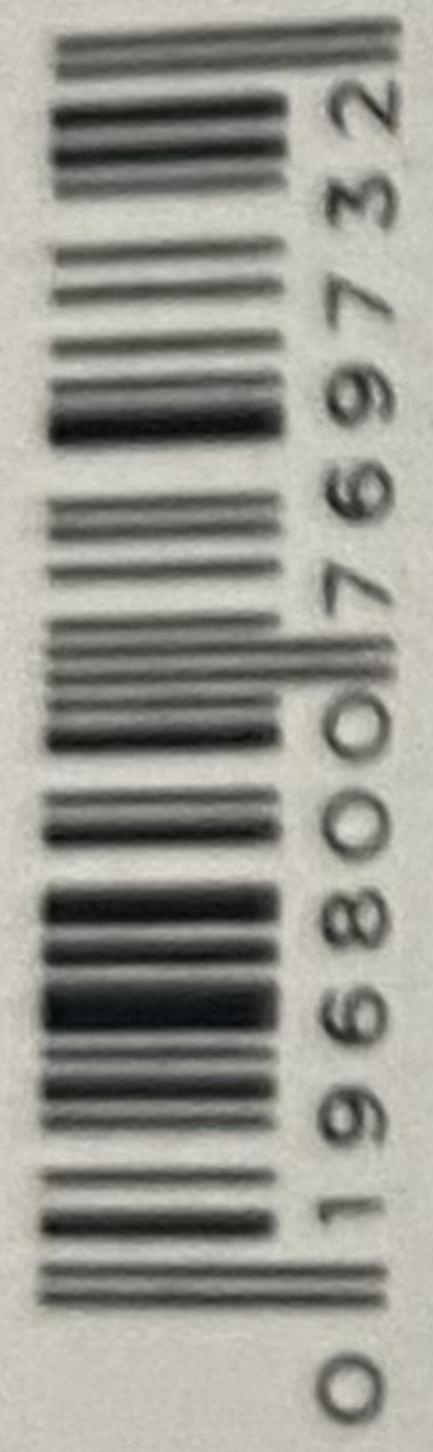

# Lenovo Tab M10 (3rd Gen)

WIFI STORM GREY 3G+32GB

CPU: UNISOC T610  
Display: 10.1INCH 1920\*1200 TDDI LCD  
WLAN: 802.11 A/B/G/N/AC+BT5.0  
OS: ANDROID 11  
Battery: 5100mAh/19.7Wh(TYP) 5000mAh/19.3Wh(MIN)

EAN Code: 0196800769732

0 196800 769732

UPC Code: 196800769732

1 96800 769732 2

Portable Tablet Computer

Model: TB328FU

TB328FU TAB 3G+32GGR-ES

Serial Number: HGT7AHVT

(1S)ZAAE0048ES S/N: HGT7AHVT

Scan For Service

(4L)Origin(CN)

Made in China

Mfg Date: 2022-12-05

Manufactured for Lenovo

EU contact: Lenovo (Slovakia), Landererova 12, 811 09 Bratislava, Slovakia

UK contact: Lenovo, Redwood, Crockford Lane, Basingstoke, RG24 8WQ, UK