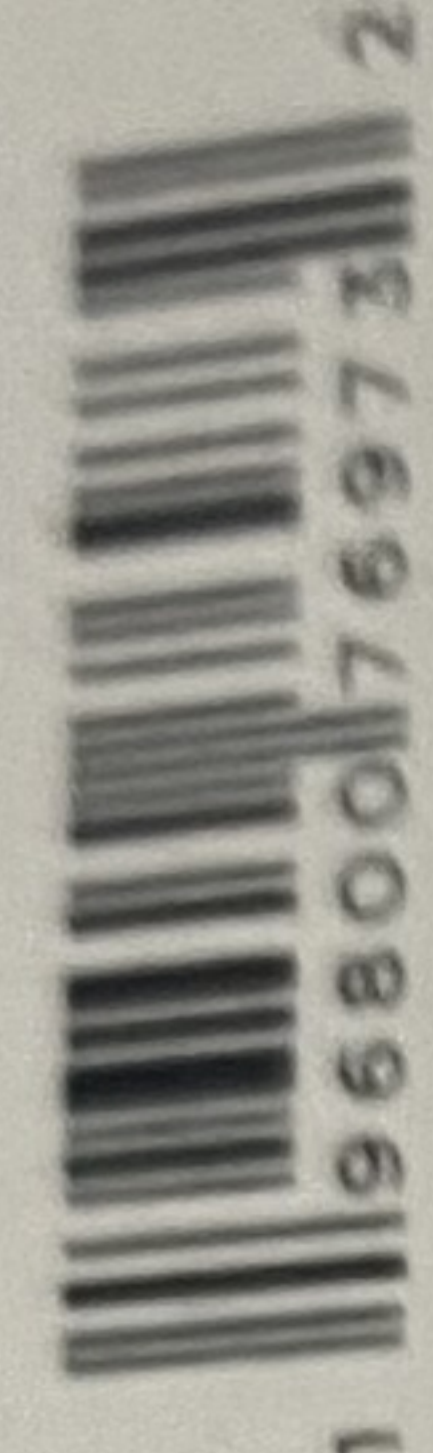

# Lenovo Tab M10 (3rd Gen)

WIFI STORM GREY 3G+32GB

CPU: UNISOC T610  
Display: 10.1INCH 1920\*1200 TDDI LCD  
WLAN: 802.11 A/B/G/N/AC+BT5.0  
OS: ANDROID 11  
Battery: 5100mAh/19.7Wh(TYP) 5000mAh/19.3Wh(MIN)

EAN Code: 0196800769732

0 196800 769732

UPC Code: 196800769732

1 96800 769732 2

Portable Tablet Computer

Model: TB328FU

TB328FU TAB 3G+32GGR-ES

Serial Number: HGT7AHVT