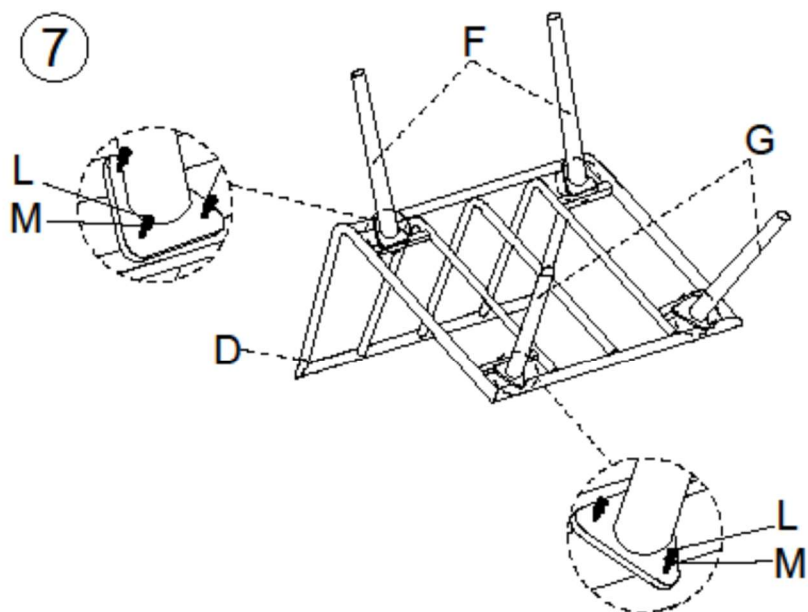

ASSEMBLING INSTRUCTION
LOUNGE CORNERSET 6-PCS (21684NF/21686NF/21687NF)

A		1pc	H		2pcs
B		1pc	I		1pc
C		1pc	J		4pcs
D		1pc	K		6pcs
E		1pc	L	 M6*18	74pcs
F		8pcs	M	 M6	74pcs
G		4pcs	N		2pcs

Note: first screw all bolts in by hand, before tightening.

ASSEMBLING INSTRUCTION
LOUNGE CORNERSET 6-PCS (21684NF/21686NF/21687NF)

ASSEMBLING INSTRUCTION
LOUNGE CORNERSET 6-PCS (21684NF/21686NF/21687NF)

ASSEMBLING INSTRUCTION
LOUNGE CORNERSET 6-PCS (21684NF/21686NF/21687NF)

ASSEMBLING INSTRUCTION

TABLE FOR LOUNGE CORNERSET 6-PCS (21684NF/21686NF/21687NF)

A		1pc	D	 $\varnothing 8$	16pcs
B		4pcs	E		1pc
C	 M6*20	16pcs			

Note: first screw all bolts in by hand, before tightening.