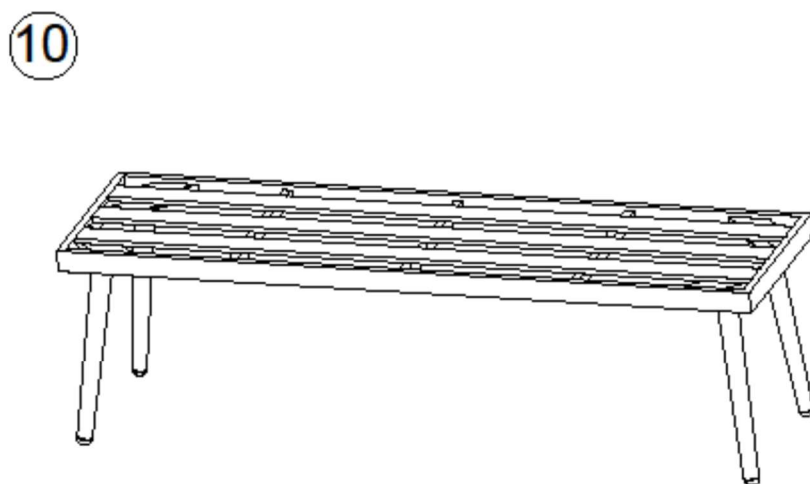

ASSEMBLING INSTRUCTION
LOUNGE CORNERSET 6-PCS (21684NF/21686NF/21687NF)