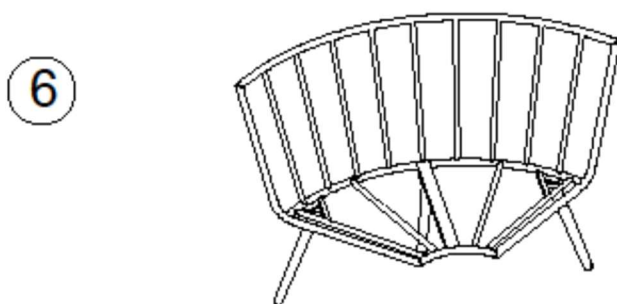

ASSEMBLING INSTRUCTION
LOUNGE CORNERSET 6-PCS (21684NF/21686NF/21687NF)

A		1pc	H		2pcs
B		1pc	I		1pc
C		1pc	J		4pcs
D		1pc	K		6pcs
E		1pc	L	 M6*18	74pcs
F		8pcs	M	 M6	74pcs
G		4pcs	N		2pcs

Note: first screw all bolts in by hand, before tightening.

ASSEMBLING INSTRUCTION
LOUNGE CORNERSET 6-PCS (21684NF/21686NF/21687NF)

ASSEMBLING INSTRUCTION
LOUNGE CORNERSET 6-PCS (21684NF/21686NF/21687NF)

ASSEMBLING INSTRUCTION
LOUNGE CORNERSET 6-PCS (21684NF/21686NF/21687NF)