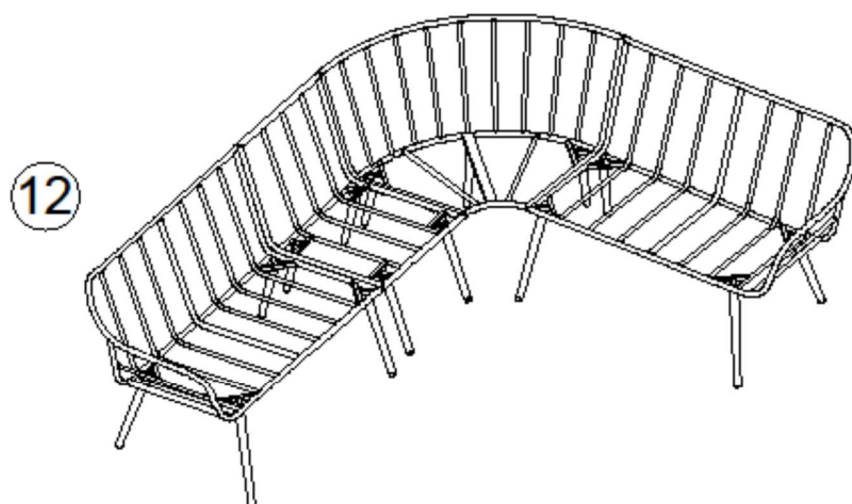

ASSEMBLING INSTRUCTION
LOUNGE CORNERSET 6-PCS (21684NF/21686NF/21687NF)

A		1pc	H		2pcs
B		1pc	I		1pc
C		1pc	J		4pcs
D		1pc	K		6pcs
E		1pc	L	 M6*18	74pcs
F		8pcs	M	 M6	74pcs
G		4pcs	N		2pcs

Note: first screw all bolts in by hand, before tightening.

ASSEMBLING INSTRUCTION
LOUNGE CORNERSET 6-PCS (21684NF/21686NF/21687NF)

ASSEMBLING INSTRUCTION
LOUNGE CORNERSET 6-PCS (21684NF/21686NF/21687NF)

ASSEMBLING INSTRUCTION
LOUNGE CORNERSET 6-PCS (21684NF/21686NF/21687NF)