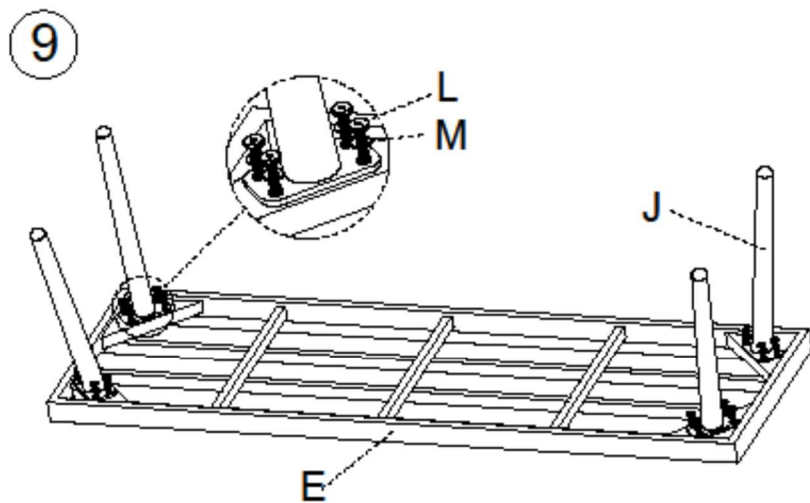

ASSEMBLING INSTRUCTION
LOUNGE CORNERSET 6-PCS (21684NF/21686NF/21687NF)

A		1pc	H		2pcs
B		1pc	I		1pc
C		1pc	J		4pcs
D		1pc	K		6pcs
E		1pc	L	 M6*18	74pcs
F		8pcs	M	 M6	74pcs
G		4pcs	N		2pcs

Note: first screw all bolts in by hand, before tightening.

ASSEMBLING INSTRUCTION
LOUNGE CORNERSET 6-PCS (21684NF/21686NF/21687NF)

ASSEMBLING INSTRUCTION
LOUNGE CORNERSET 6-PCS (21684NF/21686NF/21687NF)

ASSEMBLING INSTRUCTION
LOUNGE CORNERSET 6-PCS (21684NF/21686NF/21687NF)