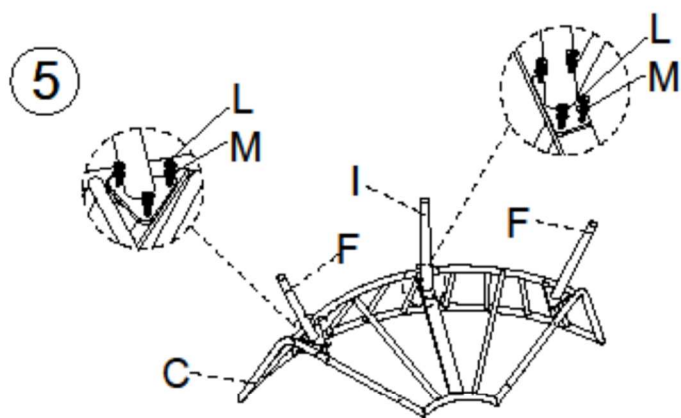

ASSEMBLING INSTRUCTION
LOUNGE CORNERSET 6-PCS (21684NF/21686NF/21687NF)

A		1pc	H		2pcs
B		1pc	I		1pc
C		1pc	J		4pcs
D		1pc	K		6pcs
E		1pc	L	 M6*18	74pcs
F		8pcs	M	 M6	74pcs
G		4pcs	N		2pcs

Note: first screw all bolts in by hand, before tightening.

ASSEMBLING INSTRUCTION
LOUNGE CORNERSET 6-PCS (21684NF/21686NF/21687NF)

ASSEMBLING INSTRUCTION
LOUNGE CORNERSET 6-PCS (21684NF/21686NF/21687NF)

ASSEMBLING INSTRUCTION
LOUNGE CORNERSET 6-PCS (21684NF/21686NF/21687NF)

ASSEMBLING INSTRUCTION

TABLE FOR LOUNGE CORNERSET 6-PCS (21684NF/21686NF/21687NF)

A		1pc	D	 $\varnothing 8$	16pcs
B		4pcs	E		1pc
C	 M6*20	16pcs			

Note: first screw all bolts in by hand, before tightening.