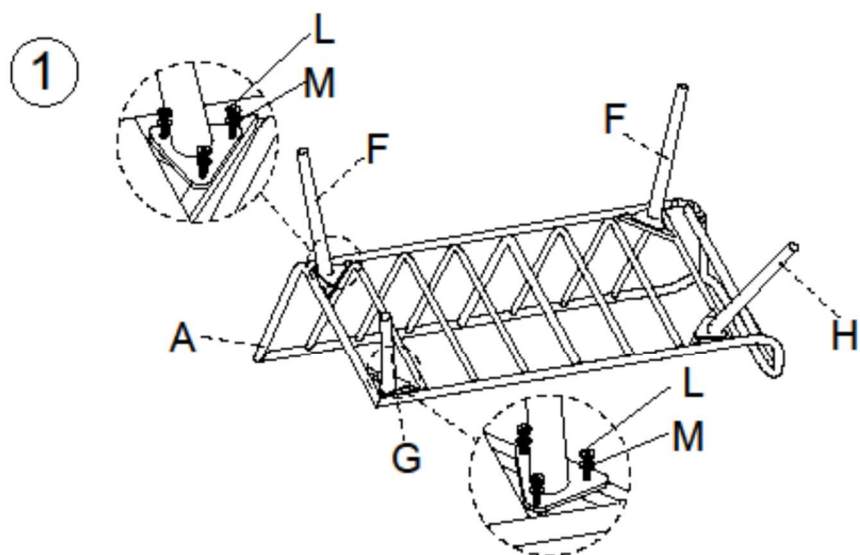

ASSEMBLING INSTRUCTION
LOUNGE CORNERSET 6-PCS (21684NF/21686NF/21687NF)

A		1pc	H		2pcs
B		1pc	I		1pc
C		1pc	J		4pcs
D		1pc	K		6pcs
E		1pc	L	 M6*18	74pcs
F		8pcs	M	 M6	74pcs
G		4pcs	N		2pcs

Note: first screw all bolts in by hand, before tightening.

ASSEMBLING INSTRUCTION
LOUNGE CORNERSET 6-PCS (21684NF/21686NF/21687NF)

ASSEMBLING INSTRUCTION
LOUNGE CORNERSET 6-PCS (21684NF/21686NF/21687NF)

ASSEMBLING INSTRUCTION
LOUNGE CORNERSET 6-PCS (21684NF/21686NF/21687NF)