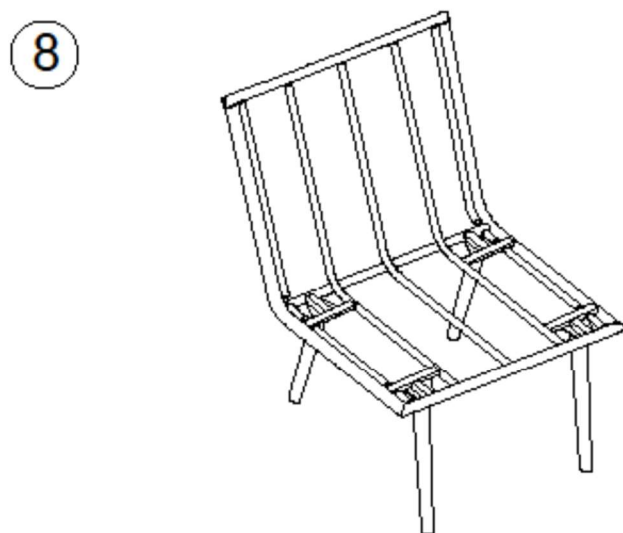

ASSEMBLING INSTRUCTION
LOUNGE CORNERSET 6-PCS (21684NF/21686NF/21687NF)

A		1pc	H		2pcs
B		1pc	I		1pc
C		1pc	J		4pcs
D		1pc	K		6pcs
E		1pc	L	 M6*18	74pcs
F		8pcs	M	 M6	74pcs
G		4pcs	N		2pcs

Note: first screw all bolts in by hand, before tightening.

ASSEMBLING INSTRUCTION
LOUNGE CORNERSET 6-PCS (21684NF/21686NF/21687NF)

ASSEMBLING INSTRUCTION
LOUNGE CORNERSET 6-PCS (21684NF/21686NF/21687NF)

ASSEMBLING INSTRUCTION
LOUNGE CORNERSET 6-PCS (21684NF/21686NF/21687NF)