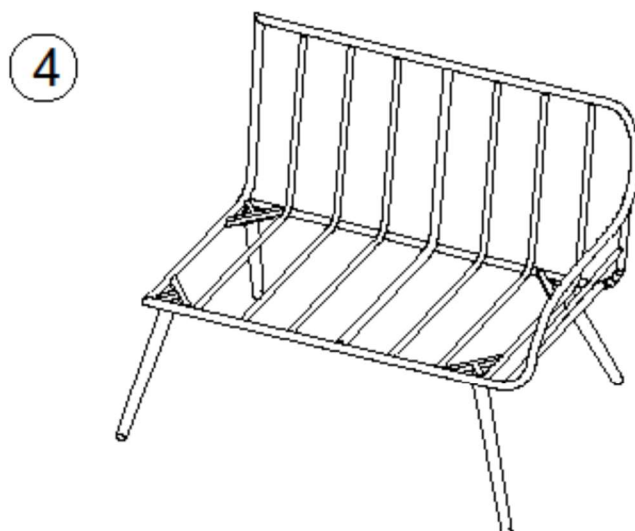

ASSEMBLING INSTRUCTION
LOUNGE CORNERSET 6-PCS (21684NF/21686NF/21687NF)

A		1pc	H		2pcs
B		1pc	I		1pc
C		1pc	J		4pcs
D		1pc	K		6pcs
E		1pc	L	 M6*18	74pcs
F		8pcs	M	 M6	74pcs
G		4pcs	N		2pcs

Note: first screw all bolts in by hand, before tightening.

ASSEMBLING INSTRUCTION
LOUNGE CORNERSET 6-PCS (21684NF/21686NF/21687NF)

ASSEMBLING INSTRUCTION
LOUNGE CORNERSET 6-PCS (21684NF/21686NF/21687NF)

ASSEMBLING INSTRUCTION
LOUNGE CORNERSET 6-PCS (21684NF/21686NF/21687NF)