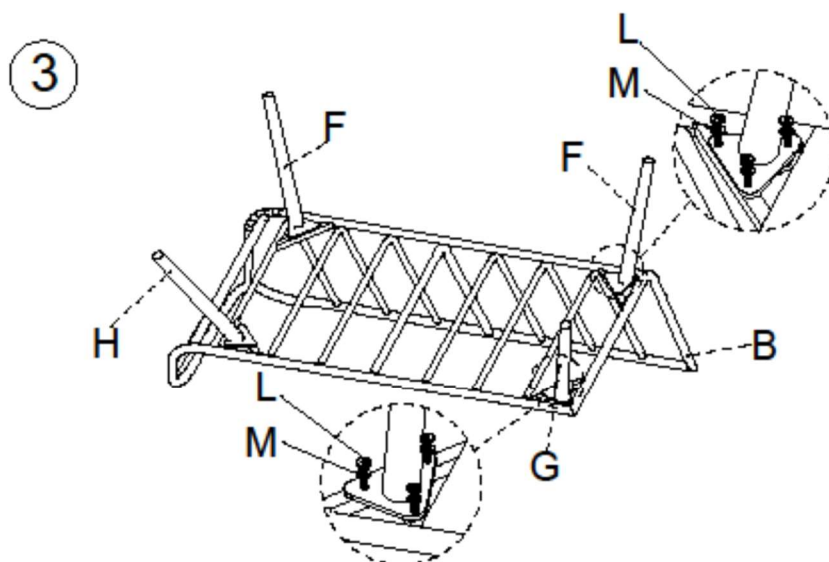

ASSEMBLING INSTRUCTION
LOUNGE CORNERSET 6-PCS (21684NF/21686NF/21687NF)

A		1pc	H		2pcs
B		1pc	I		1pc
C		1pc	J		4pcs
D		1pc	K		6pcs
E		1pc	L	 M6*18	74pcs
F		8pcs	M	 M6	74pcs
G		4pcs	N		2pcs

Note: first screw all bolts in by hand, before tightening.

ASSEMBLING INSTRUCTION
LOUNGE CORNERSET 6-PCS (21684NF/21686NF/21687NF)

ASSEMBLING INSTRUCTION
LOUNGE CORNERSET 6-PCS (21684NF/21686NF/21687NF)

ASSEMBLING INSTRUCTION
LOUNGE CORNERSET 6-PCS (21684NF/21686NF/21687NF)