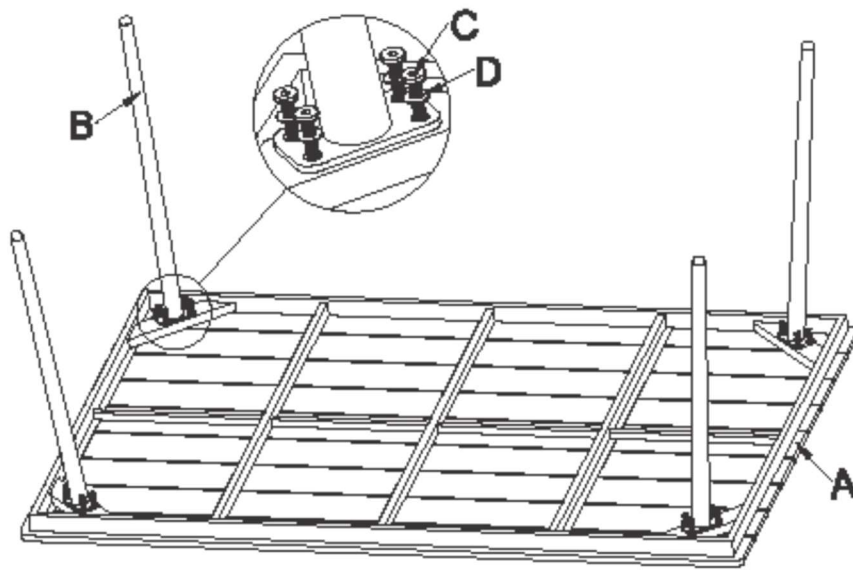

ASSEMBLING INSTRUCTION

TABLE FOR LOUNGE CORNERSET 6-PCS (21684NF/21686NF/21687NF)

A		1pc	D	$\varnothing 8$	16pcs
B		4pcs	E		1pc
C	M6*20	16pcs			

Note: first screw all bolts in by hand, before tightening.

①