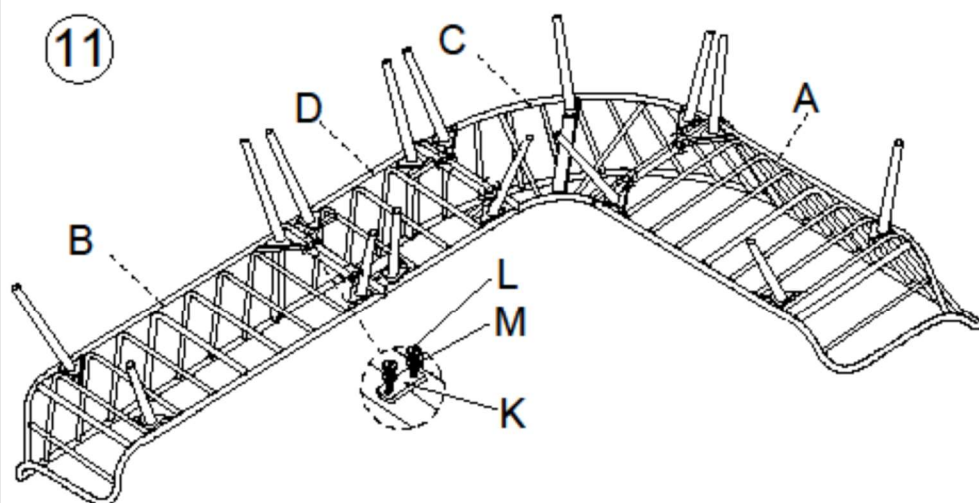

ASSEMBLING INSTRUCTION
LOUNGE CORNERSET 6-PCS (21684NF/21686NF/21687NF)

A		1pc	H		2pcs
B		1pc	I		1pc
C		1pc	J		4pcs
D		1pc	K		6pcs
E		1pc	L	 M6*18	74pcs
F		8pcs	M	 M6	74pcs
G		4pcs	N		2pcs

Note: first screw all bolts in by hand, before tightening.

ASSEMBLING INSTRUCTION
LOUNGE CORNERSET 6-PCS (21684NF/21686NF/21687NF)

ASSEMBLING INSTRUCTION
LOUNGE CORNERSET 6-PCS (21684NF/21686NF/21687NF)

ASSEMBLING INSTRUCTION
LOUNGE CORNERSET 6-PCS (21684NF/21686NF/21687NF)