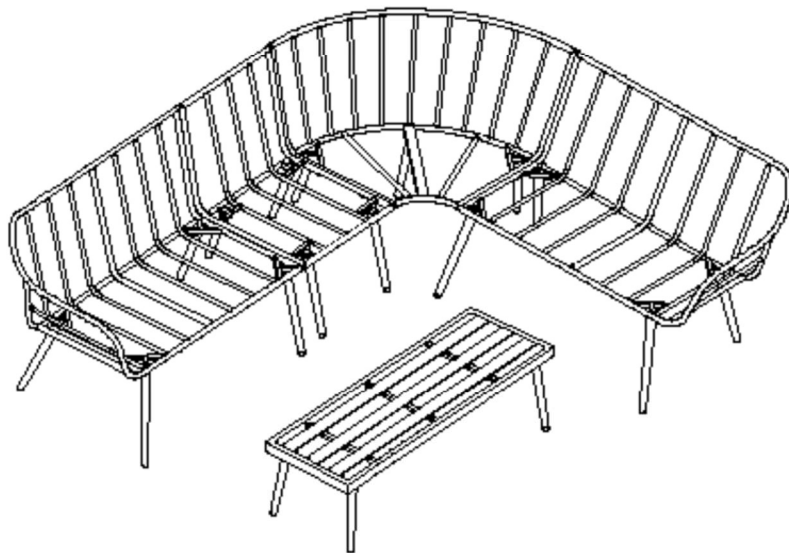

ASSEMBLING INSTRUCTION
LOUNGE CORNERSET 6-PCS (21684NF/21686NF/21687NF)

A		1pc	H		2pcs
B		1pc	I		1pc
C		1pc	J		4pcs
D		1pc	K		6pcs
E		1pc	L	 M6*18	74pcs
F		8pcs	M	 M6	74pcs
G		4pcs	N		2pcs

Note: first screw all bolts in by hand, before tightening.

ASSEMBLING INSTRUCTION
LOUNGE CORNERSET 6-PCS (21684NF/21686NF/21687NF)

ASSEMBLING INSTRUCTION
LOUNGE CORNERSET 6-PCS (21684NF/21686NF/21687NF)

ASSEMBLING INSTRUCTION
LOUNGE CORNERSET 6-PCS (21684NF/21686NF/21687NF)