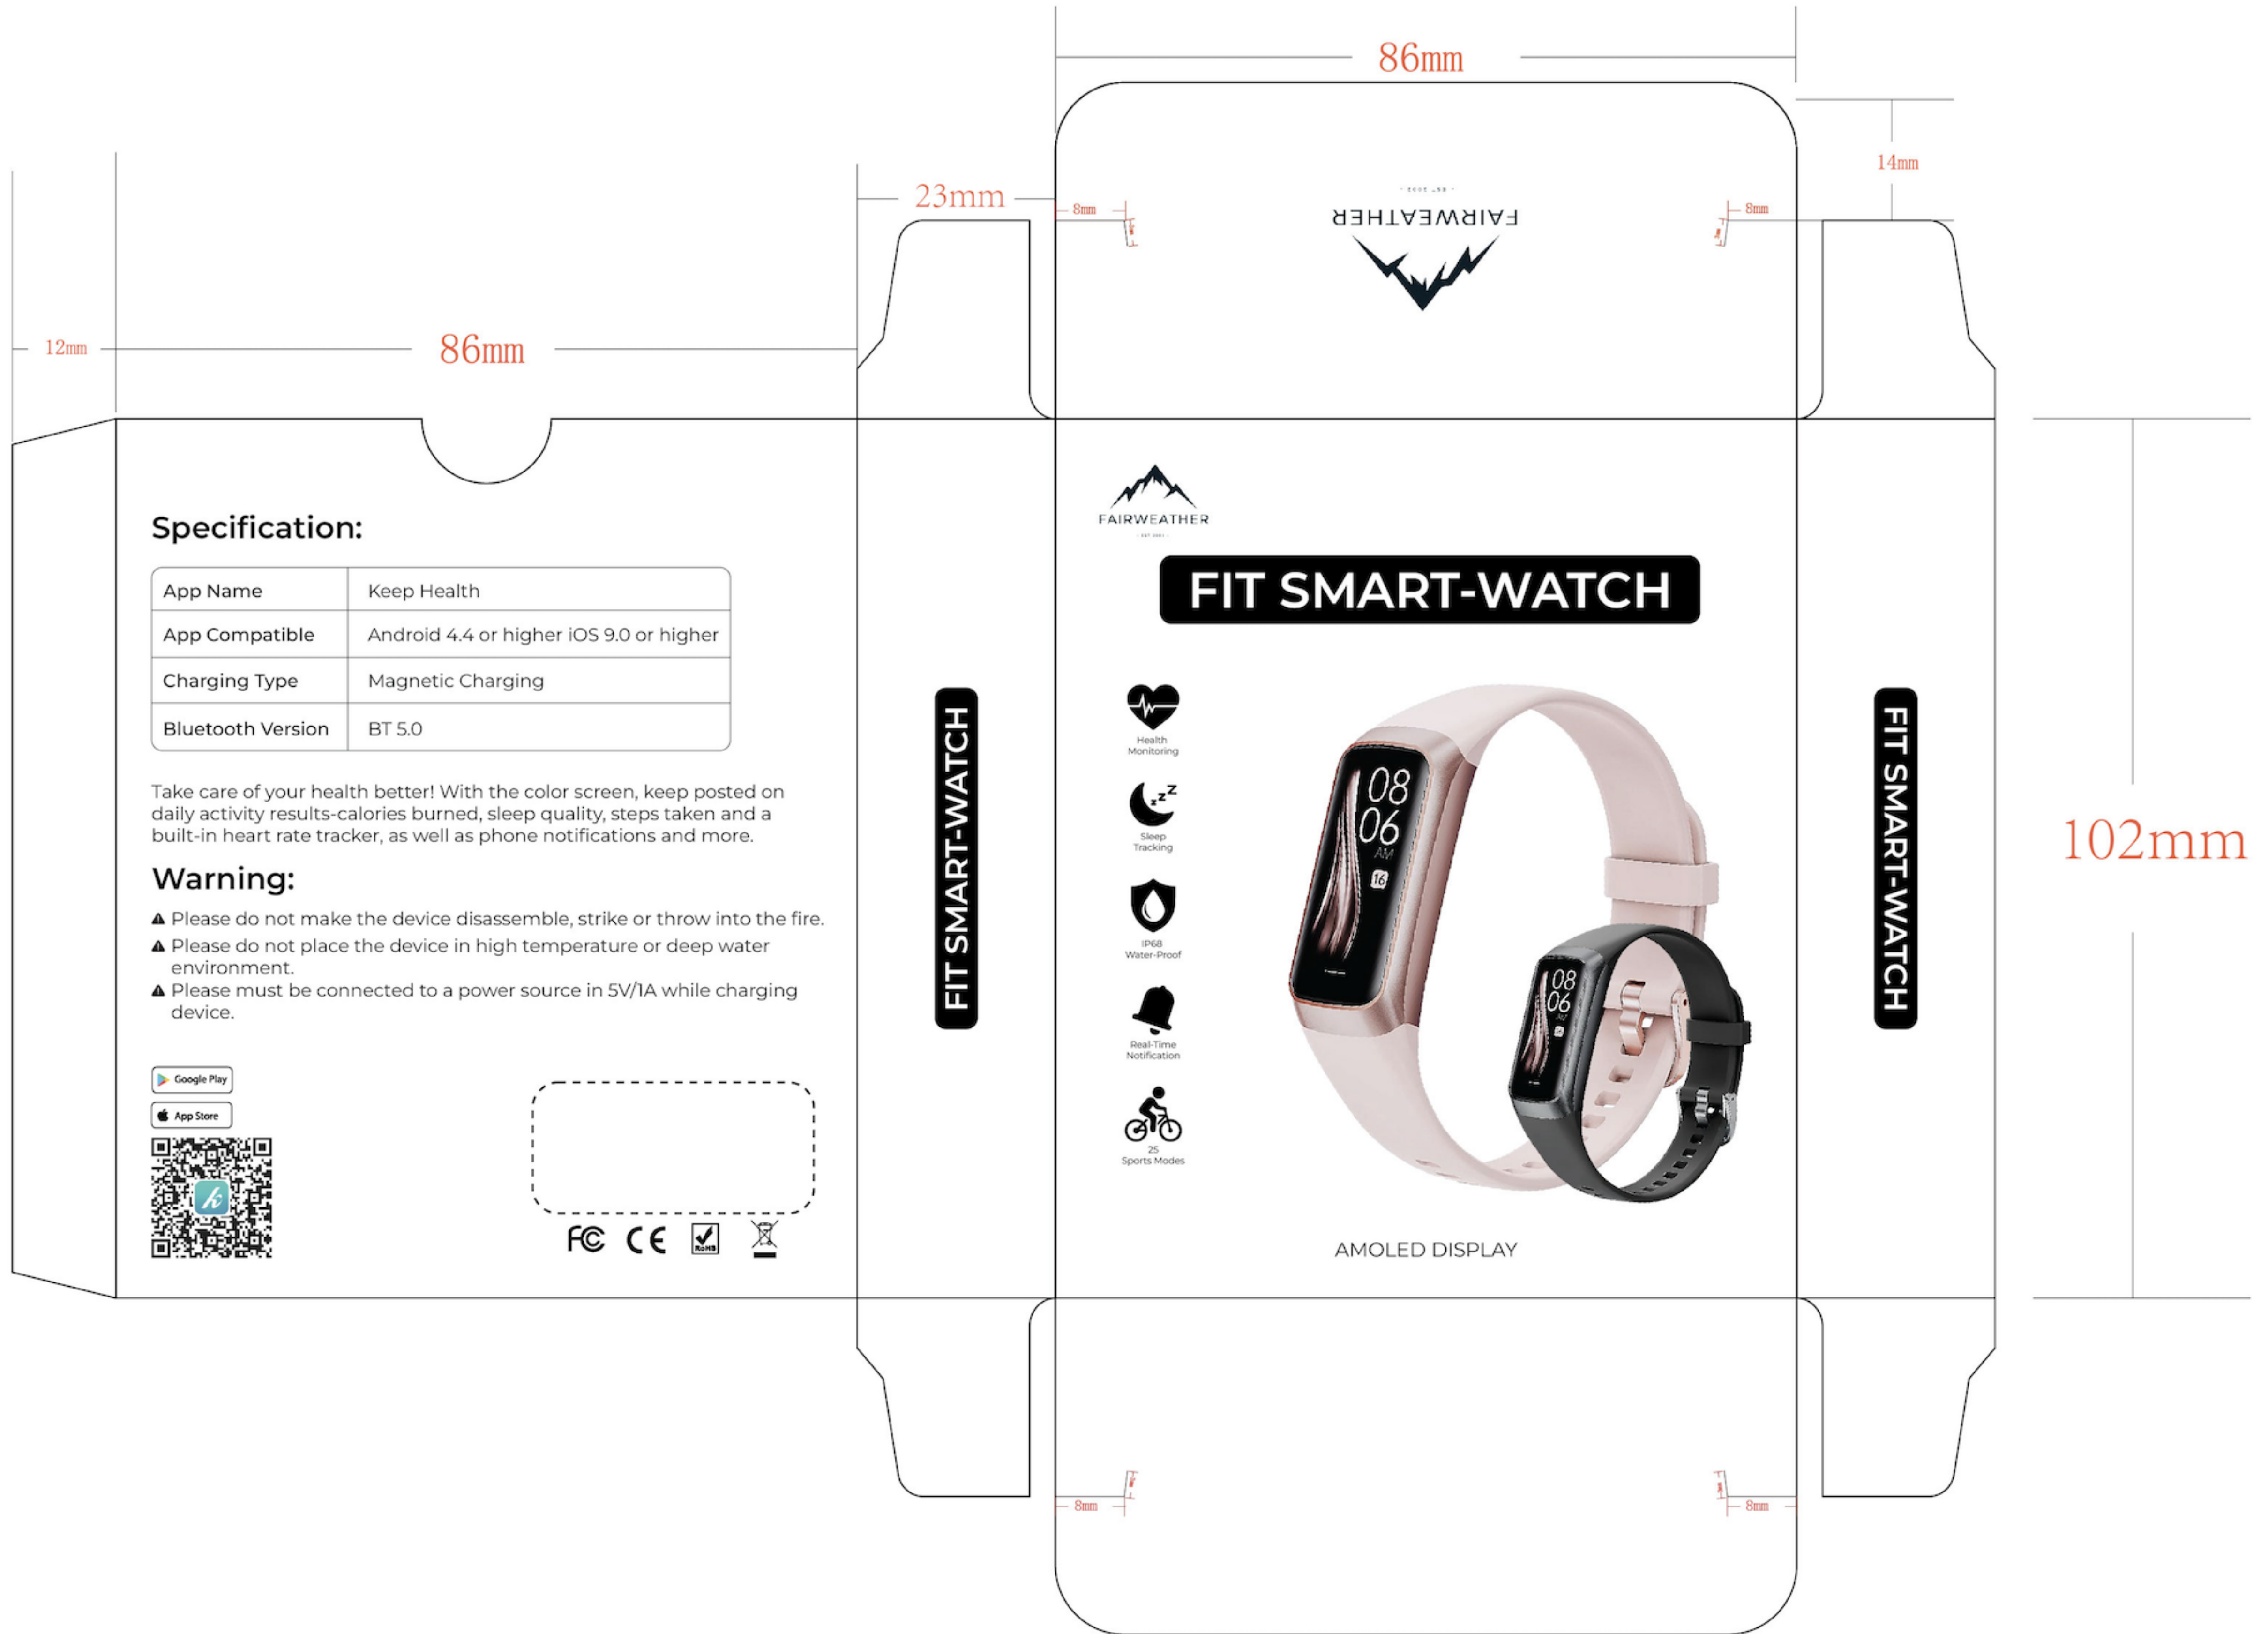

5mm

Specification:

App Name	Keep Health
App Compatible	Android 4.4 or higher iOS 9.0 or higher
Charging Type	Magnetic Charging
Bluetooth Version	BT 5.0

Take care of your health better! With the color screen, keep posted on daily activity results-calories burned, sleep quality, steps taken and a built-in heart rate tracker, as well as phone notifications and more.

Warning:

- ▲ Please do not make the device disassemble, strike or throw into the fire.
- ▲ Please do not place the device in high temperature or deep water environment.
- ▲ Please must be connected to a power source in 5V/1A while charging device.

FIT SMART-WATCH

AMOLED DISPLAY

FIT SMART-WATCH

FIT SMART-WATCH