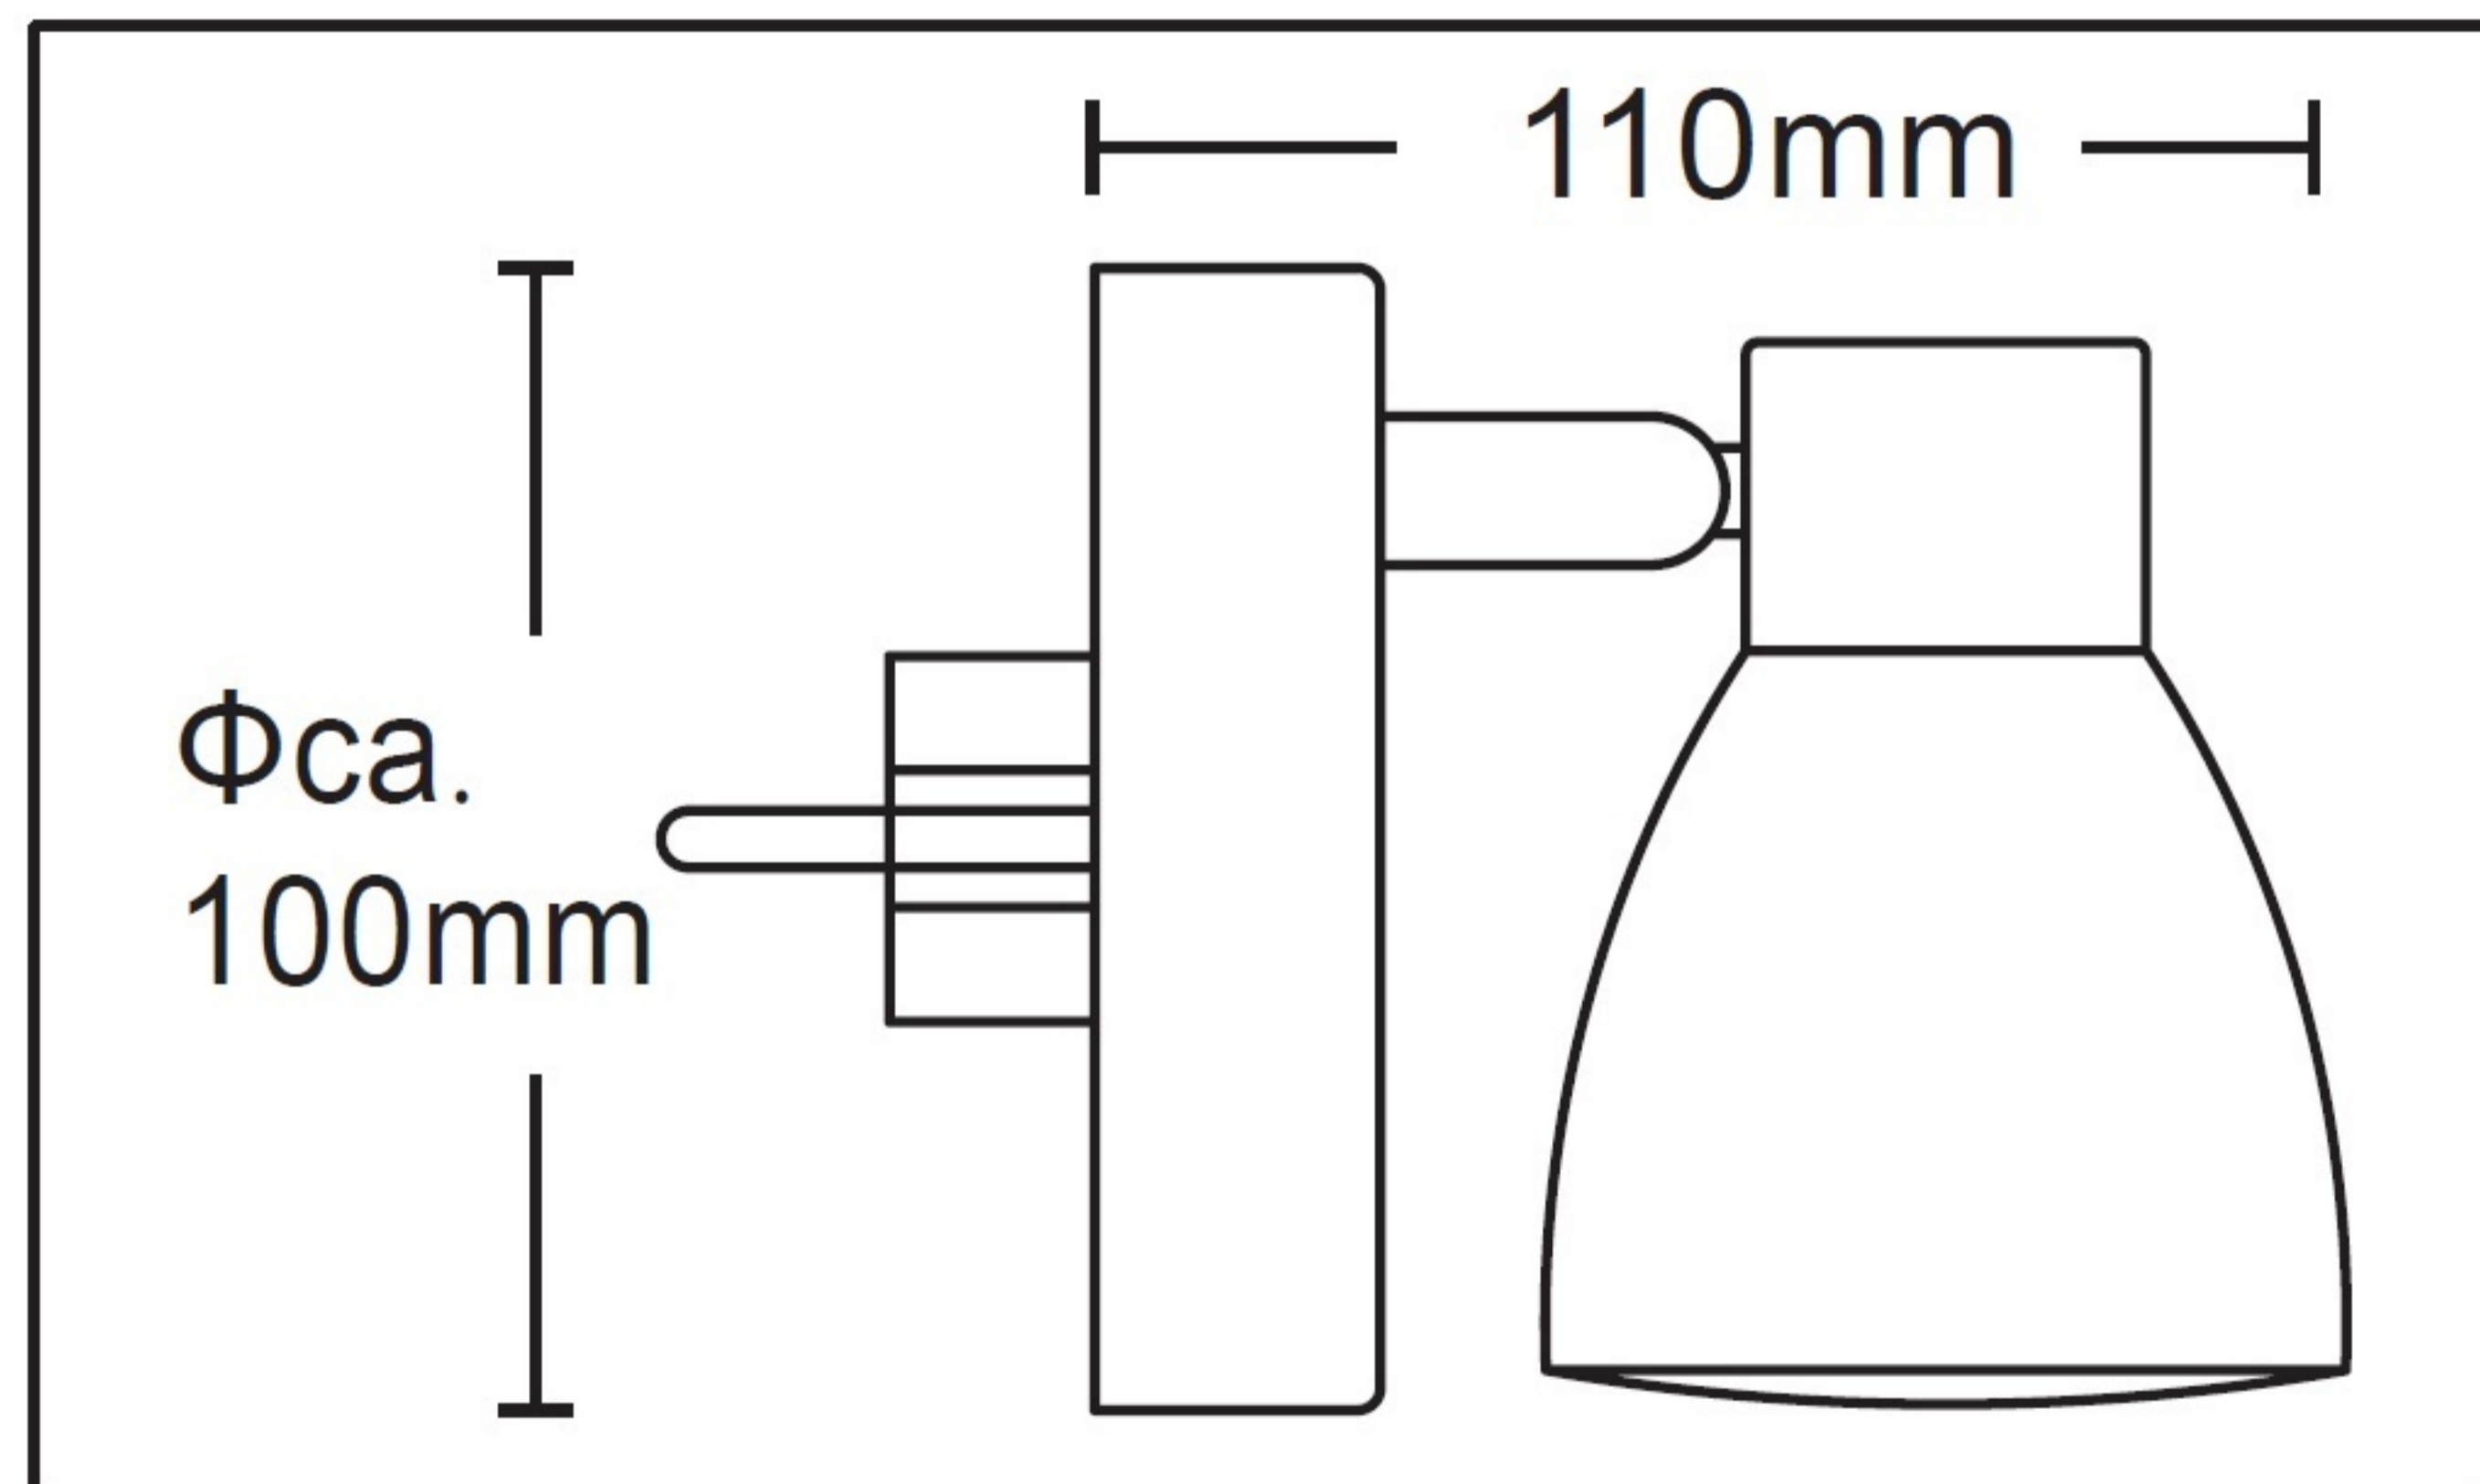

Art.-Nr.:2635-014

Titanium effect Plug spot lamp

incl. Motion Sensor

Input 230-240V~50Hz

LED/3000K/340LM/Ra>80

MAX. 3.5W

Start time
<0.5s
100% brightness

ON/OFF

≥15,000x

Life time
≥20.000h