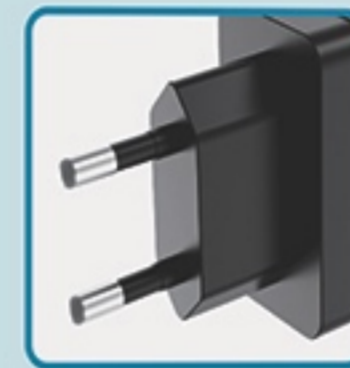

USB Charger 30 W

1 x USB-C® PD 20 W | 1 x USB-A QC 3.0 |
2 x USB-A 10 W

CHR-30EU1

Supports | Supporte
PD & QC 3.0

Charge 4
devices | appareils

Flame resistant
material
Matériau ignifuge

Compact design
Design compact