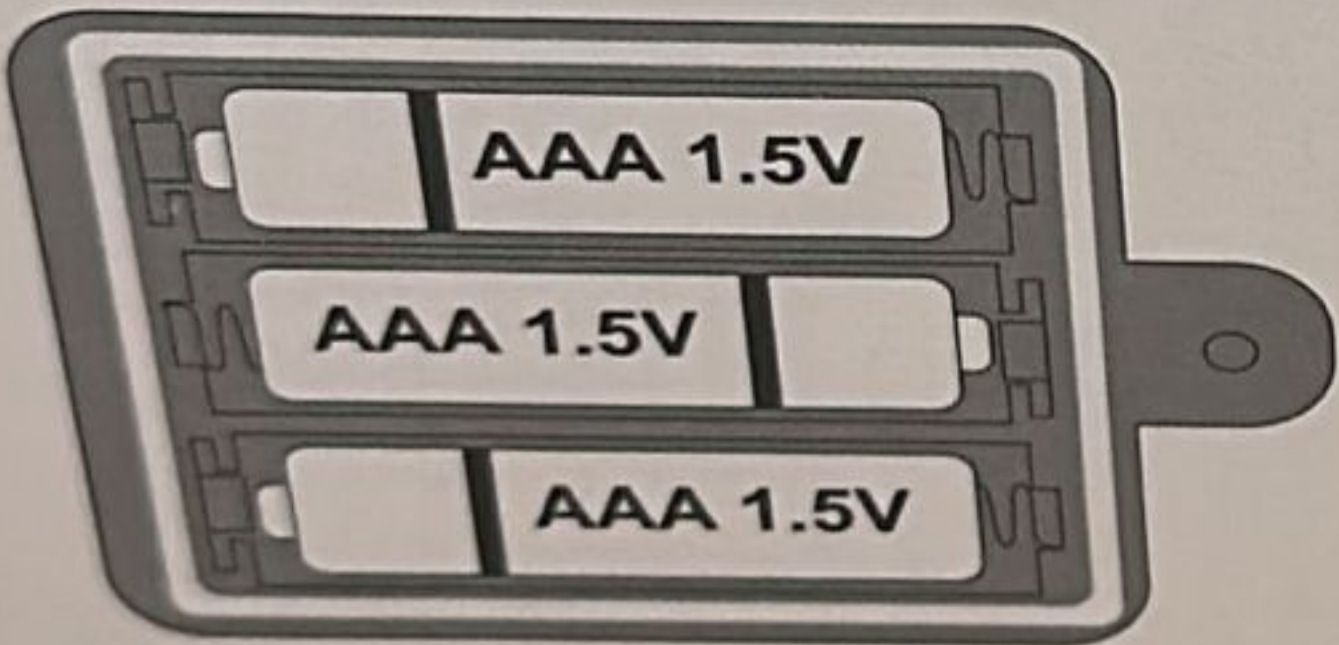

B

Calm doll
Baby toys

starry sky projection

quiet and soft music

Can be washed

Cotton soft texture

**USE 3 "AAA" SIZE BATTERIES
(NOT INCLUDED)**

- **NON-RECHARGEABLE BATTERY IS NOT TO BE RECHARGED.**
- **ONLY BATTERY OF THE SAME OR EQUIVALENT TYPE AS RECOMMENDED IS TO BE USED.**
- **BATTERY IS TO BE INSERTED WITH THE CORRECT POLARITY.**
- **EXHAUSTED BATTERY IS TO BE REMOVED FROM THE TOY.**
- **THE SUPPLY TERMINALS ARE NOT TO BE SHORT-CIRCUITED.**
- **DO NOT USE RECHARGEABLE BATTERY.**
- **DO NOT MIX OLD AND NEW BATTERIES.**
- **DO NOT MIX ALKALINE STANDARD (CARBON ZINC), OR RECHARGEABLE (NICKEL CADMIUM) BATTERIES.**
- **THE BATTERY INCLUDED IN THIS TOY IS INTENDED FOR IN-STORE DEMONSTRATION PURPOSE ONLY.**