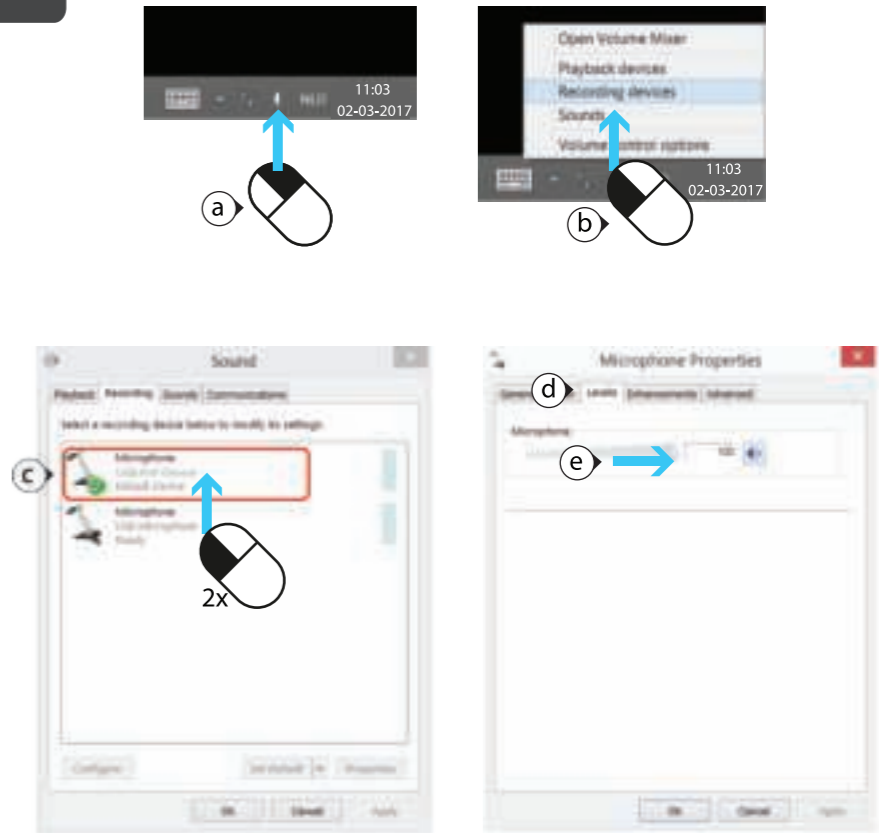

2.

3.

4.

**Trust**

**USER GUIDE**

[www.trust.com/22052/faq](http://www.trust.com/22052/faq)

**RADIUS 7.1** | Gaming HEADSET

1.