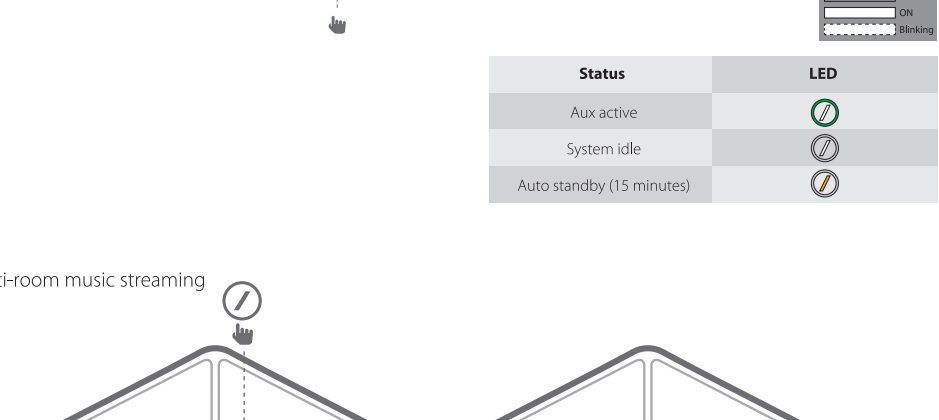

[Blinking] Multi-room music streaming