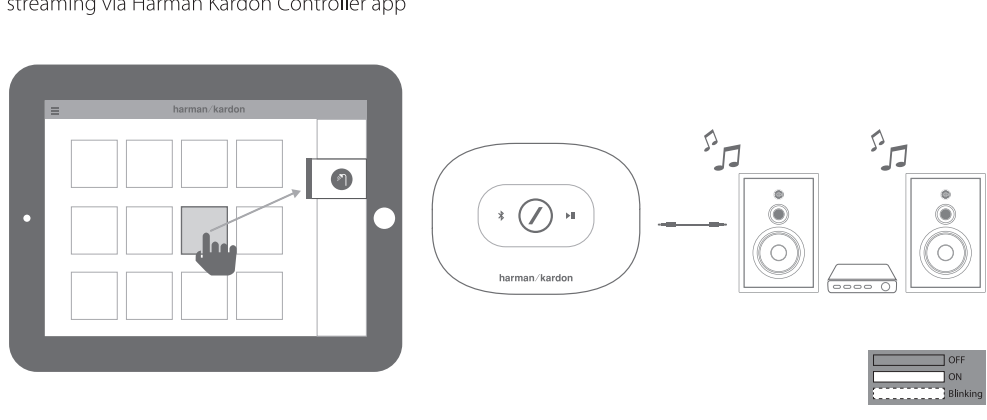

Wi-Fi streaming via Harman Kardon Controller app