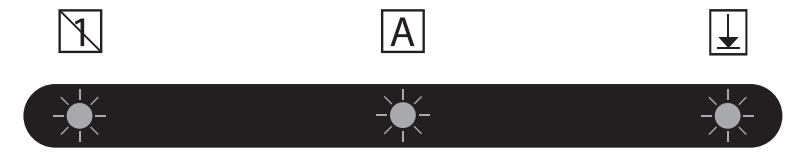

LED Lights

CKU200 + KU200