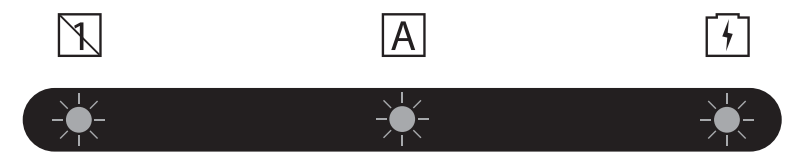

KEYBOARD + MOUSE

CKU200
CKW200
KU200

Quick Installation Guide
Schnellinstallationsanleitung
Guide d'installation rapide
Guía de instalación rápida
Guida all'installazione rapida
Verkorte installatiegids

F-Keys

FN + F1= 🎵	FN + F5= ⏮	FN + F9= 🏠
FN + F2= 🔊-	FN + F6= ⏭	FN + F10= ✉️
FN + F3= 🔊+	FN + F7= ▶️/⏸	FN + F11= 🖨️
FN + F4= 🚫	FN + F8= ■	FN + F12= ★

LED Lights

CKU200 + KU200

CKW200

CKW200 Only

1

2

3

Reset • Zurückstellen • Réinitialiser • Reiniciar • Reset • Resetten