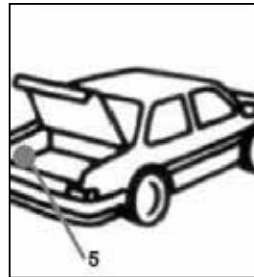

Kleurcode Vauxhall

Onderstaand vind je een overzicht van de types Vauxhall die gangbaar zijn en waarvoor deze informatie geldt.

Meriva	Insignia	Vivaro	Tigra	GT	Mokka-X
Movana	Omega	Zafira	Campo	Agila	Karl
Astra	Speedster	Antara	Frontera	Adam	Cascade
Combo	Vectra	Signum	Sintra	Mokka	Grandland-X
Corsa					

Locaties kleurcode Vauxhall

In onderstaande afbeeldingen ziet u een aantal schematische weergaven waarmee wij laten zien waar u de kleurcode van de Vauxhall kunt achterhalen.

U ziet in het lijstje hieronder waar u voor welk type Vauxhall de kleurcode treft.

Meriva, Movano (Bij de passagiers deur)

Astra, Combo, Corsa, Insignia, Omega, Speedster, Vectra, Viraro, Zafira

Antara, Astra, Corsa, Meriva, Signum, Tigra, Mokka, Mokka-X, Karl (Onder de motorkap)

Campo, Frontera,

Sintra (In de kofferbak)

GT (In het dashboard kastje)

Agila (Bij de deur bestuurders kant)

Adam (Bodemplaat passagiers kant)