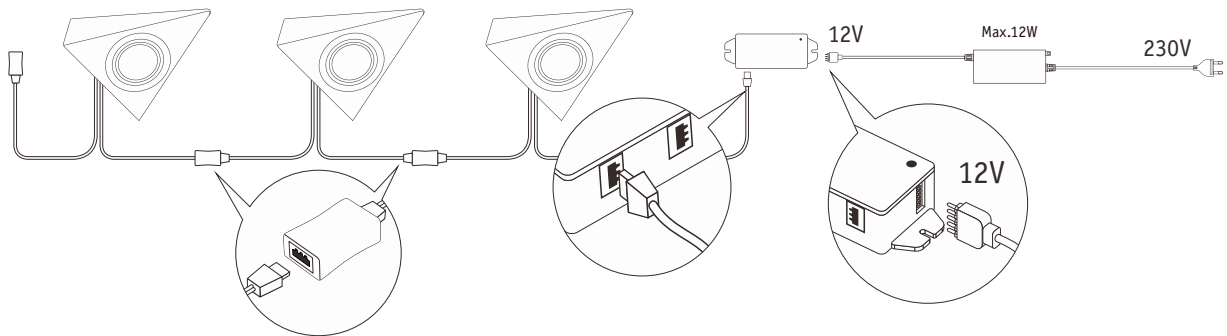

Paulmann

Safety Instructions

1, 2, 3, 4, 5, 6, 7, 8, 11, 12, 13, 14, 16, 17, 19, 20, 22, 23, 24, 25, 26, 27, 28, 29, 33, 34;

Info

www.paulmann.com

Paulmann Licht GmbH
Quezinger Feld 2
31832 Springe
Germany

www.paulmann.com

Art.-Nr.: 999.74

(+MA 326)PEO 04/20

A1

A2

B

C

D

E

F1

F2

Not incl.

Paulmann
Art.Nr:999.76