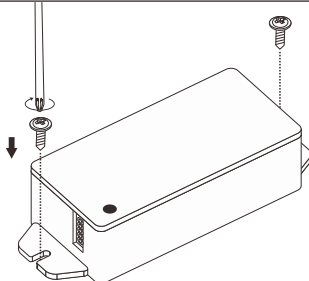

E

F1

F2

Not incl.

Paulmann
Art.Nr:999.76

Function of keys

Code Matching

(Press the "ON" button one time within 5s of connecting to the controller)