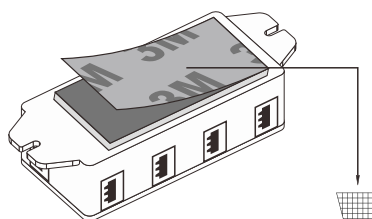

E

F1

F2

Not incl.

Paulmann
Art.Nr:999.76

Function of keys

Code Matching

(Press the "ON" button one time within 5s of connecting to the controller)