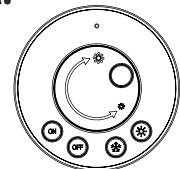

E

F1

F2

Not incl.

Paulmann
Art.Nr:999.76

Function of keys

Code Matching

(Press the "ON" button one time within 5s of connecting to the controller)

One remote control can control countless controller (99946/99947/99948), but a controller (99946/99947/99948) can be only controlled by 4 pcs remote control.

Code Clearing

(Press the "NO" button three times within 5s of cancelling the connection to the controller)