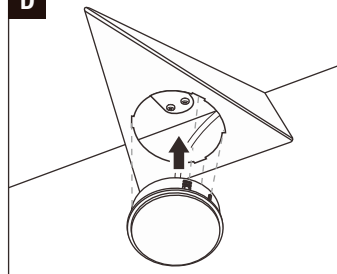

E

F1

F2

Not incl.

Paulmann
Art.Nr:999.76

Function of keys

Code Matching

(Press the "ON" button one time within 5s of connecting to the controller)