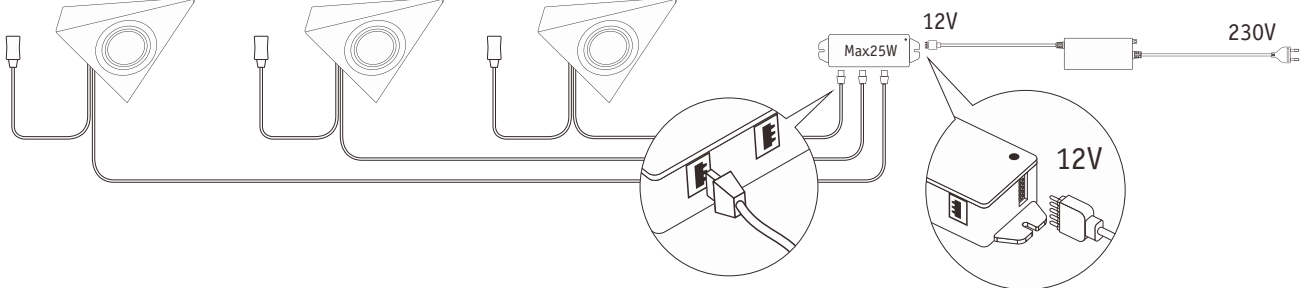

Paulmann

Safety Instructions

1, 2, 3, 4, 5, 6, 7, 8, 11, 12, 13, 14, 16, 17, 19, 20, 22, 23, 24, 25, 26, 27, 28, 29, 33, 34;

Info

www.paulmann.com

Paulmann Licht GmbH
Quezinger Feld 2
31832 Springe
Germany

www.paulmann.com

Art.-Nr.: 999.74

(+MA 326)PEO 04/20

A1

A2

B

C

D

E

F1

F2

Not incl.

Paulmann
Art.Nr:999.76