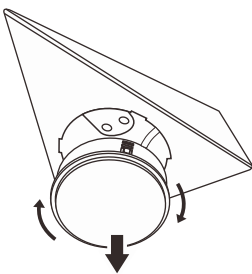

Paulmann

Safety Instructions

1, 2, 3, 4, 5, 6, 7, 8, 11, 12, 13, 14, 16, 17, 19, 20, 22, 23, 24, 25, 26, 27, 28, 29, 33, 34;

Info

www.paulmann.com

Paulmann Licht GmbH
Quezinger Feld 2
31832 Springe
Germany

www.paulmann.com

Art.-Nr.: 999.74

(+MA 326)PEO 04/20

A1

A2

B

C

D

E

F1

F2

Not incl.

Paulmann
Art.Nr:999.76