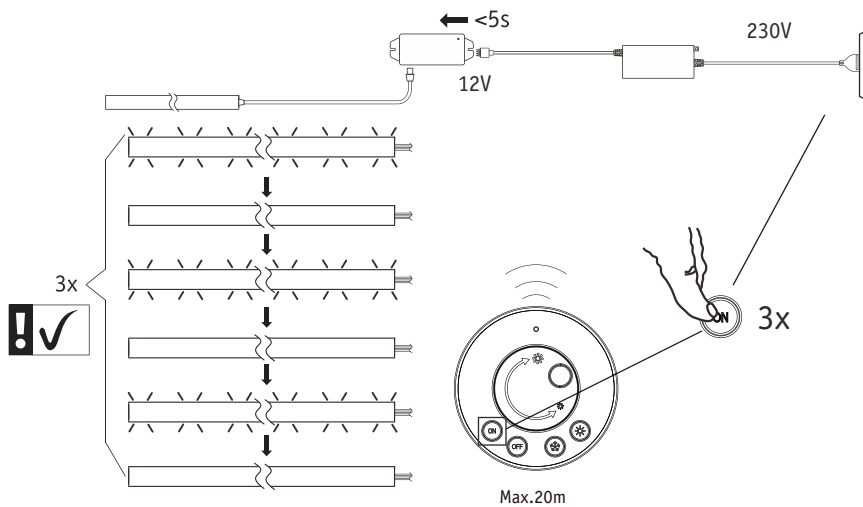

E

F1

F2

Not incl.

Paulmann
Art.Nr:999.76

Function of keys

Code Matching

(Press the "ON" button one time within 5s of connecting to the controller)

One remote control can control countless controller (99946/99947/99948), but a controller (99946/99947/99948) can be only controlled by 4 pcs remote control.

Code Clearing

(Press the "NO" button three times within 5s of cancelling the connection to the controller)