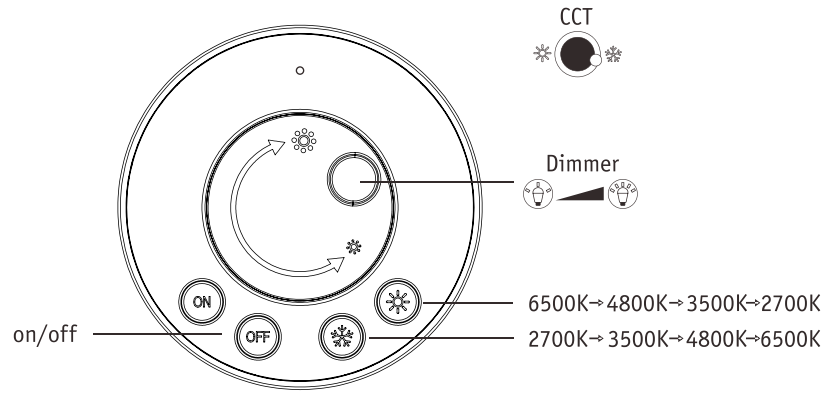

E

F1

F2

Not incl.

Paulmann
Art.Nr:999.76

Function of keys

Code Matching

(Press the "ON" button one time within 5s of connecting to the controller)

One remote control can control countless controller (99946/99947/99948), but a controller (99946/99947/99948) can be only controlled by 4 pcs remote control.

Code Clearing

(Press the "NO" button three times within 5s of cancelling the connection to the controller)