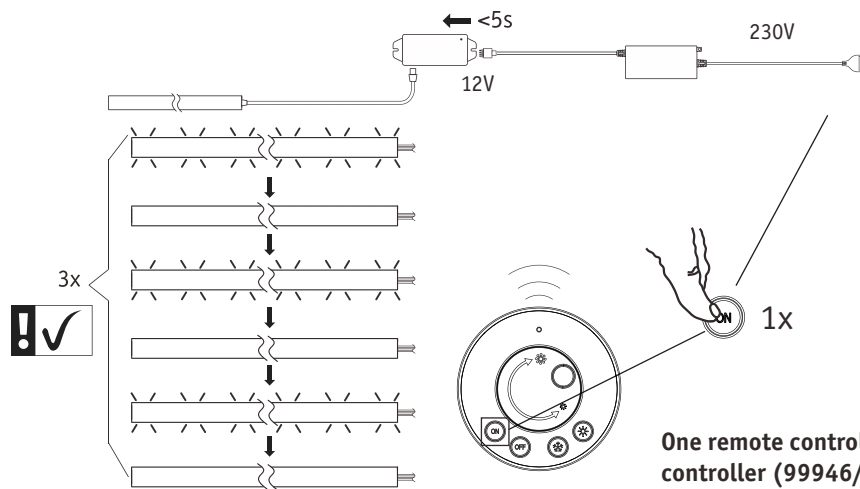

E

F1

F2

Not incl.

Paulmann
Art.Nr:999.76

Function of keys

Code Matching

(Press the "ON" button one time within 5s of connecting to the controller)

One remote control can control countless controller (99946/99947/99948), but a controller (99946/99947/99948) can be only controlled by 4 pcs remote control.

Code Clearing

(Press the "NO" button three times within 5s of cancelling the connection to the controller)