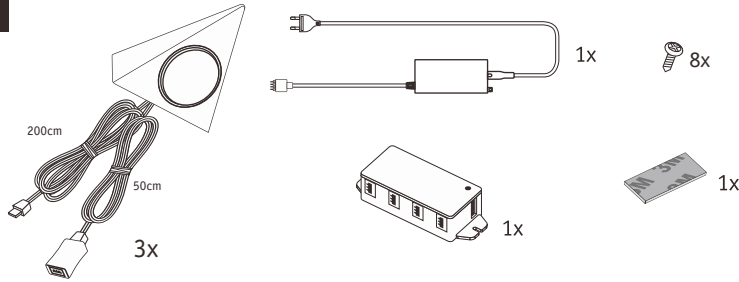

Paulmann

Safety Instructions

1, 2, 3, 4, 5, 6, 7, 8, 11, 12, 13, 14, 16, 17, 19, 20, 22, 23, 24, 25, 26, 27, 28, 29, 33, 34;

Info

www.paulmann.com

Paulmann Licht GmbH
Quezinger Feld 2
31832 Springe
Germany

www.paulmann.com

Art.-Nr.: 999.74

(+MA 326)PEO 04/20

A1