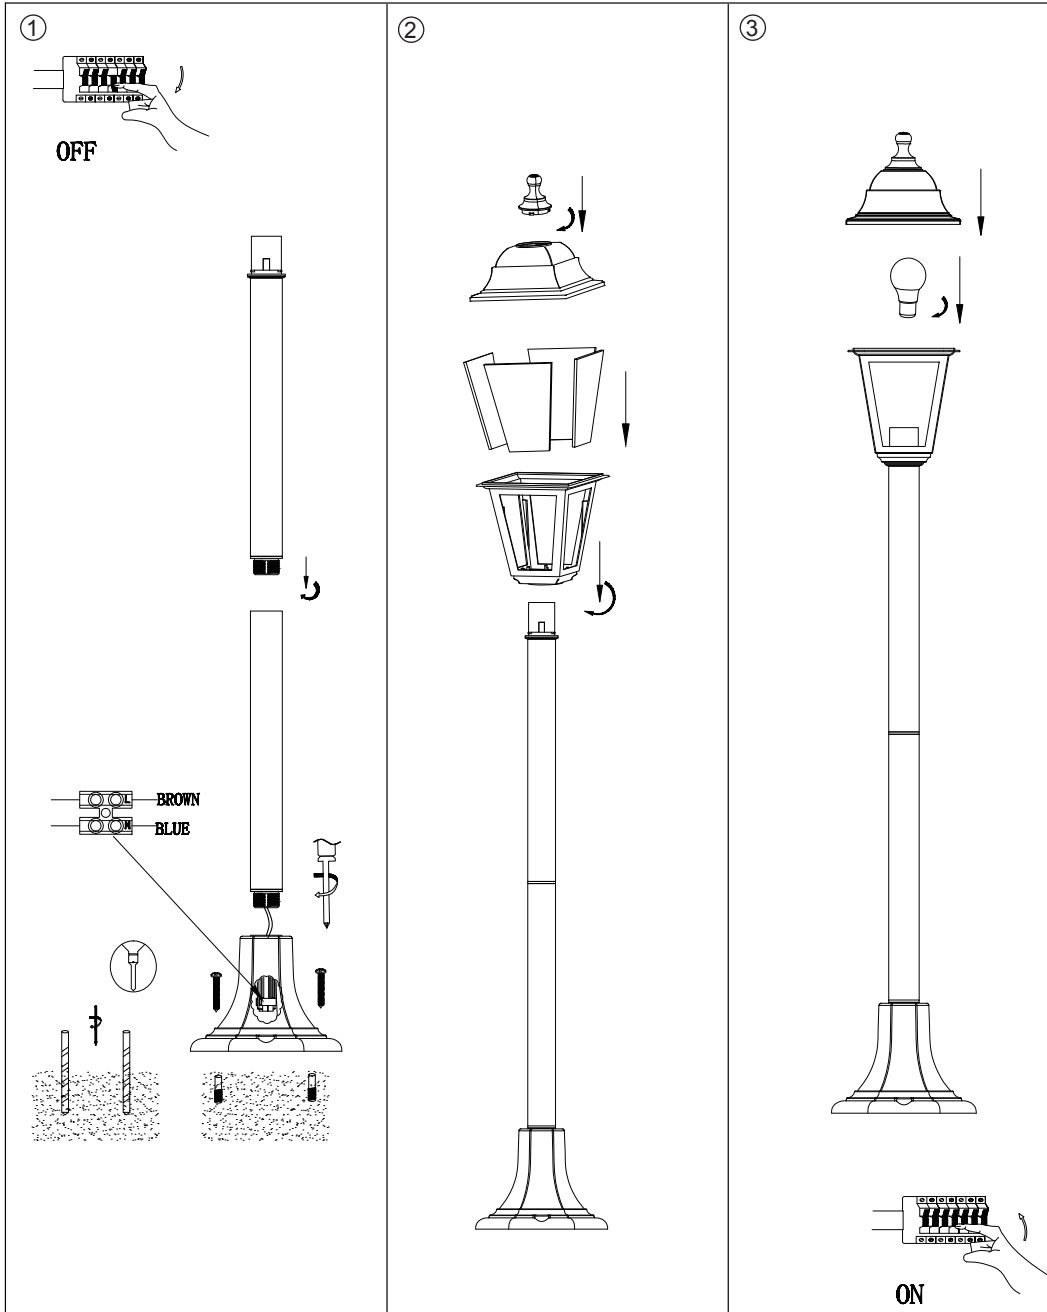

# INSTRUCTION MANUAL

Capital P100  
103216 / 103217

Overall Size:

15CM

122CM

19CM