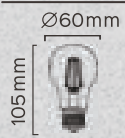

6.7*6.7*12.2cm

LED Filament A60
40W=5W 380LM E27

LED Filament A60
5WATT 380LUMEN

A60 E27 5W 380Lm 2200K
Gold Dimmable

02430

380
LUMEN

40W=5WATT

220-240VOLT

>50000X

20000H

BEAM ANGLE 330°

40W=5WATT

E 27

CRI>80

Re-order? Go to
www.luedd.com
and use article number 02430