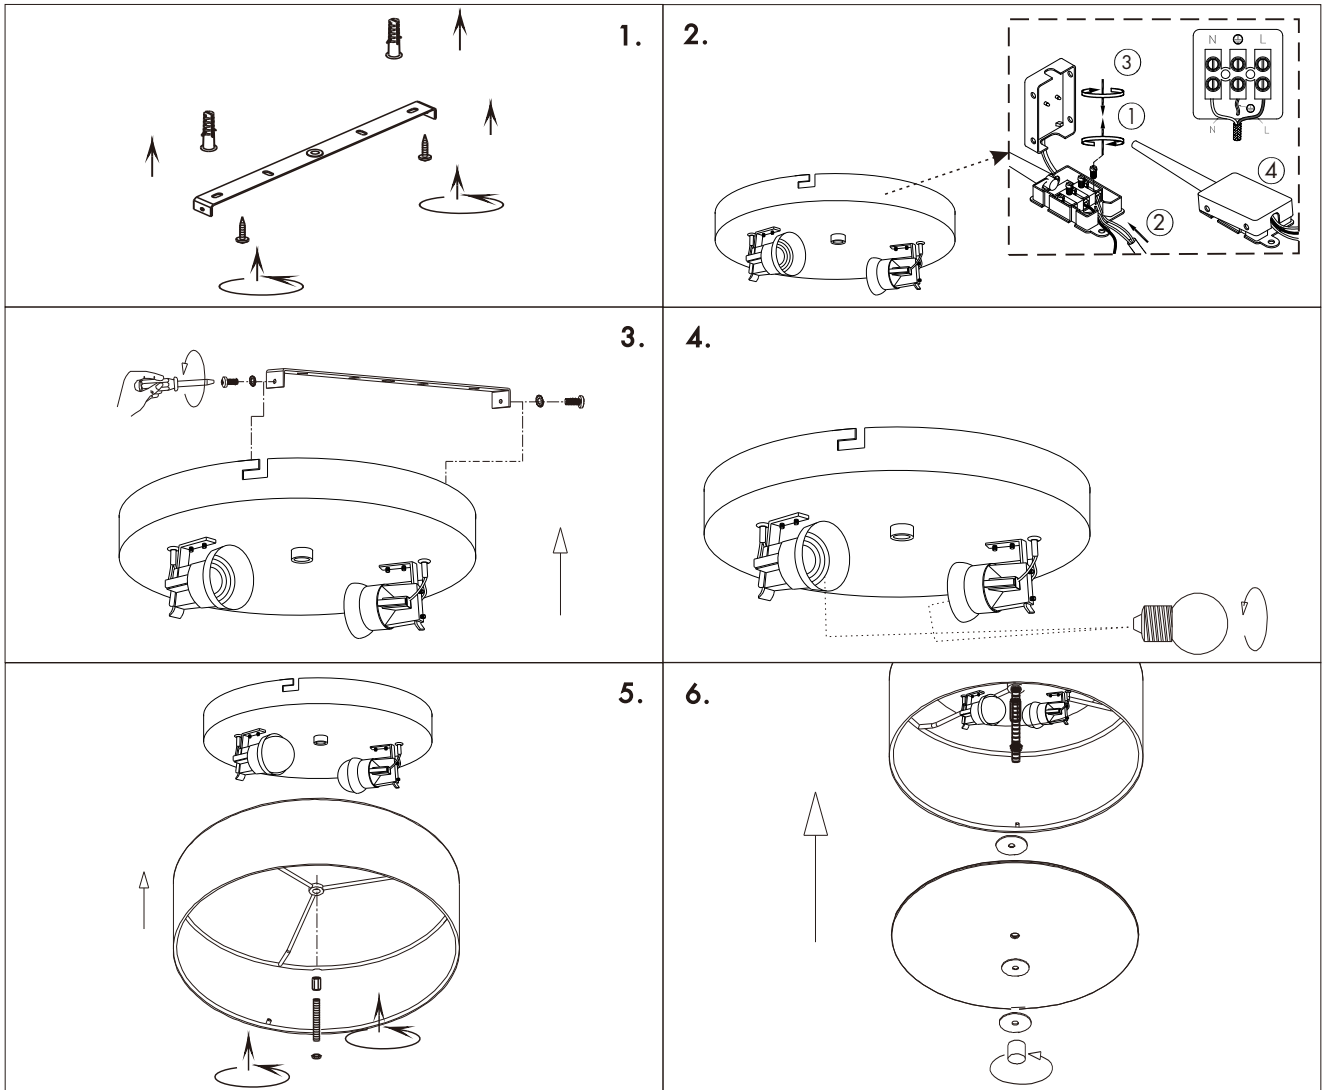

INSTRUCTION MANUAL

Drum CL Jute

Drum CL 30 Jute
Ceiling plate: 2xE27

Overall size:

Drum CL 50 Jute
Ceiling plate: 4xE27

Overall size:

Drum CL 70 Jute
Ceiling plate: 6xE27

Overall size: