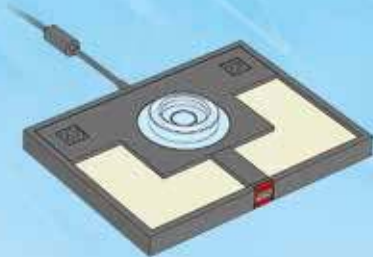

+

Start game
Spiel starten
Commencer à jouer

Start spillet
Game starten
Starta spelet

Aloita peli
Iniciar juego
Avvia il gioco

Download the latest game content to use this character

- Lade dir die neusten Spielinhalte herunter, um diese Figur zu benutzen
- Télécharge le contenu le plus récent du jeu pour utiliser ce personnage
- Download det nyeste spilindhold for at bruge denne figur
- Download de nieuwste game-inhoud om deze figuur te kunnen gebruiken
- Ladda ner det senaste spelinnehållet för att använda den här karaktären
- Last ned det nyeste spillinnholdet for å ta i bruk denne figuren
- Pääset käyttämään tätä hahmoa lataamalla pelin uusimman sisällön
- Descarga la última actualización de contenido para usar este personaje
- Scarica gli ultimi contenuti del gioco per usare questo personaggio