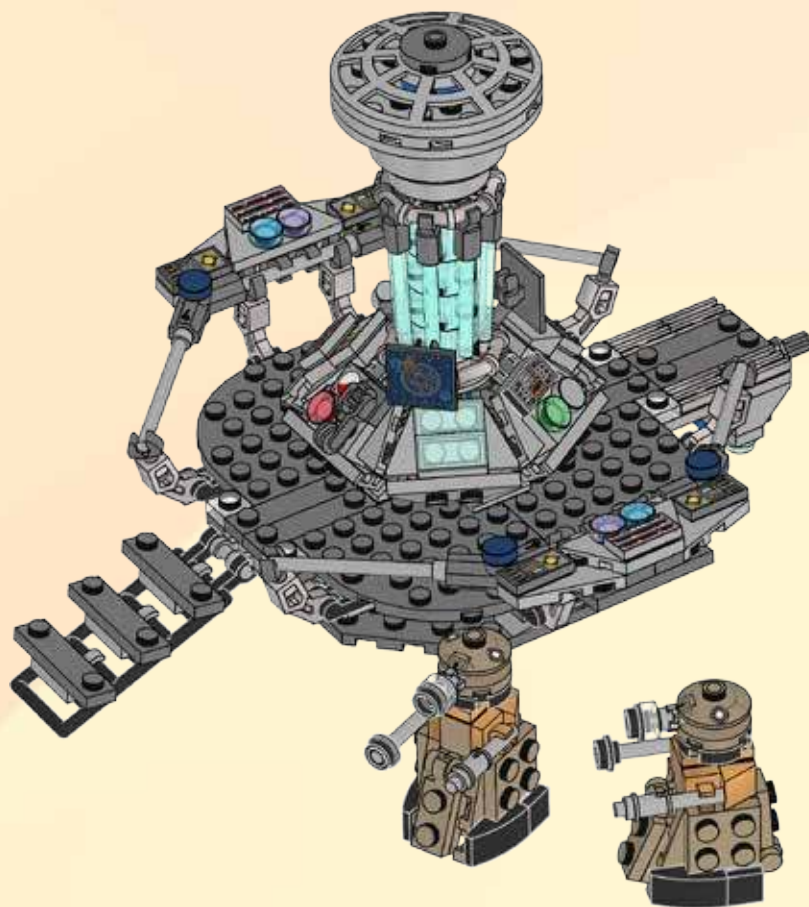

2

3

4

5

6

The exterior of the TARDIS should change to match its environment, but its "Chameleon Circuit" developed a fault.

This product started out with a great project idea submitted by Andrew Clark and was transformed into a true LEGO® model by LEGO Product Designer Samuel Johnson and LEGO Graphic Designer Adam Corbally.