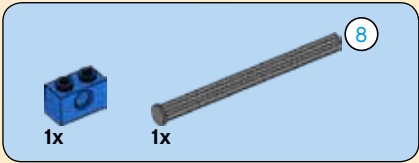

The Doctor never travels without his sonic screwdriver; the multi-purpose tool that can unlock doors, scan bodies and track alien life.

2x

4x

7

1

2

3

2x