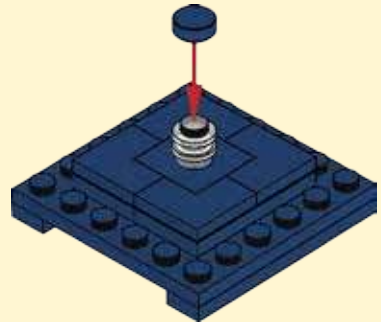

2

3

4

5

6

The exterior of the TARDIS should change to match its environment, but its "Chameleon Circuit" developed a fault.

This product started out with a great project idea submitted by Andrew Clark and was transformed into a true LEGO® model by LEGO Product Designer Samuel Johnson and LEGO Graphic Designer Adam Corbally.