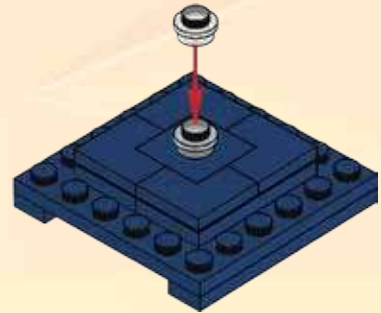

2

3

4

5

6

The exterior of the TARDIS should change to match its environment, but its "Chameleon Circuit" developed a fault.

This product started out with a great project idea submitted by Andrew Clark and was transformed into a true LEGO® model by LEGO Product Designer Samuel Johnson and LEGO Graphic Designer Adam Corbally.