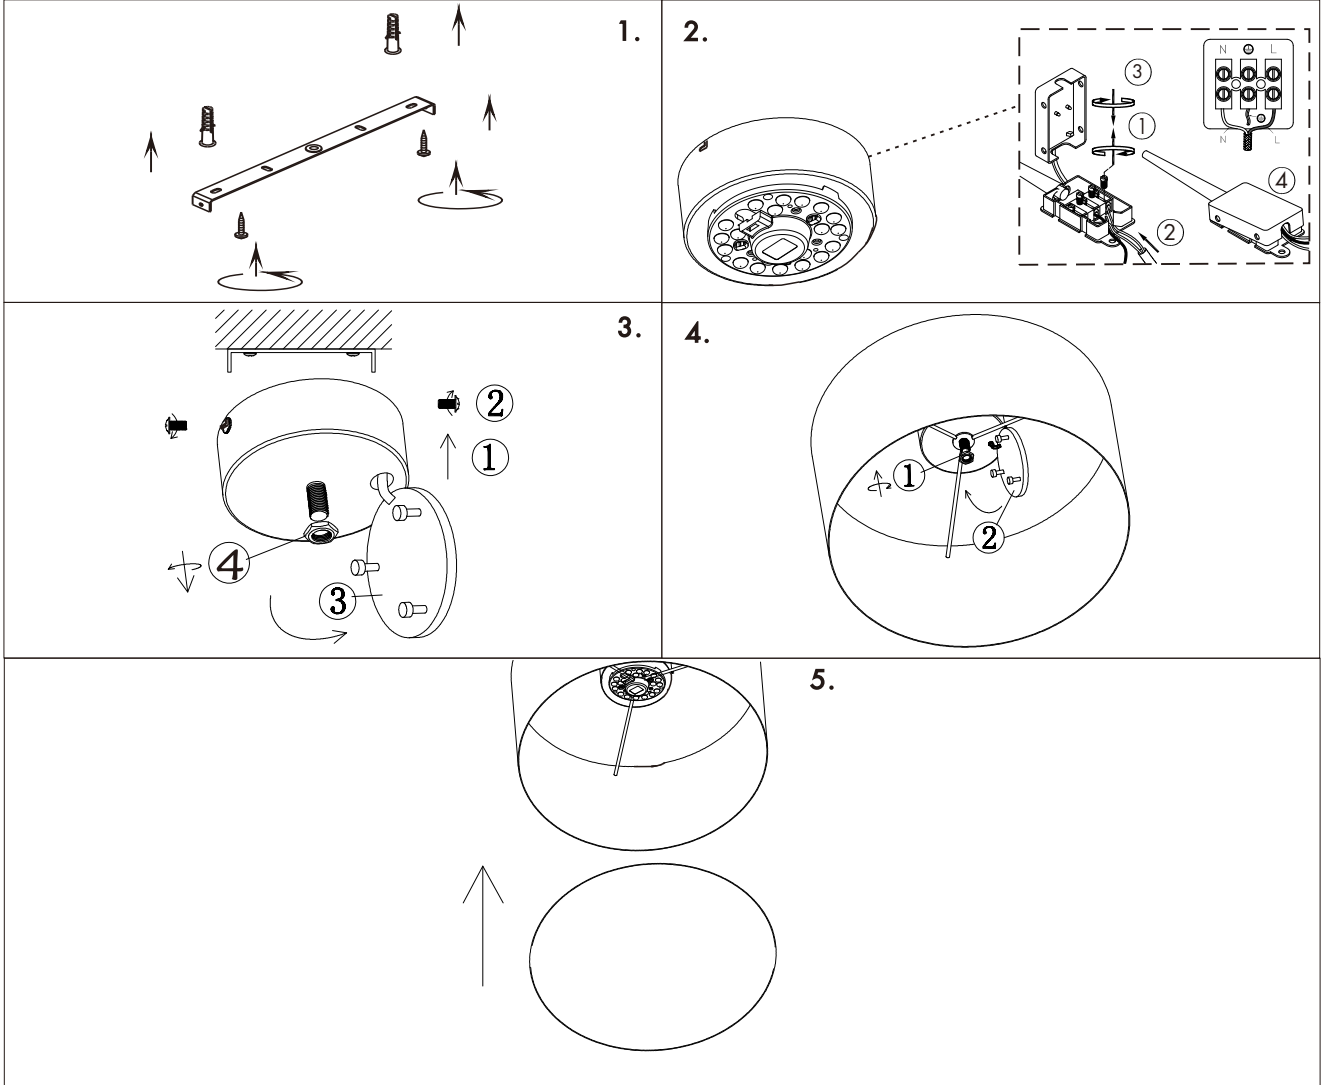

## Drum CL LED

Drum CL LED 30

Ceiling plate: LED Module 10W

Overall size:

12cm

30cm

This item contains changeable LED module

|       |        |
|-------|--------|
| 950   | LM     |
| 10    | W      |
| 2700  | K      |
| >80   | CRI    |
| 30000 | H      |
| 30000 | ON/OFF |

|       |        |
|-------|--------|
| 1900  | LM     |
| 20    | W      |
| 2700  | K      |
| >80   | CRI    |
| 30000 | H      |
| 30000 | ON/OFF |

Drum CL LED 40

Ceiling plate: LED Module 20W

Overall size:

12cm

40cm