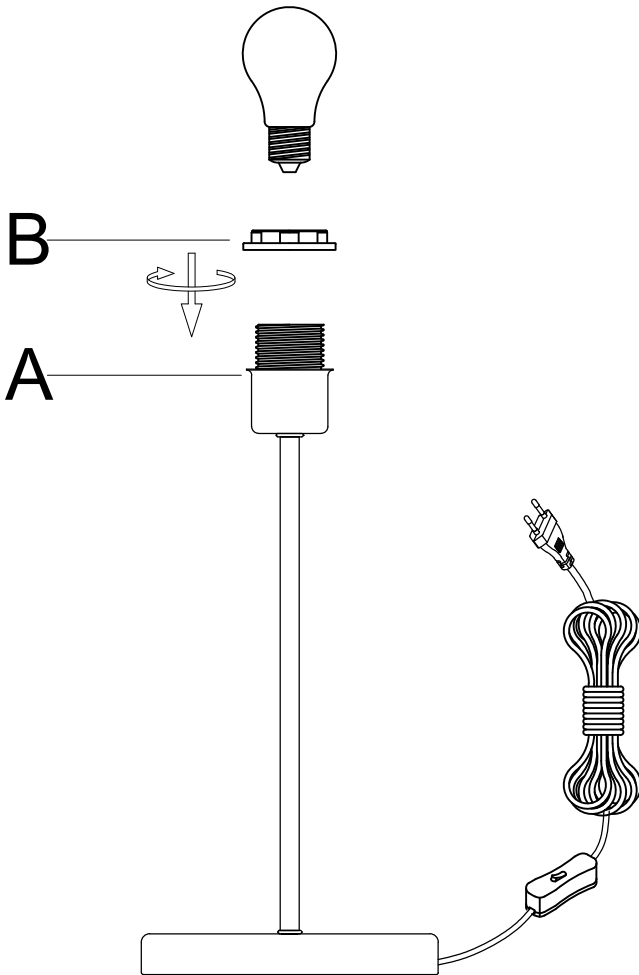

INSTRUCTION MANUAL

Kaso TL Brass
93708

Overall Sizes: