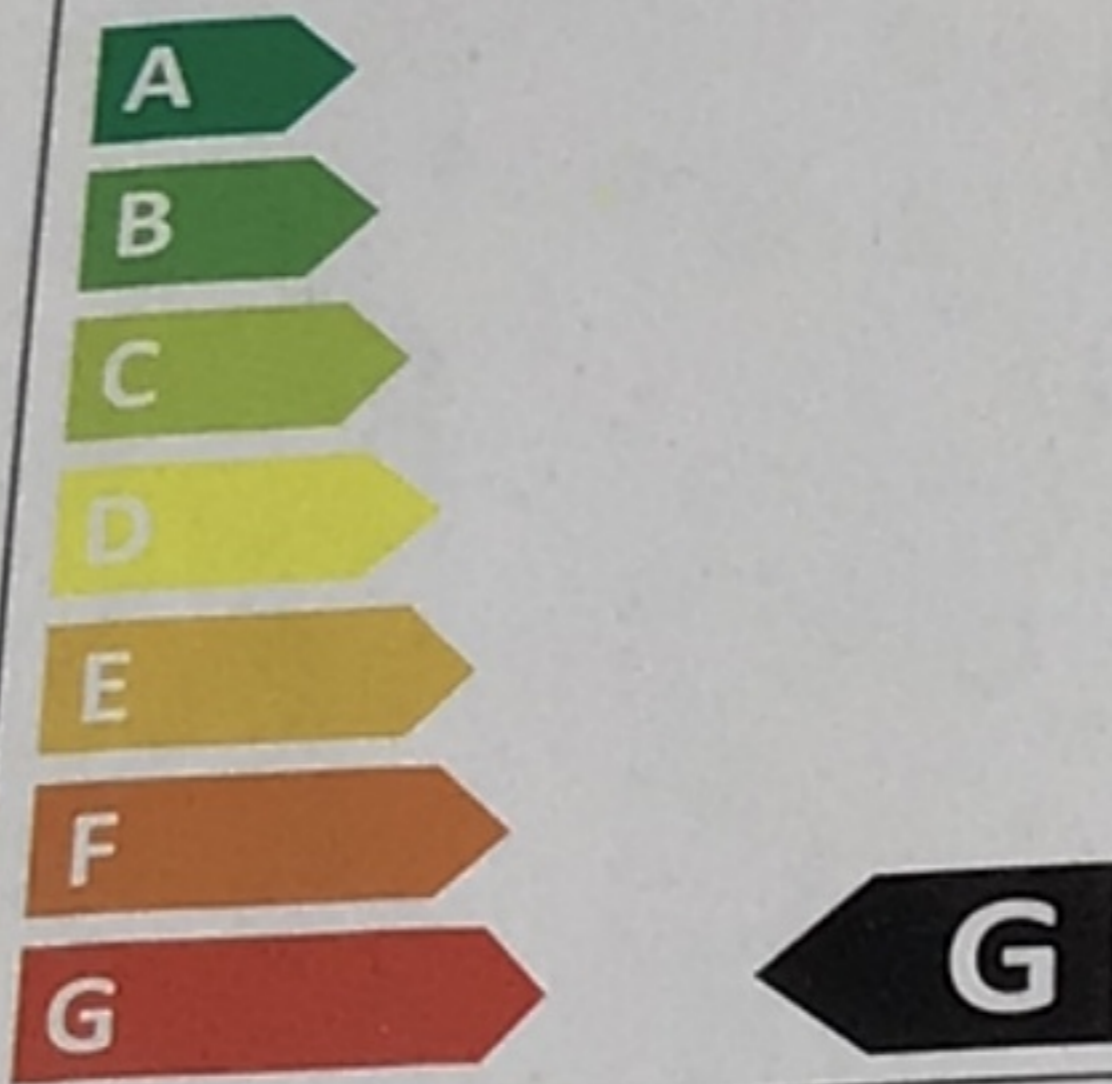

CLEAR SOFT G

Information

V•Hz	220-240 V•50 Hz
mA	11
Watt (W)	2,5
Lumen (lm _{360°})	150
Kelvin (K)	2200
Ra	90
Lifetime (h)	15 000
Base	E14
Dimmer compatible; startrading.com/dimmer	

 **ENERG** 
STAR TRADING AB
338-35

LED
LONG LIFE
LESS ENERGY

Dimmer
compatible

3
kWh/1000h

2019/2015

CE

STAR[®]
TRADING

Art. No. 338-35

Star Street 1, 51250 SVENJUNGA, Sweden
www.startrading.com