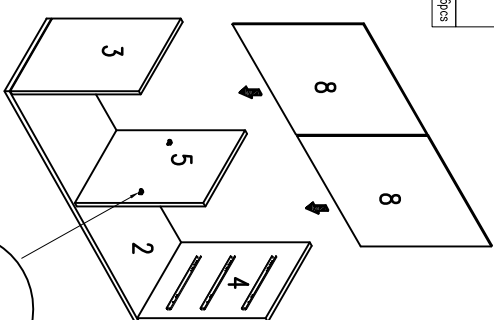

# B007GS02/52/82

NO.	SIZE	QTY
1	1182*396*19	1
2	1182*396*19	1
3	578*396*19	1
4	578*396*19	1
5	578*376*18	1
6	562*357*18	1
7	574*568*18	1
8	588*672*6	2
9	568*190*18	3
10/13	350*130*12	6
11	512*130*12	3
12	522*344*6	3

A	bit head	2set	B	φ18*10*20	4pcs	C	M4*22	4PCS
D	M6*42	12pcs	E	φ15*13.5	12pcs	F	φ8*30	12pcs
G	M3.5*12	24PCS	H	M4*30	12PCS	I	φ12*18	12pcs
J	/	4set	K	/	8set	L	/	1set
M	300mm	3PA	N	WB0090H150	4pcs	O	WB0080H150	1pcs
P	M6*16	19pcs						

STEP 1:

M	300mm	6PCS	G	M3.5*12	2PCS
---	-------	------	---	---------	------

STEP 2:

I	/	4set	D	M6*42	6pcs	E	φ15*13.5	6pcs	F	φ8*30	6pcs
---	---	------	---	-------	------	---	----------	------	---	-------	------

STEP 5:

STEP 6:

A	big hand	Zaet	B	φ18*10*20	1pcs	C	M4*22	1PCS
---	----------	------	---	-----------	------	---	-------	------

STEP 7:

N	W80090H150	4pcs	O	W80090H150	1pcs	P	M6*16	19pcs
---	------------	------	---	------------	------	---	-------	-------