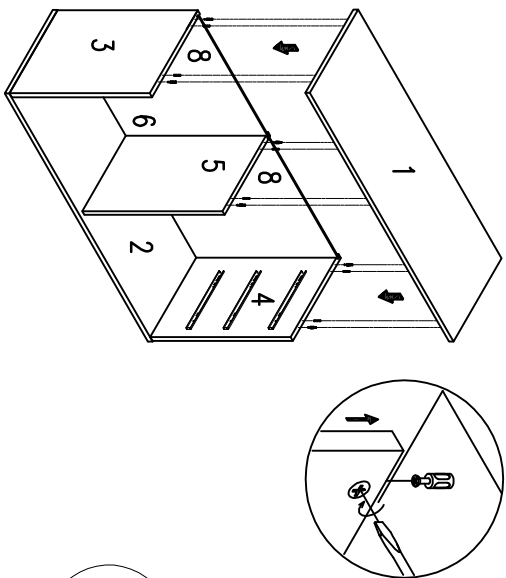

A	bit head	2set	B	φ18*10*20	4pcs	C	M4*22	4PCS
D	M6*42	12pcs	E	φ15*13.5	12pcs	F	φ8*30	12pcs
G	M3.5*12	24PCS	H	M4*30	12PCS	I	φ12*18	12pcs
J	/	4set	K	/	8set	L	/	1set
M	300mm	3PA	N	WB0090H150	4pcs	O	WB0080H150	1pcs
P	M6*16	19pcs						

STEP 1:

M	300mm	6PCS	G	M3.5*12	2PCS
---	-------	------	---	---------	------

STEP 2:

I	/	4set	D	M6*42	6pcs	E	φ15*13.5	6pcs	F	φ8*30	6pcs
---	---	------	---	-------	------	---	----------	------	---	-------	------

STEP 3:

D	M6*42	6pcs	E	φ15*13.5	6pcs	F	φ8*30	6pcs
---	-------	------	---	----------	------	---	-------	------

STEP 4:

G	M3.5*12	2PCS	H	M4*30	2PCS	I	φ12*18	2pcs	M	300mm	6PCS	B	φ18*10*20	3pcs	C	M4*22	3PCS
---	---------	------	---	-------	------	---	--------	------	---	-------	------	---	-----------	------	---	-------	------

STEP 5:

STEP 6:

A	big hand	Zaet	B	φ18*10*20	1pcs	C	M4*22	1PCS
---	----------	------	---	-----------	------	---	-------	------

STEP 7:

N	W80090H150	4pcs	O	W80090H150	1pcs	P	M6*16	19pcs
---	------------	------	---	------------	------	---	-------	-------