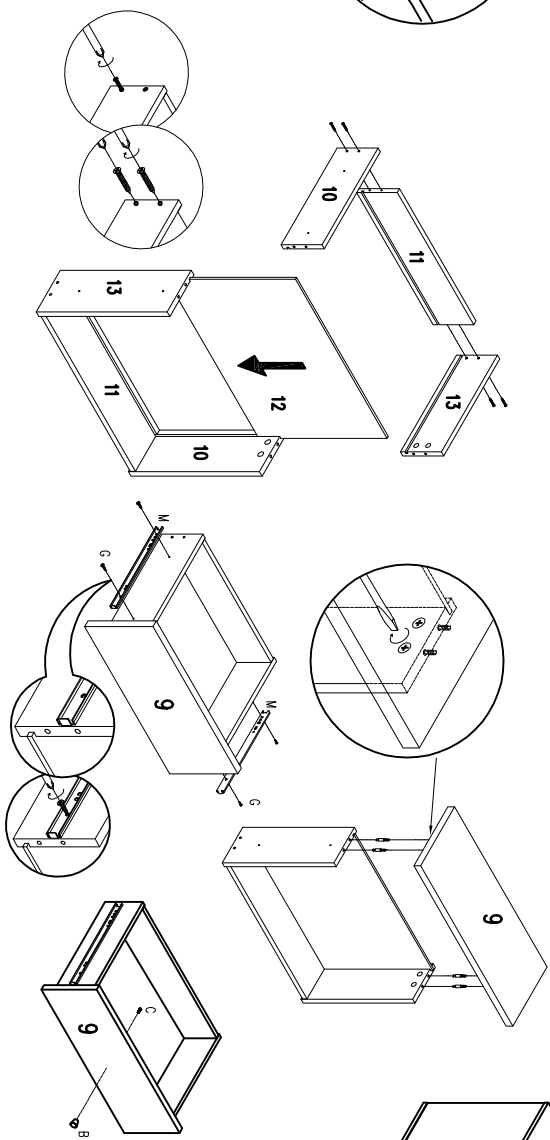

A	bit head	2set	B	φ18*10*20	4pcs	C	M4*22	4PCS
D	M6*42	12pcs	E	φ15*13.5	12pcs	F	φ8*30	12pcs
G	M3.5*12	24PCS	H	M4*30	12PCS	I	φ12*18	12pcs
J	/	4set	K	/	8set	L	/	1set
M	300mm	3PA	N	WB0090H150	4pcs	O	WB0080H150	1pcs
P	M6*16	19pcs						

STEP 1:

M	300mm	6PCS	G	M3.5*12	2PCS
---	-------	------	---	---------	------

STEP 2:

I	/	4set	D	M6*42	6pcs	E	φ15*13.5	6pcs	F	φ8*30	6pcs
---	---	------	---	-------	------	---	----------	------	---	-------	------

STEP 3:

D	M6*42	6pcs	E	φ15*13.5	6pcs	F	φ8*30	6pcs
---	-------	------	---	----------	------	---	-------	------

STEP 4:

G	M3.5*12	2PCS	H	M4*30	2PCS	I	φ12*18	2pcs	M	300mm	6PCS	B	φ18*10*20	3pcs	C	M4*22	3PCS
---	---------	------	---	-------	------	---	--------	------	---	-------	------	---	-----------	------	---	-------	------

STEP 5:

STEP 6:

A	big hand	Zaet	B	φ18*10*20	1pcs	C	M4*22	1PCS
---	----------	------	---	-----------	------	---	-------	------

STEP 7:

N	W80090H150	4pcs	O	W80090H150	1pcs	P	M6*16	19pcs
---	------------	------	---	------------	------	---	-------	-------