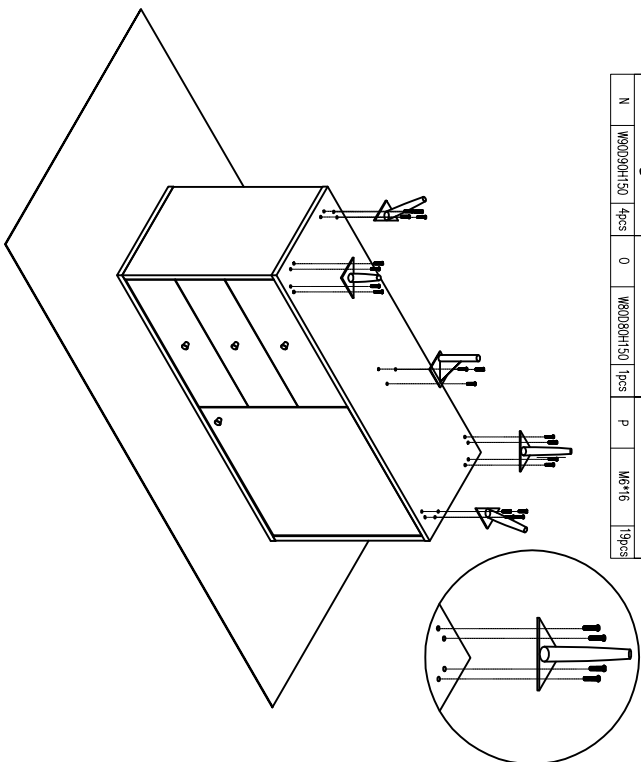

STEP 3:

D	M6*42	6pcs	E	φ15*13.5	6pcs	F	φ8*30	6pcs
---	-------	------	---	----------	------	---	-------	------

STEP 4:

G	M3.5*12	2PCS	H	M4*30	2PCS	I	φ12*18	2pcs	M	300mm	6PCS	B	φ18*10*20	3pcs	C	M4*22	3PCS
---	---------	------	---	-------	------	---	--------	------	---	-------	------	---	-----------	------	---	-------	------

STEP 5:

STEP 6:

A	big hand	Zaet	B	φ18*10*20	1pcs	C	M4*22	1PCS
---	----------	------	---	-----------	------	---	-------	------

STEP 7:

N	W80090H150	4pcs	O	W80090H150	1pcs	P	M6*16	19pcs
---	------------	------	---	------------	------	---	-------	-------