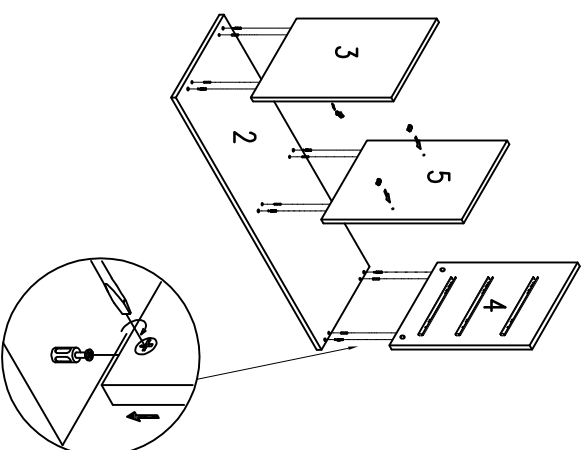

# B007GS02/52/82

NO.	SIZE	QTY
1	1182*396*19	1
2	1182*396*19	1
3	578*396*19	1
4	578*396*19	1
5	578*376*18	1
6	562*357*18	1
7	574*568*18	1
8	588*672*6	2
9	568*190*18	3
10/13	350*130*12	6
11	512*130*12	3
12	522*344*6	3

A	bit head	2set	B	φ18*10*20	4pcs	C	M4*22	4PCS
D	M6*42	12pcs	E	φ15*13.5	12pcs	F	φ8*30	12pcs
G	M3.5*12	24PCS	H	M4*30	12PCS	I	φ12*18	12pcs
J	/	4set	K	/	8set	L	/	1set
M	300mm	3PA	N	WB0090H150	4pcs	O	WB0080H150	1pcs
P	M6*16	19pcs						

STEP 1:

M	300mm	6PCS	G	M3.5*12	2PCS
---	-------	------	---	---------	------

STEP 2:

I	/	4set	D	M6*42	6pcs	E	φ15*13.5	6pcs	F	φ8*30	6pcs
---	---	------	---	-------	------	---	----------	------	---	-------	------

STEP 5:

STEP 6:

A	big hand	Zaet	B	φ18*10*20	1pcs	C	M4*22	1PCS
---	----------	------	---	-----------	------	---	-------	------

STEP 7:

N	W80090H150	4pcs	O	W80090H150	1pcs	P	M6*16	19pcs
---	------------	------	---	------------	------	---	-------	-------