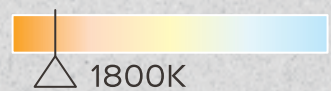

20W=4.3W 200LM E27

LED G95

4.3kWh/1000h

✓ RoHS

G95 E27 4.3W 1800K
Amber 3-Step Dimmable
02355

3-Step Dimmable

Re-order? Go to
www.luedd.com
and use article
number 02355

200
LUMEN