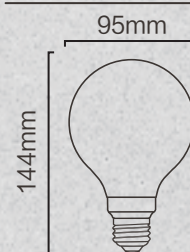

20W=4.3W 200LM E27

LED G95

4.3kWh/1000h

✓ RoHS

G95 E27 4.3W 1800K
Amber 3-Step Dimmable
02355

3-Step Dimmable

Re-order? Go to
www.luedd.com
and use article
number 02355

200
LUMEN

20W= 4.3WATT

230VOLT

>7500X

15000H

LED G95
4.3WATT 200LUMEN

20W=4.3WATT

E27
CRI>80