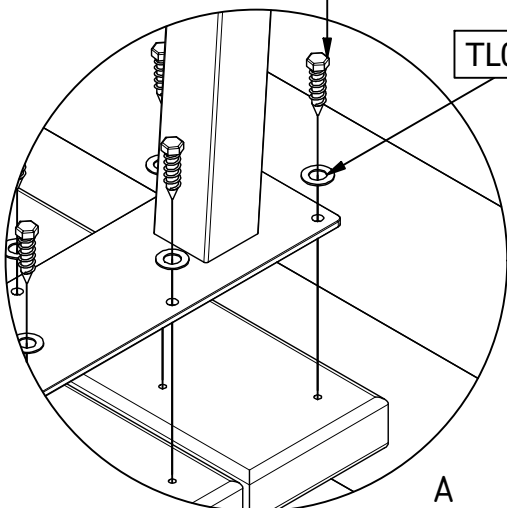

# BANCO OUTDOOR FAUTEUIL

BANCO OUTDOOR CHAIR

**wood** MADE BY

28	M8x40mm	TL000150 
1		TL000207 
28		TL000307 

1

TL000150

TL000307

A