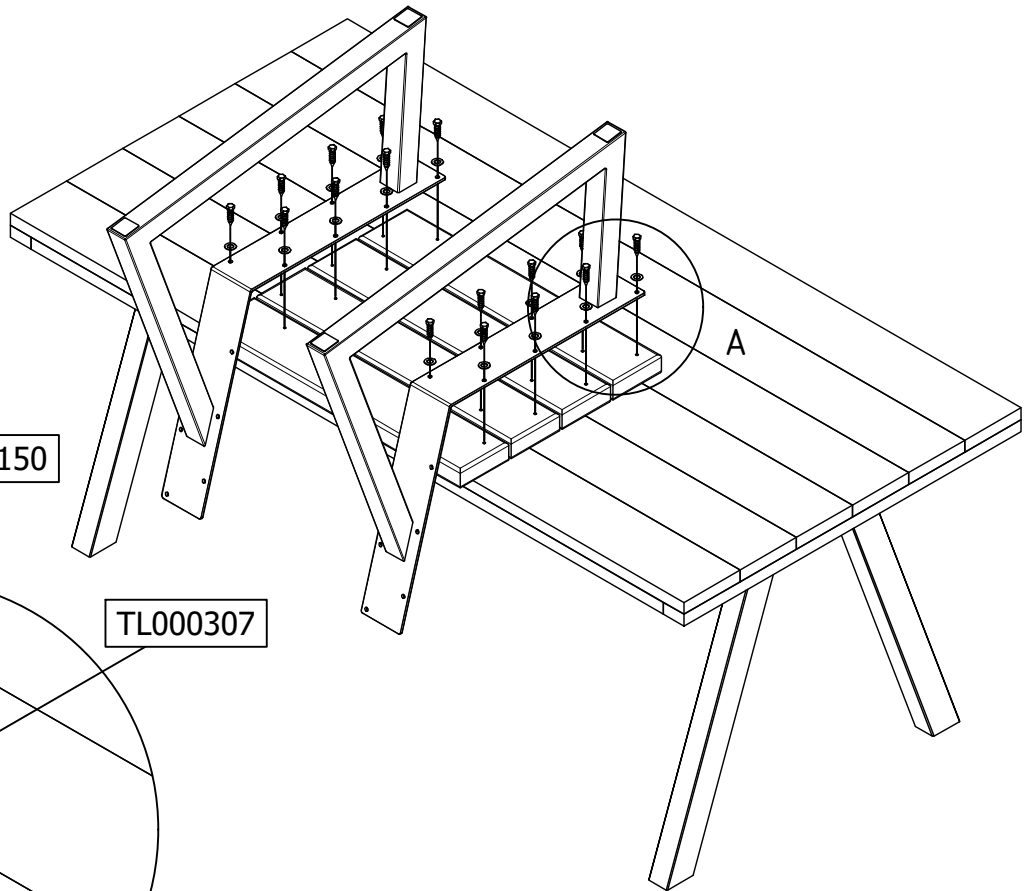

# BANCO OUTDOOR FAUTEUIL

BANCO OUTDOOR CHAIR

**wood** MADE BY

28	M8x40mm	TL000150 
1		TL000207 
28		TL000307 

1

TL000150

TL000307

A

	 TL000207 1x	 TL000307 12x	 TL000150 12x
---	--	--	--