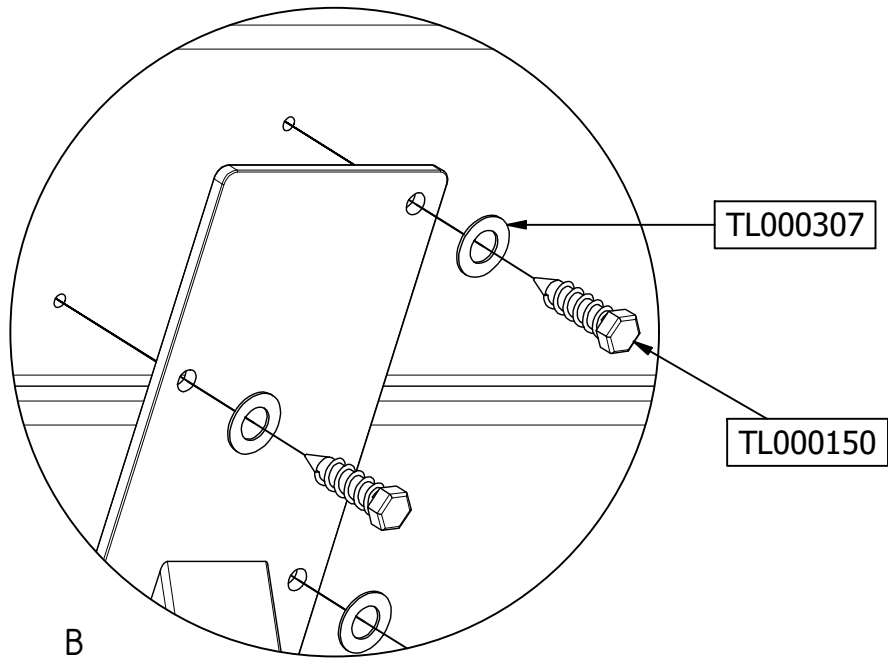

TL000207 1x	 TL000307 12x	 TL000150 12x