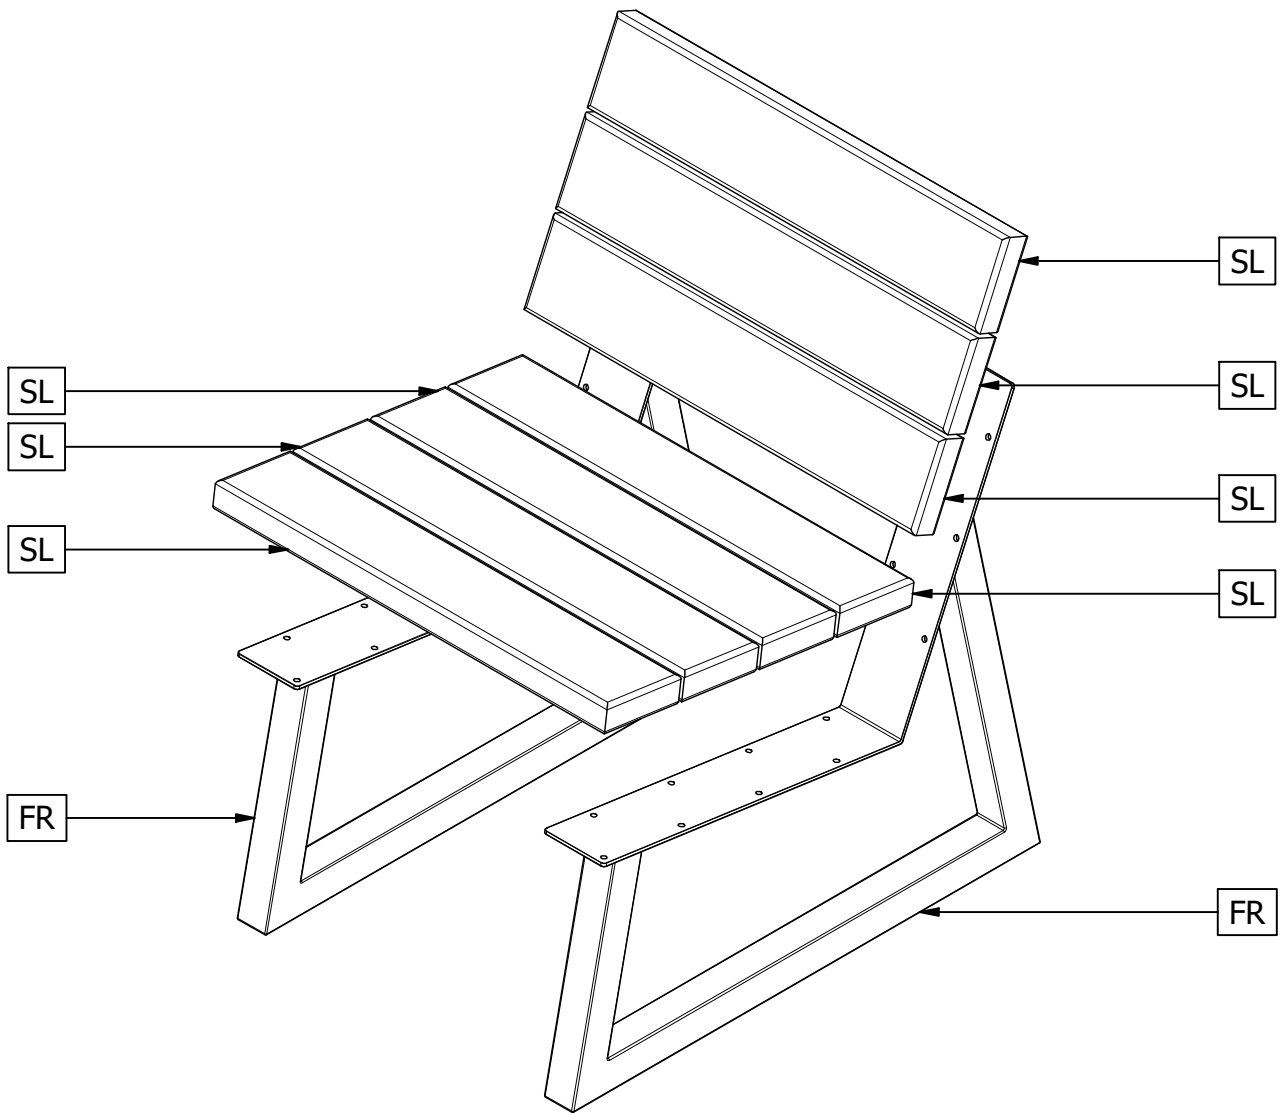

# BANCO OUTDOOR FAUTEUIL

BANCO OUTDOOR CHAIR

**wood** MADE BY

28	M8x40mm	TL000150 
1		TL000207 
28		TL000307 

1

TL000150

TL000307

A

	 TL000207 1x	 TL000307 12x	 TL000150 12x
---	--	--	--