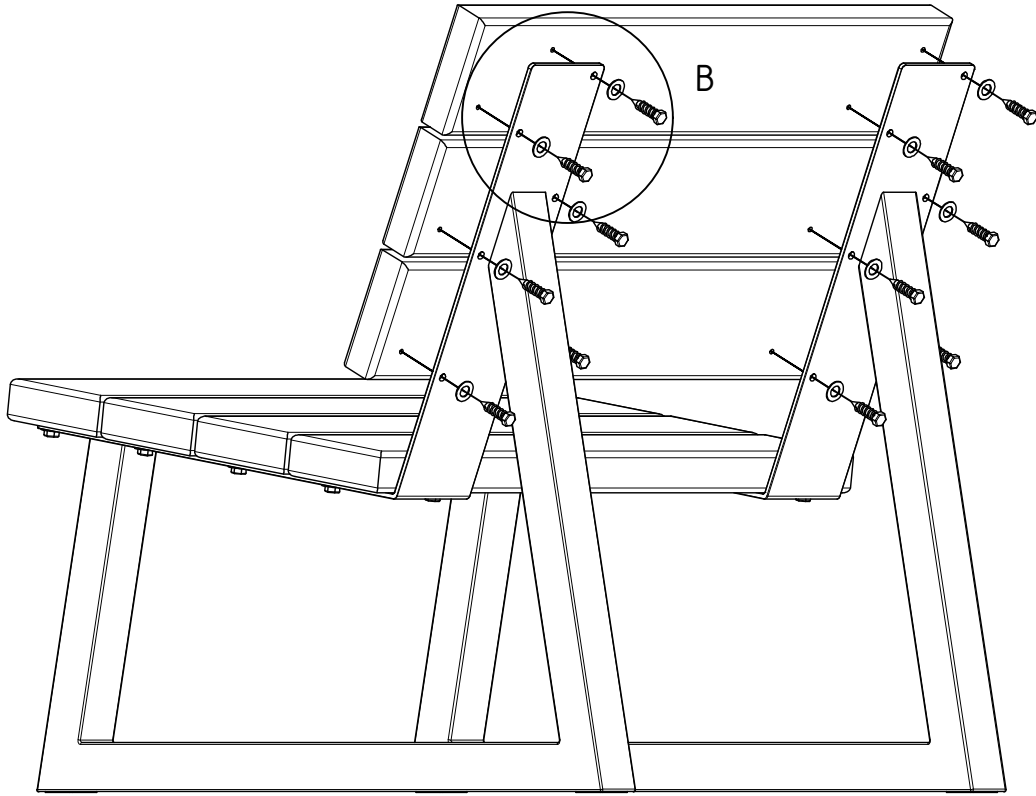

TL000207 1x	 TL000307 12x	 TL000150 12x