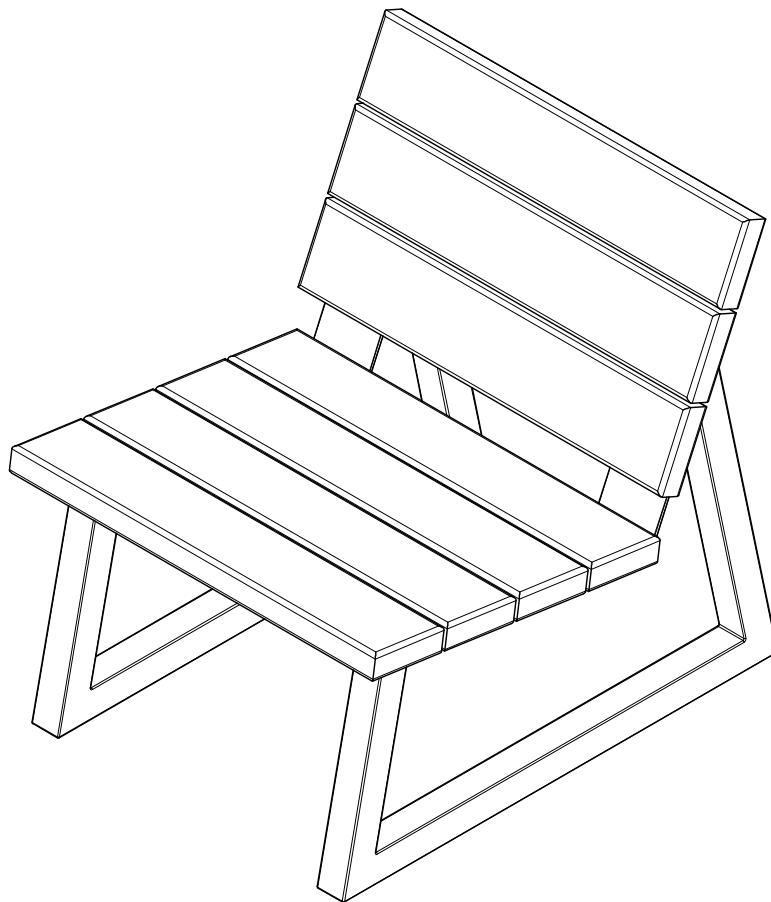

# BANCO OUTDOOR FAUTEUIL

BANCO OUTDOOR CHAIR

**wood** MADE BY

28	M8x40mm	TL000150 
1		TL000207 
28		TL000307 

1

TL000150

TL000307

A