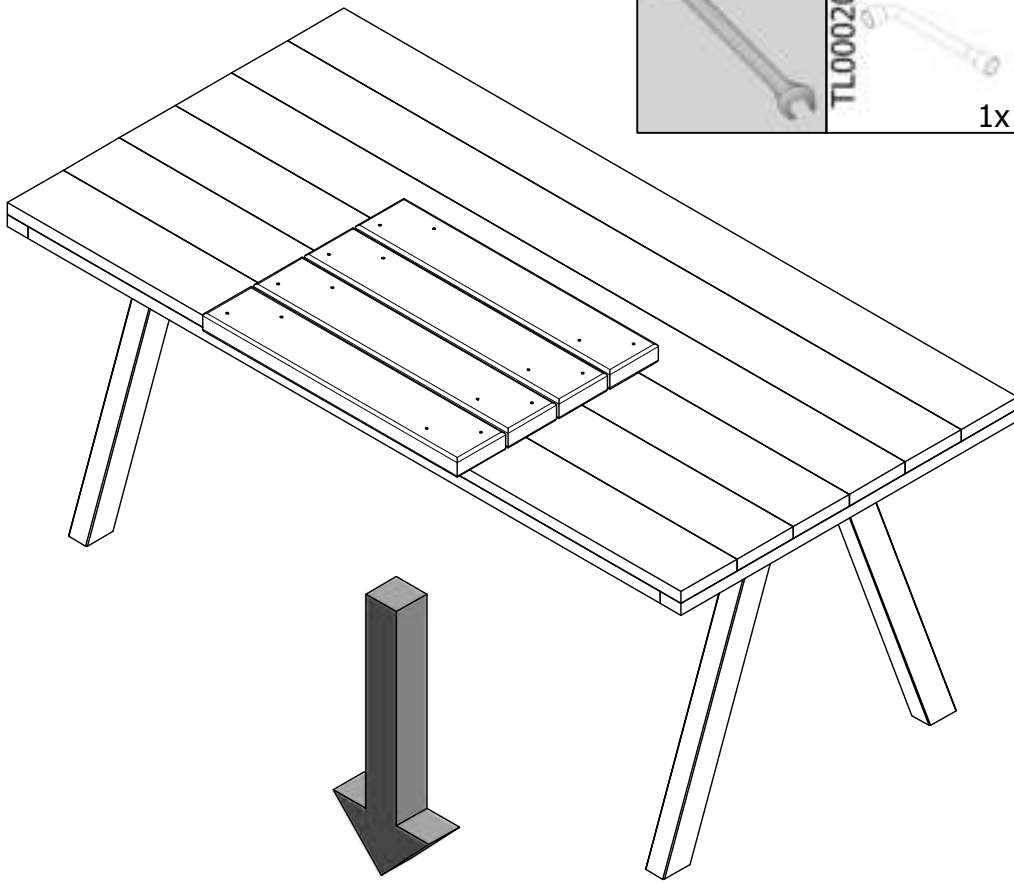

# BANCO OUTDOOR FAUTEUIL

BANCO OUTDOOR CHAIR

**wood** MADE BY

28	M8x40mm	TL000150 
1		TL000207 
28		TL000307 

1

TL000150

TL000307

A