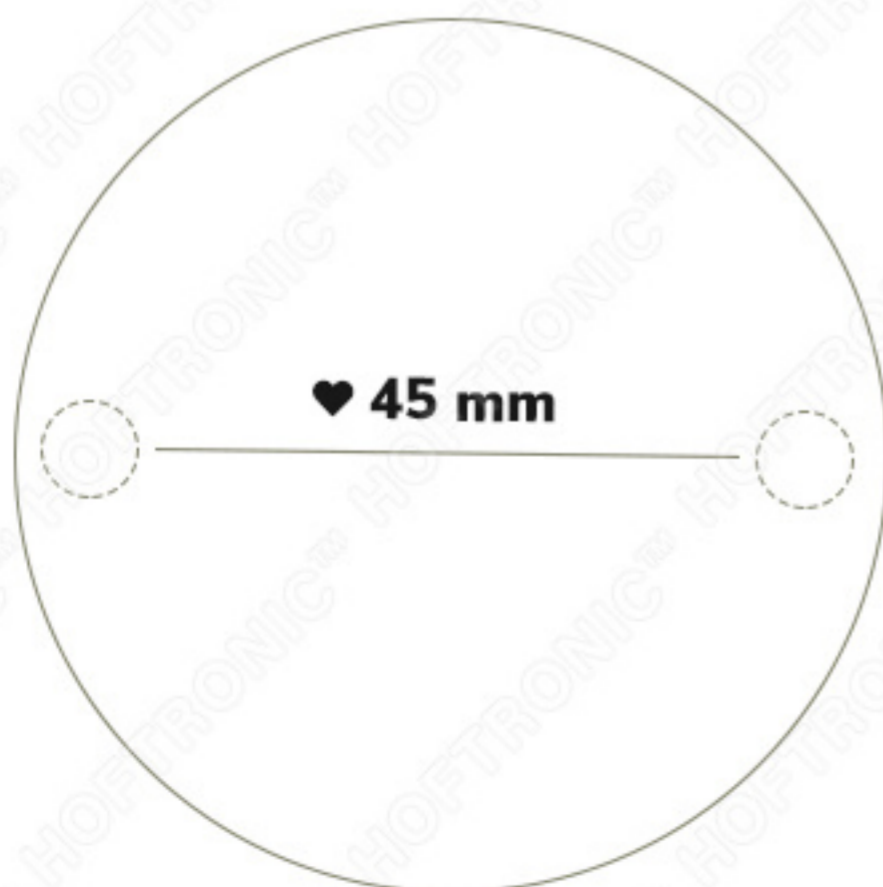

**diameter
(Ø): 5 mm**

**Cable inlet
Max: 16 mm**

HOFTRONIC™

LED Wall light 2xGU10 Max. 35W Stainless Steel
SKU:464414
POWER:GU10 MAX 2*35W
AC220-240V,50/60Hz

Made in PRC