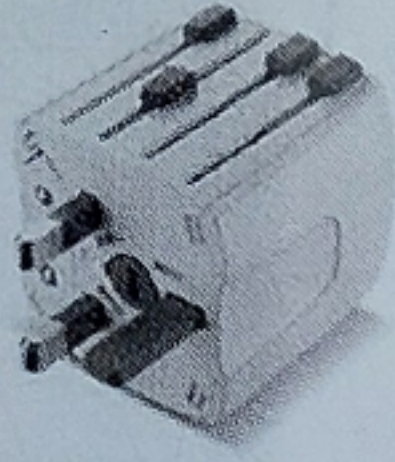

mainly used in the **UK, Ireland, Hong Kong, Malaysia and Singapore**

UK TYPE