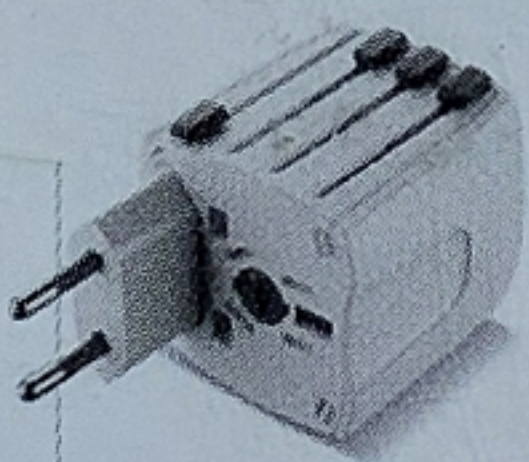

commonly used in **Europe, South America and Asia**

EU TYPE