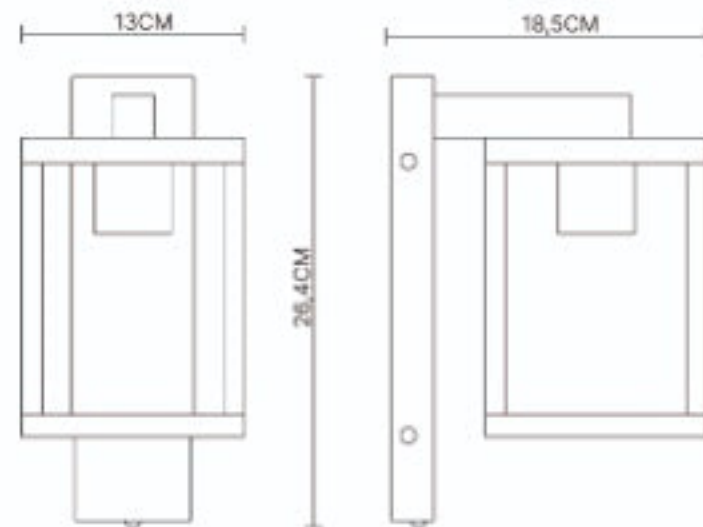

AMALIE

1140025

Excluded

- Black
- 1x E27 (excl.)
- Max. 15W
- 220-240V~60Hz

www.olucia.com
Made in China

Outdoor

Olucia
Kernreactorstraat 17
3903 LG Veenendaal
The Netherlands

2 YEAR WARRANTY
www.olucia.com/warranty