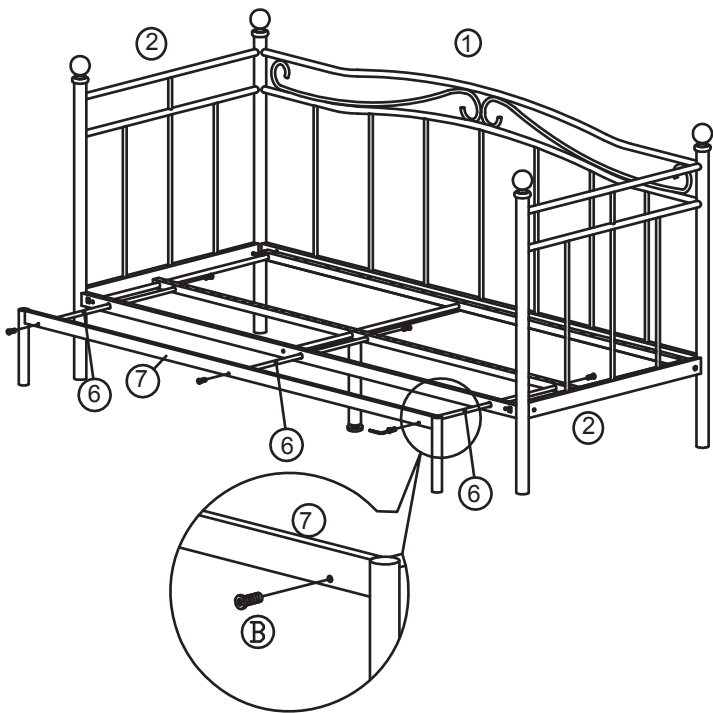

ASSEMBLY INSTRUCTION

METAL DAYBED MBD145

(A) x4  8x70mm	(B) x10  6x15mm	(C) x4  6x60mm	(D) x1  M5	(E) x1  M4	(F) x4  8x34mm
(G) x54 	(H) x4 	(I) x1  6x30mm	(J) x4 		

1

2

3

4

5