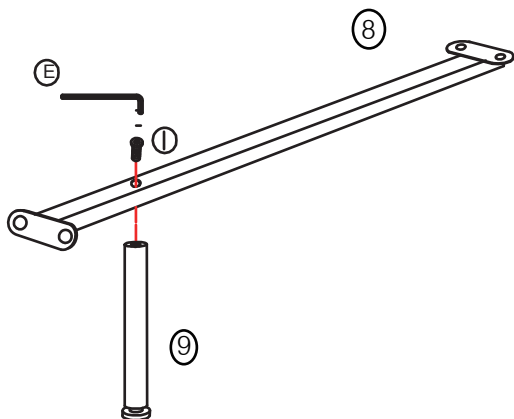

ASSEMBLY INSTRUCTION

METAL DAYBED MBD145

(A) x4  8x70mm	(B) x10  6x15mm	(C) x4  6x60mm	(D) x1  M5	(E) x1  M4	(F) x4  8x34mm
(G) x54 	(H) x4 	(I) x1  6x30mm	(J) x4 		

1

2

3

4

5