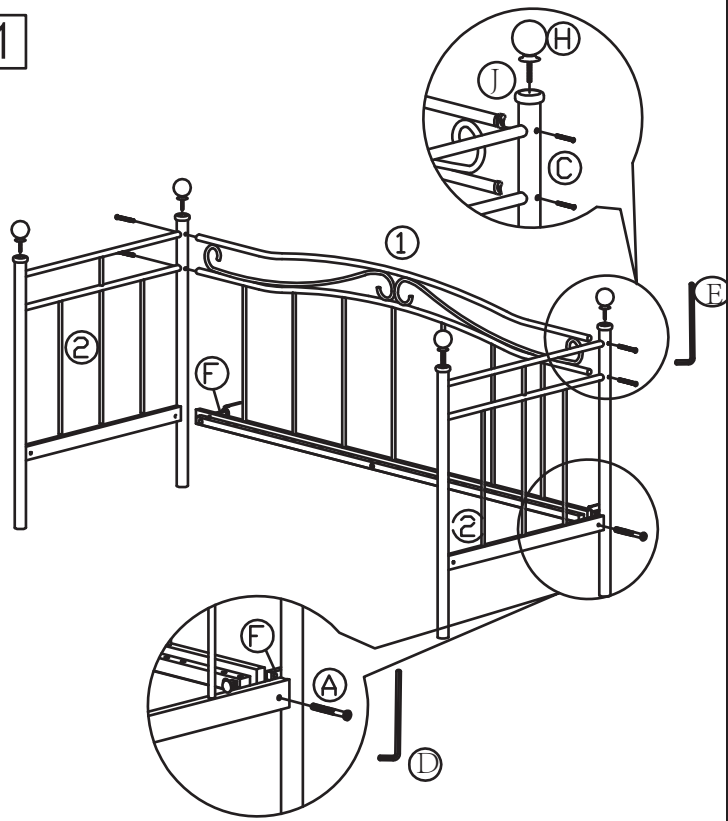

ASSEMBLY INSTRUCTION

METAL DAYBED MBD145

(A) x4  8x70mm	(B) x10  6x15mm	(C) x4  6x60mm	(D) x1  M5	(E) x1  M4	(F) x4  8x34mm
(G) x54 	(H) x4 	(I) x1  6x30mm	(J) x4 		

1

2

3

4

5