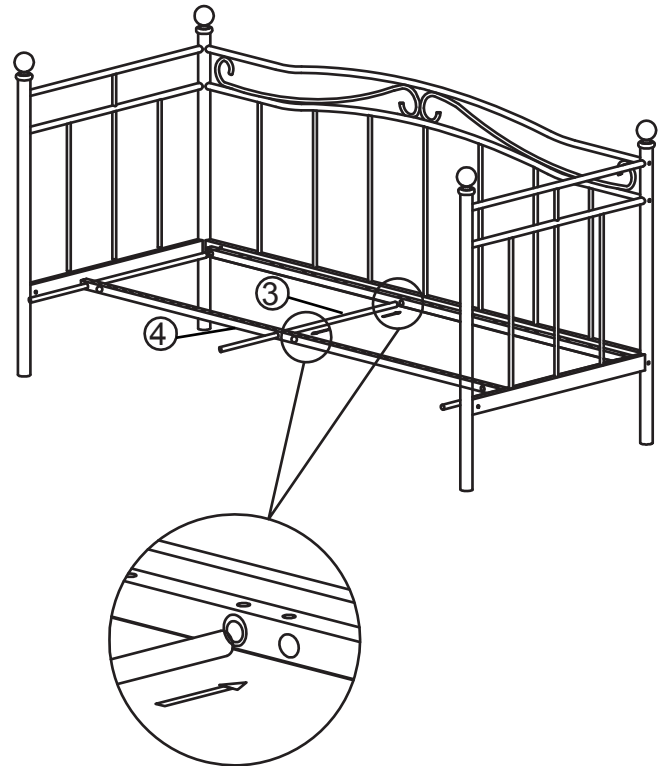

ASSEMBLY INSTRUCTION

METAL DAYBED MBD145

(A) x4  8x70mm	(B) x10  6x15mm	(C) x4  6x60mm	(D) x1  M5	(E) x1  M4	(F) x4  8x34mm
(G) x54 	(H) x4 	(I) x1  6x30mm	(J) x4 		

1

2

3

4

5