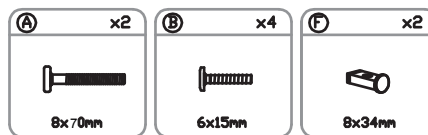

ASSEMBLY INSTRUCTION

METAL DAYBED MBD145

(A) x4  8x70mm	(B) x10  6x15mm	(C) x4  6x60mm	(D) x1  M5	(E) x1  M4	(F) x4  8x34mm
(G) x54 	(H) x4 	(I) x1  6x30mm	(J) x4 		

1

2

3

4

5