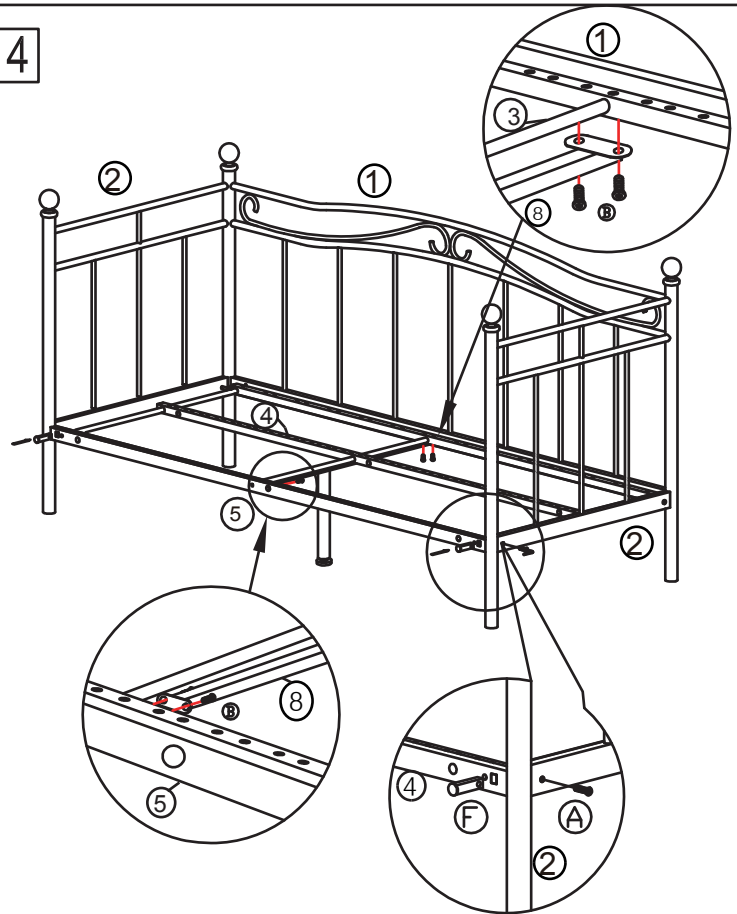

ASSEMBLY INSTRUCTION

METAL DAYBED MBD145

(A) x4  8x70mm	(B) x10  6x15mm	(C) x4  6x60mm	(D) x1  M5	(E) x1  M4	(F) x4  8x34mm
(G) x54 	(H) x4 	(I) x1  6x30mm	(J) x4 		

1

2

3

4

5