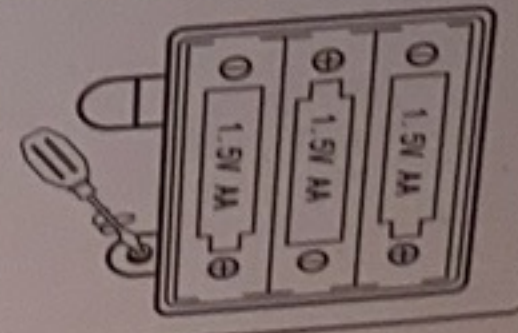

**ADVERTENCIA:**  
**PELIGRO DE ASFIXIA** —  
 Piezas pequeñas y bola pequeña,  
 No recomendado para niños menores de 3 años

CE  
 MADE IN CHINA

**WARNING:**  
**CHOKING HAZARD**-Small parts.  
 Not for children under 3 years.

**PRECAUCION:**  
**PELIGRO DE AHOGARSE.** Contiene  
 piezas pequeñas, no recomendado para niños  
 menores de 3 años.

MADE IN CHINA

NO.2203A

SPECIFICATIONS AND COLORS OF CONTENTS  
 MAY VARY FROM ILLUSTRATIONS

**Battery Installation Method:**  
 The toy used three 1.5V "AA" non-rechargeable  
 batteries (purchased separately);  
 It needs to be assembled under the guidance of  
 an adult. Unscrew the battery cover with a  
 screwdriver, install the battery according to the  
 correct polarity, and then tighten the screws on  
 the battery cover, as shown in the figure.