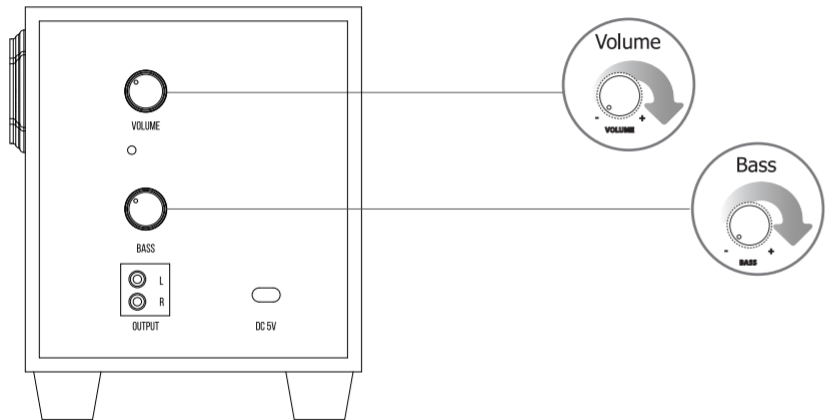

Volume / Bass Control

FAQ

Frequently asked questions
www.trust.com/20442/faq

© 2016 Trust International B.V. - All rights reserved
Laan van Barcelona 600
3317DD, Dordrecht, NL

Trust

2.1 Speaker set
Avora

Quick Installation Guide

Setup

Connecting Audio / Power

Option 1

Option 2

Option 3

Installation - windows 10 / 8 / 7

Windows 8
Start here

Windows 10/7/Vista
Start here