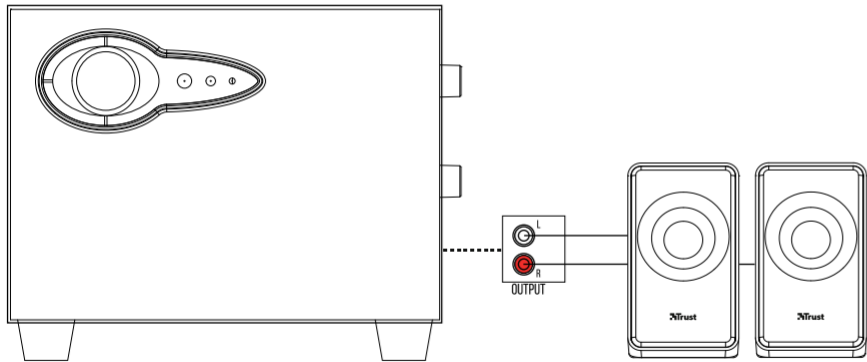

Volume / Bass Control

FAQ

Frequently asked questions
www.trust.com/20442/faq

© 2016 Trust International B.V. - All rights reserved
Laan van Barcelona 600
3317DD, Dordrecht, NL

Trust

2.1 Speaker set
Avora

Quick Installation Guide

Setup

Connecting Audio / Power

Option 1

Option 2

Option 3

Installation - windows 10 / 8 / 7

Windows 8
Start here

Windows 10/7/Vista
Start here