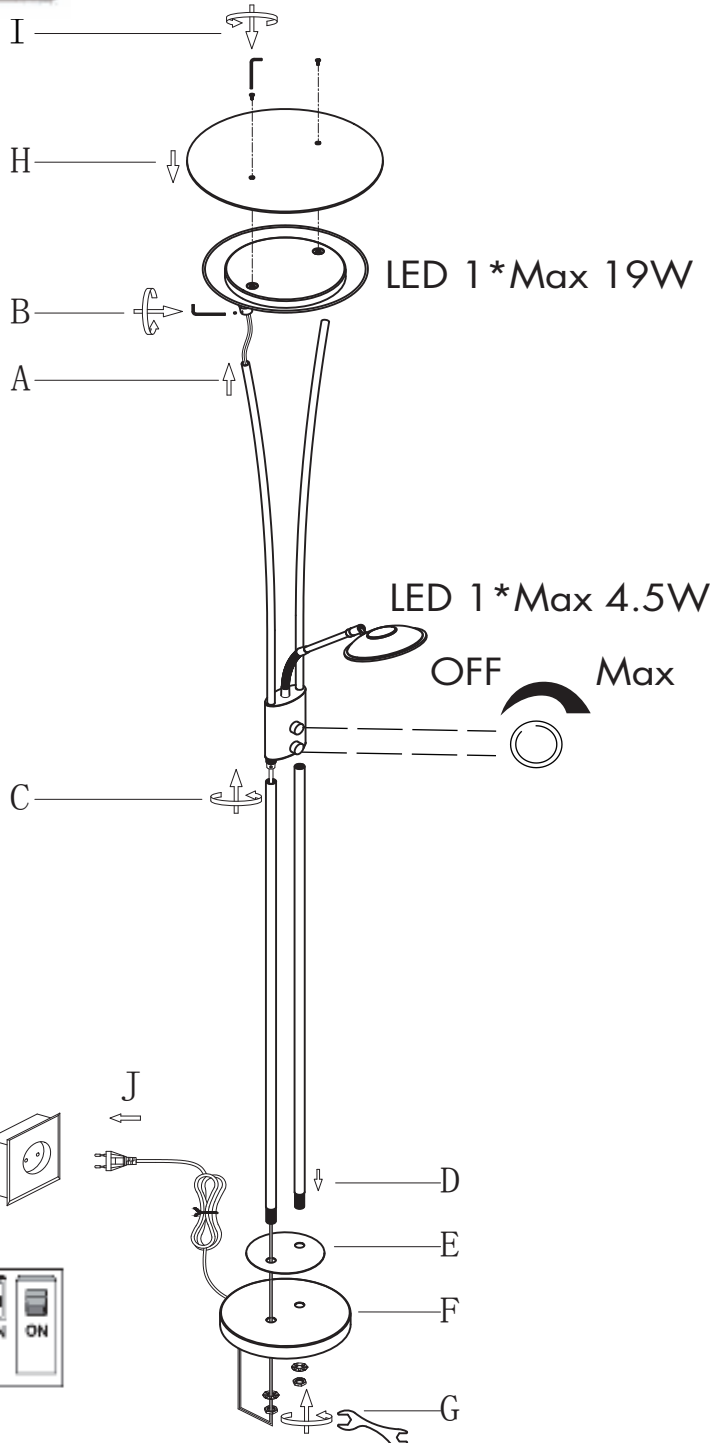

INSTRUCTION MANUAL

Ibiza FL
99260/99261/99262

Floor lamp
incl. LED QL7001074
+ QL7001075
1970 +470lm Module
1379 +238lm Lamp
19W+4.5W LED
220-240V~50Hz
2700K
CRI>80
30000 h
15000 ON/OFF

Overall Sizes: