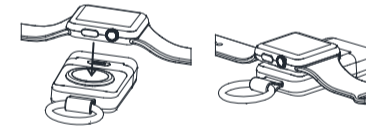

Product specifications

Suitable: Apple Watch	Input: DC 5V/1A
Capacity: 1400mAh	Output: 2.5W

Package Contents

Portable Wireless Charger For Apple Watch X1   Use Manual X1

Warnings

1. Do not put metal foreign matters around the wireless charging area;
2. Please do not disassemble the battery;
3. Do not put the product in a moisture or water environment, and avoid severe fall;
4. Please do not recharge in a high temperature;
5. Do not put the product into fire or water;
6. If it is found that the battery is bulging, leaking of odour, please stop using it immediately;
7. If you do not use the product for a long time, charge the product at least once every five months.

背面