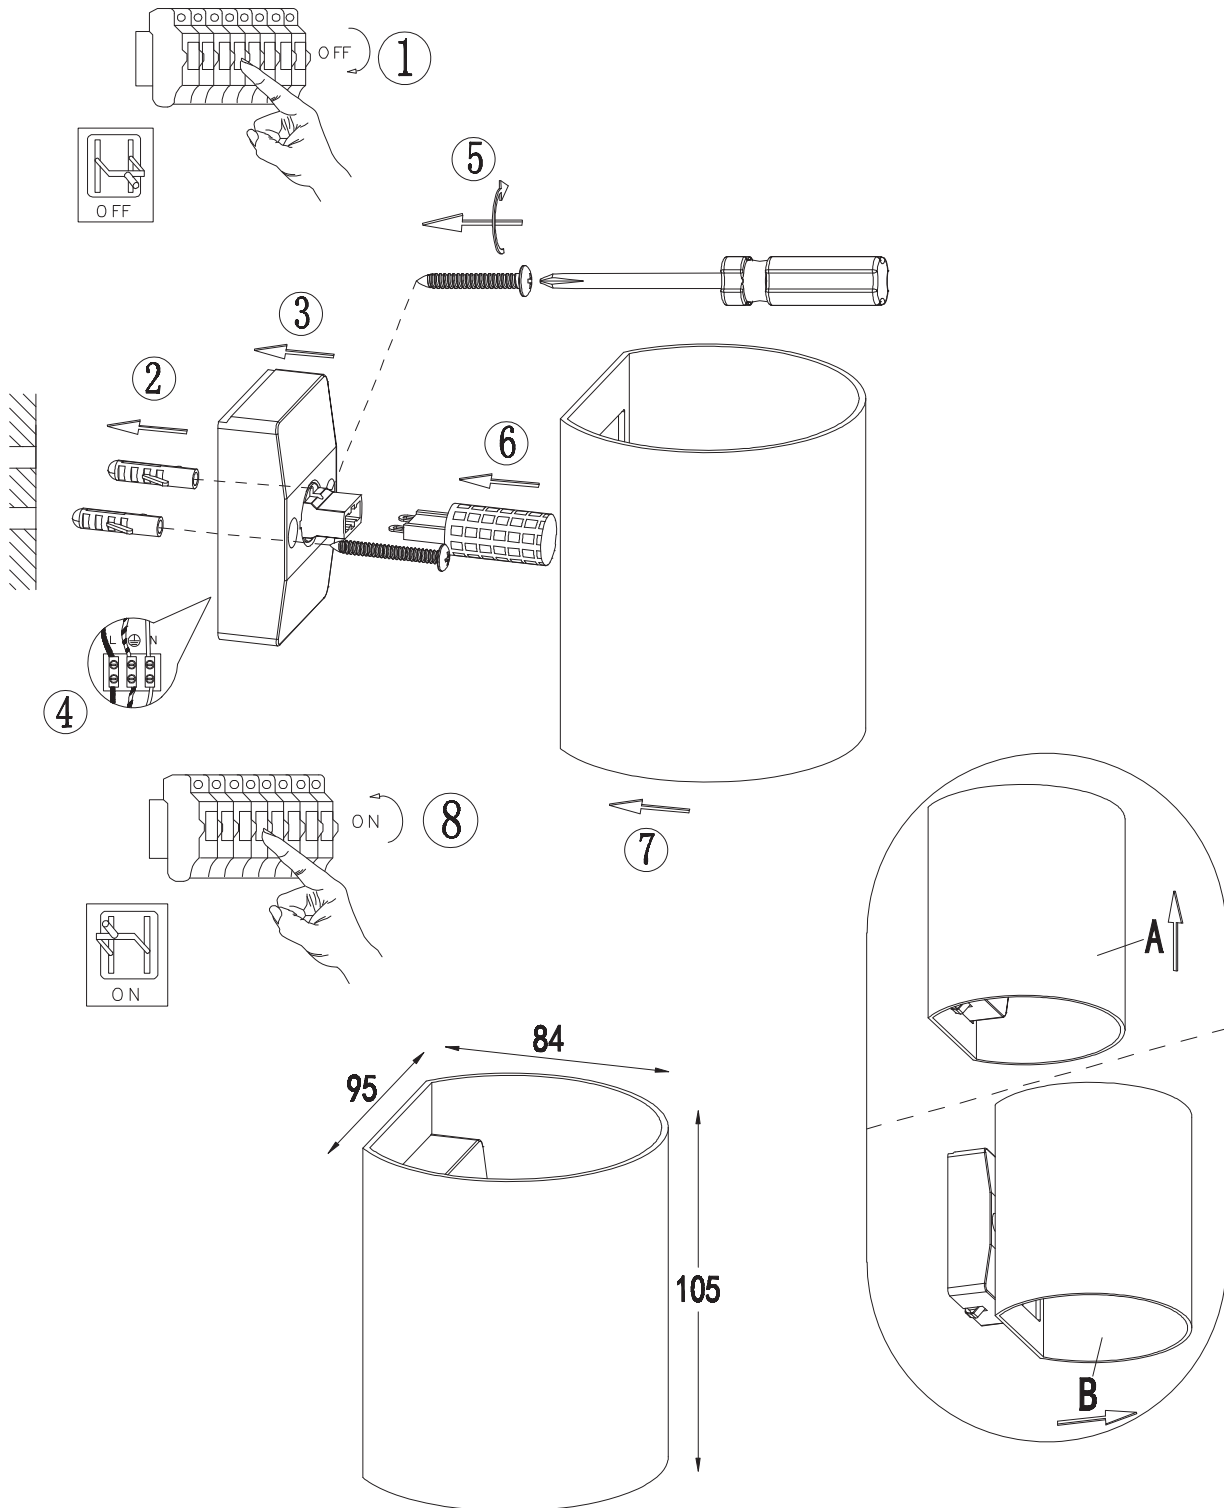

INSTRUCTION MANUAL

Sabbio WL

---Suitability for use "indoors", the related ambient temperature is 25°C