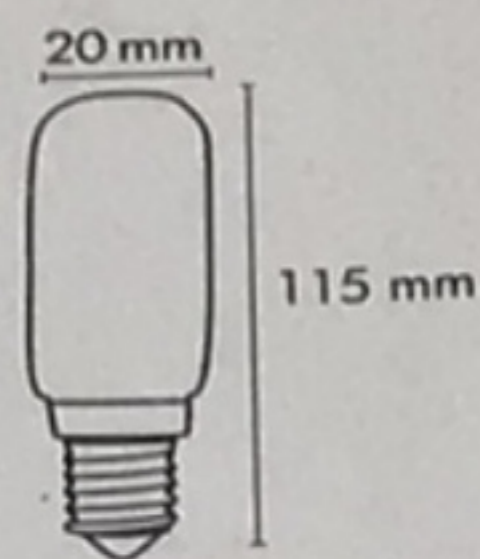

CLEAR SOFT G

Information

V•Hz	220-240 V•50 Hz
mA	11
Watt (W)	2,5
Lumen (lm _{360°})	150
Kelvin (K)	2200
Ra	90
Lifetime (h)	15 000
Base	E14
Dimmer compatible; startrading.com/dimmer	

 **ENERG** 
STAR TRADING AB
338-35

LED
LONG LIFE
LESS ENERGY

Dimmer
compatible

3
kWh/1000h

230 V, 50 Hz

STAR[®]
TRADING

Art. No. 338-35

Star Street 1, 51250 SVENJUNGA, Sweden
www.startrading.com

BK-338-35-C Made in China