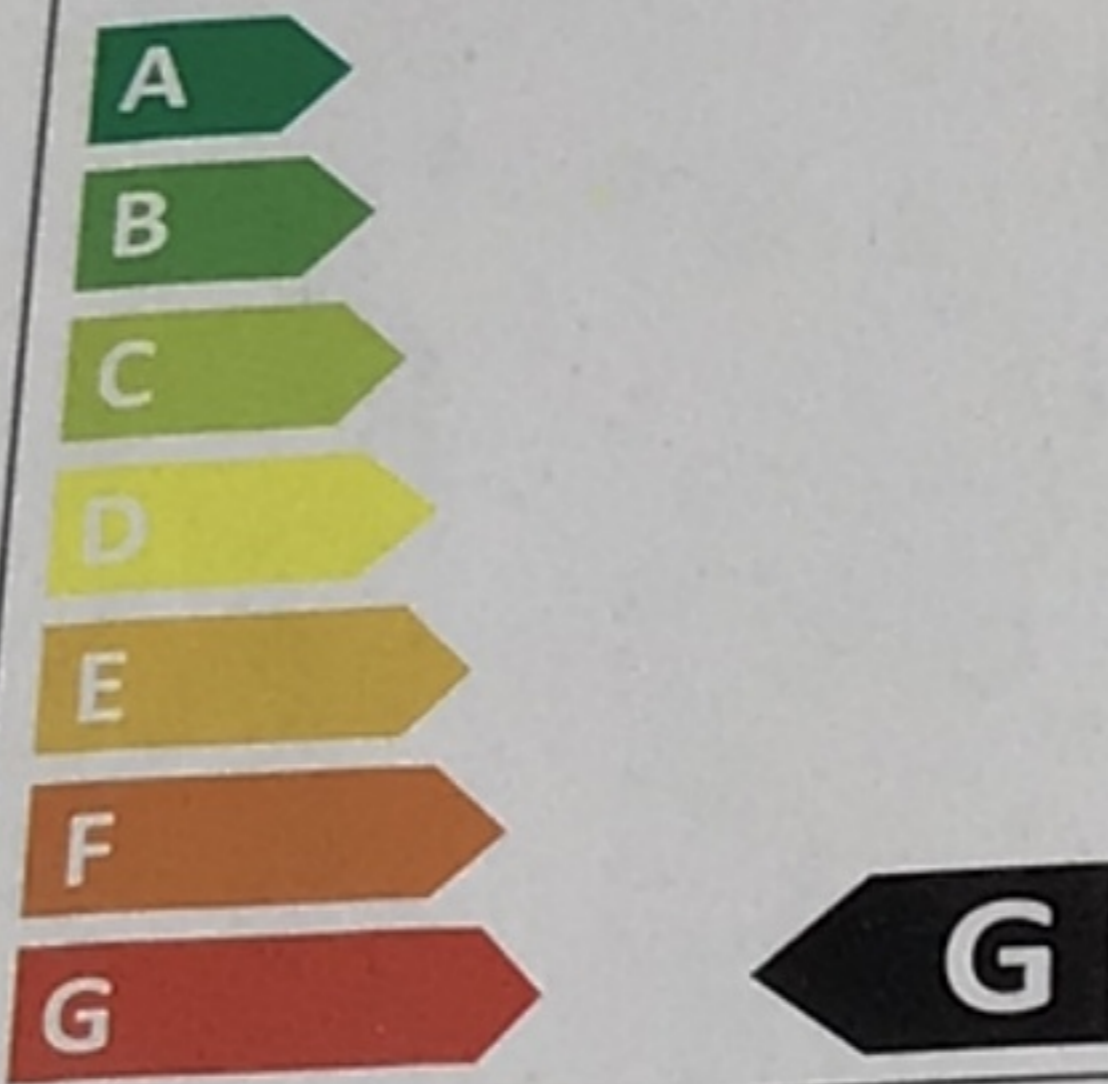

CLEAR SOFT G

Information

V•Hz	220-240 V•50 Hz
mA	11
Watt (W)	2,5
Lumen (lm _{360°})	150
Kelvin (K)	2200
Ra	90
Lifetime (h)	15 000
Base	E14
Dimmer compatible; startrading.com/dimmer	

 **ENERG** 
STAR TRADING AB
338-35

LED
LONG LIFE
LESS ENERGY

Dimmer
compatible

3
kWh/1000h

230 V, 50 Hz

STAR[®]
TRADING

Art. No. 338-35

Star Street 1, 51250 SVENJUNGA, Sweden
www.startrading.com

BK-338-35-C Made in China